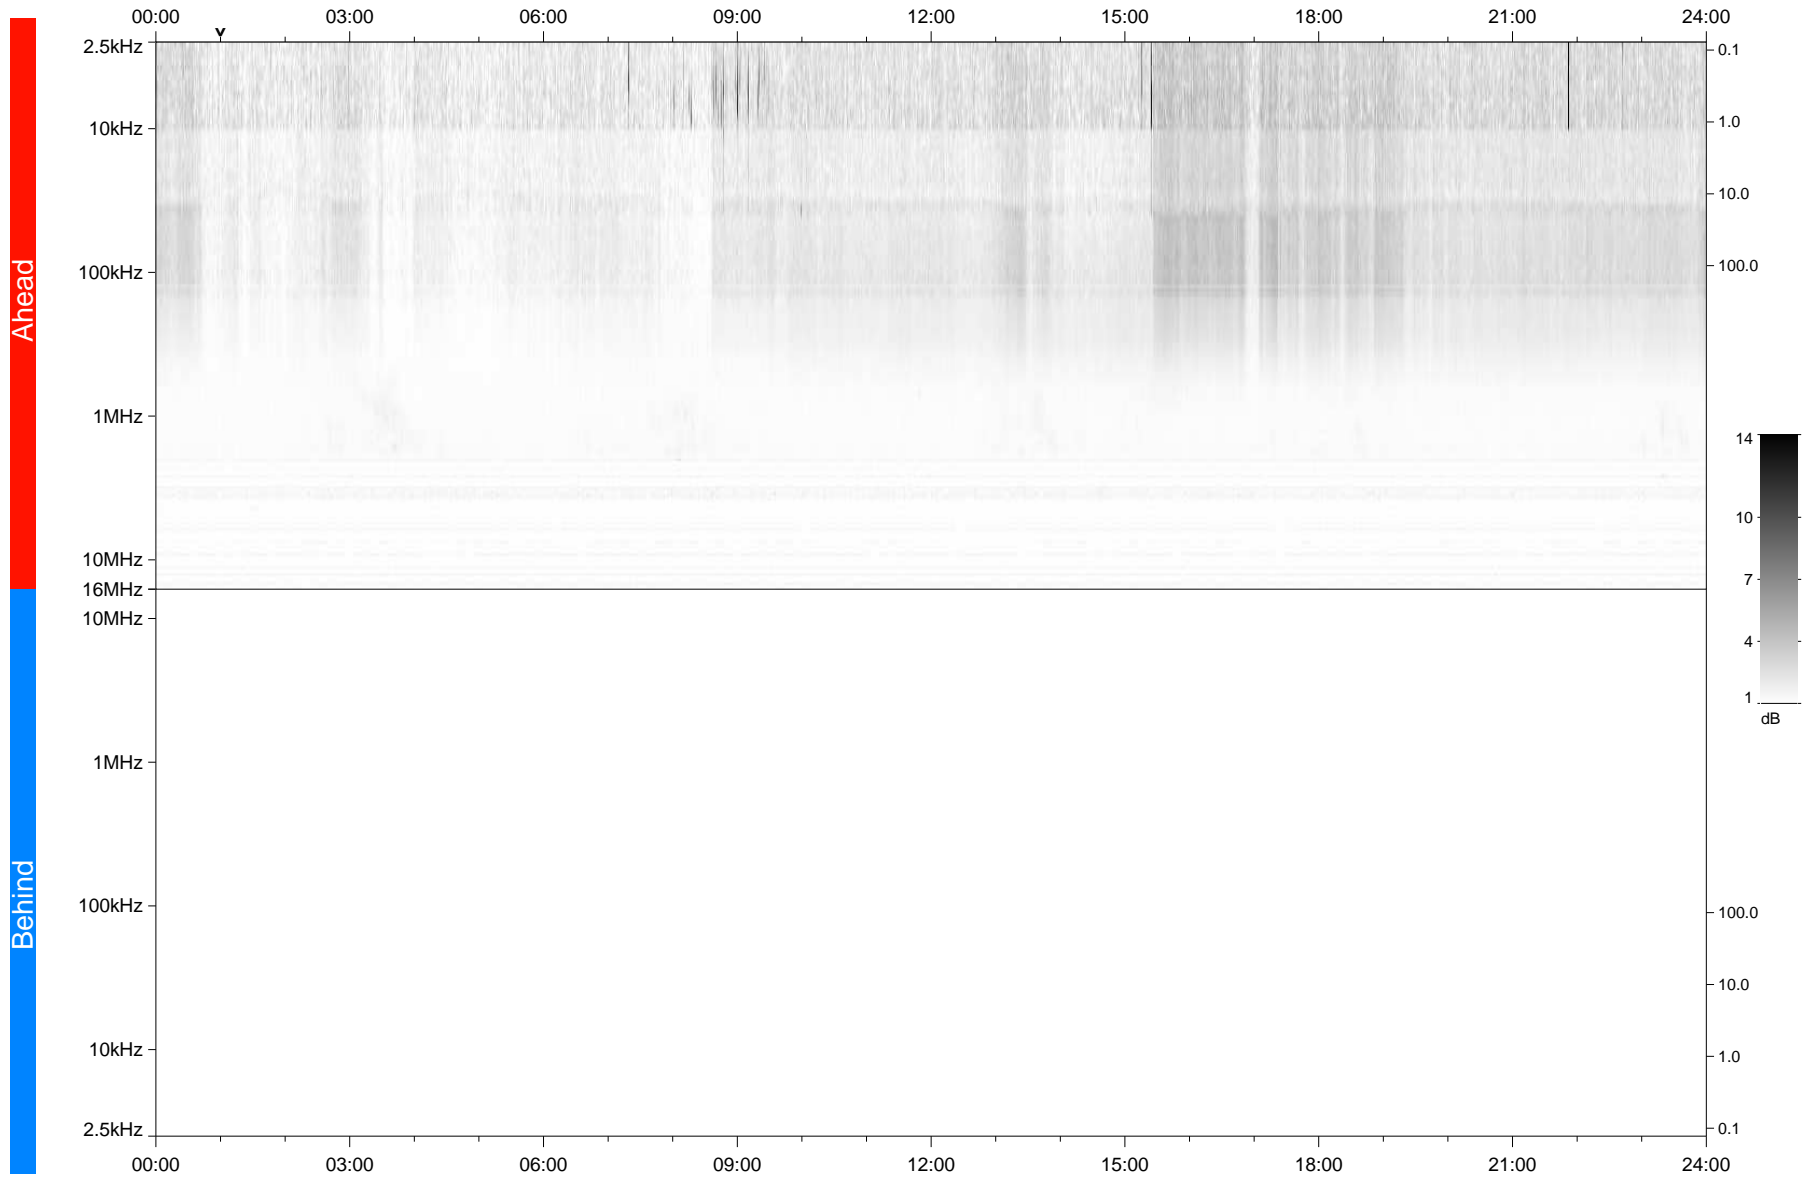

# STEREO/WAVES Daily Summary - 11-Feb-2021 (DOY 042)

Ahead source file: swaves\_ahead\_2021\_042\_1\_05.fin  
Ahead PSE Angle: -56.1°

Behind PSE Angle: 55.3°  
Behind source file: No STEREO-B data

Time (UTC)

file: stereo\_swaves\_daily-summary\_gray\_20210211\_v03  
made by: space.umn.edu on macOS with TDL 8.8.2 on 2022-08-24 14:22:07, with TLib V945 / dynspec V311