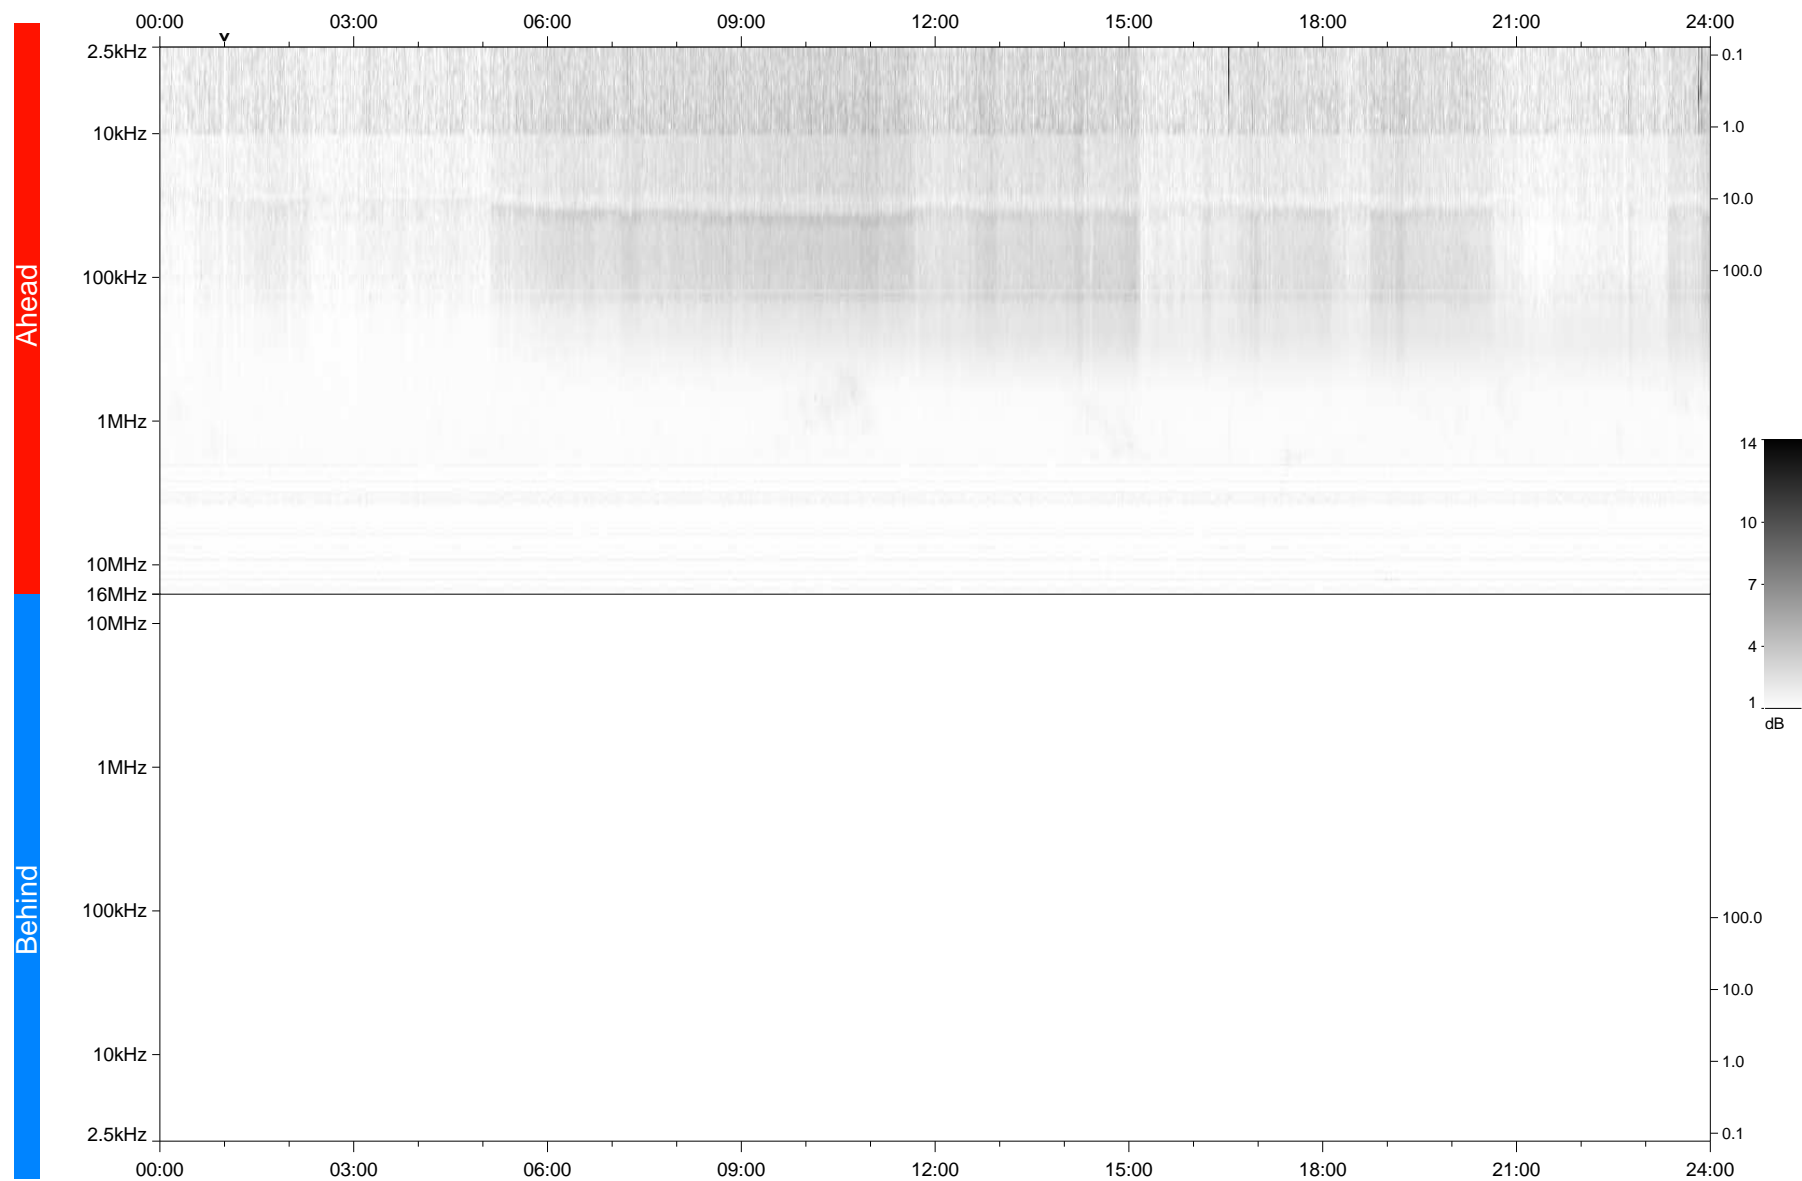

# STEREO/WAVES Daily Summary - 07-Feb-2021 (DOY 038)

Ahead source file: swaves Ahead\_2021\_038\_1\_05.fin  
Ahead PSE Angle: -56.1°

Behind PSE Angle: 55.6°  
Behind source file: No STEREO-B data

Time (UTC)

file: stereo\_swaves\_daily-summary\_gray\_20210207\_v04  
made by: space.umn.edu on macOS with IDL 8.8.2 on 2022-10-02 12:56:03, with TLib V945 / dynspec V311