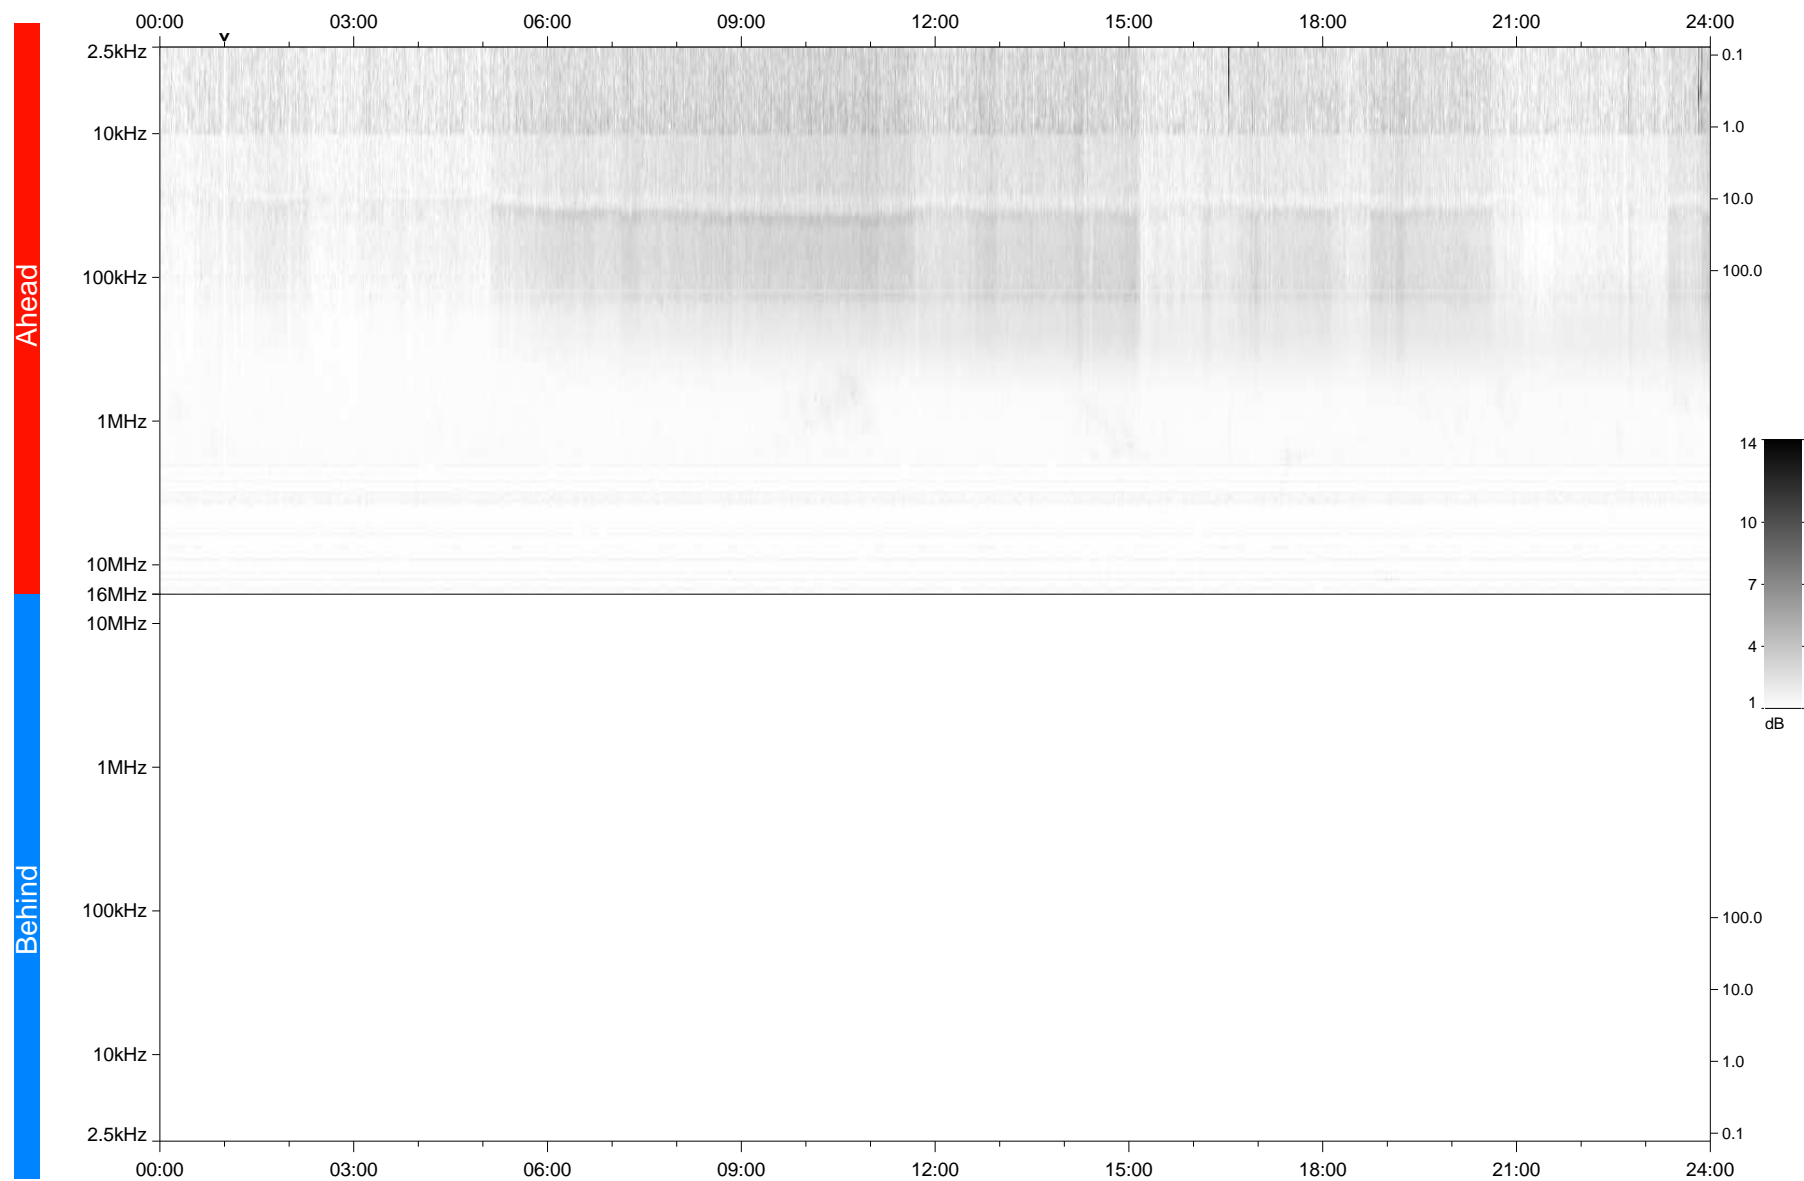

# STEREO/WAVES Daily Summary - 07-Feb-2021 (DOY 038)

Ahead source file: swaves\_ahead\_2021\_038\_1\_05.fin  
Ahead PSE Angle: -56.1°

Behind PSE Angle: 55.6°  
Behind source file: No STEREO-B data

Time (UTC)

file: stereo\_swaves\_daily-summary\_gray\_20210207\_v03  
made by: space.umn.edu on macOS with IDL 8.8.2 on 2022-08-24 14:16:39, with TMLib V945 / dynspec V311