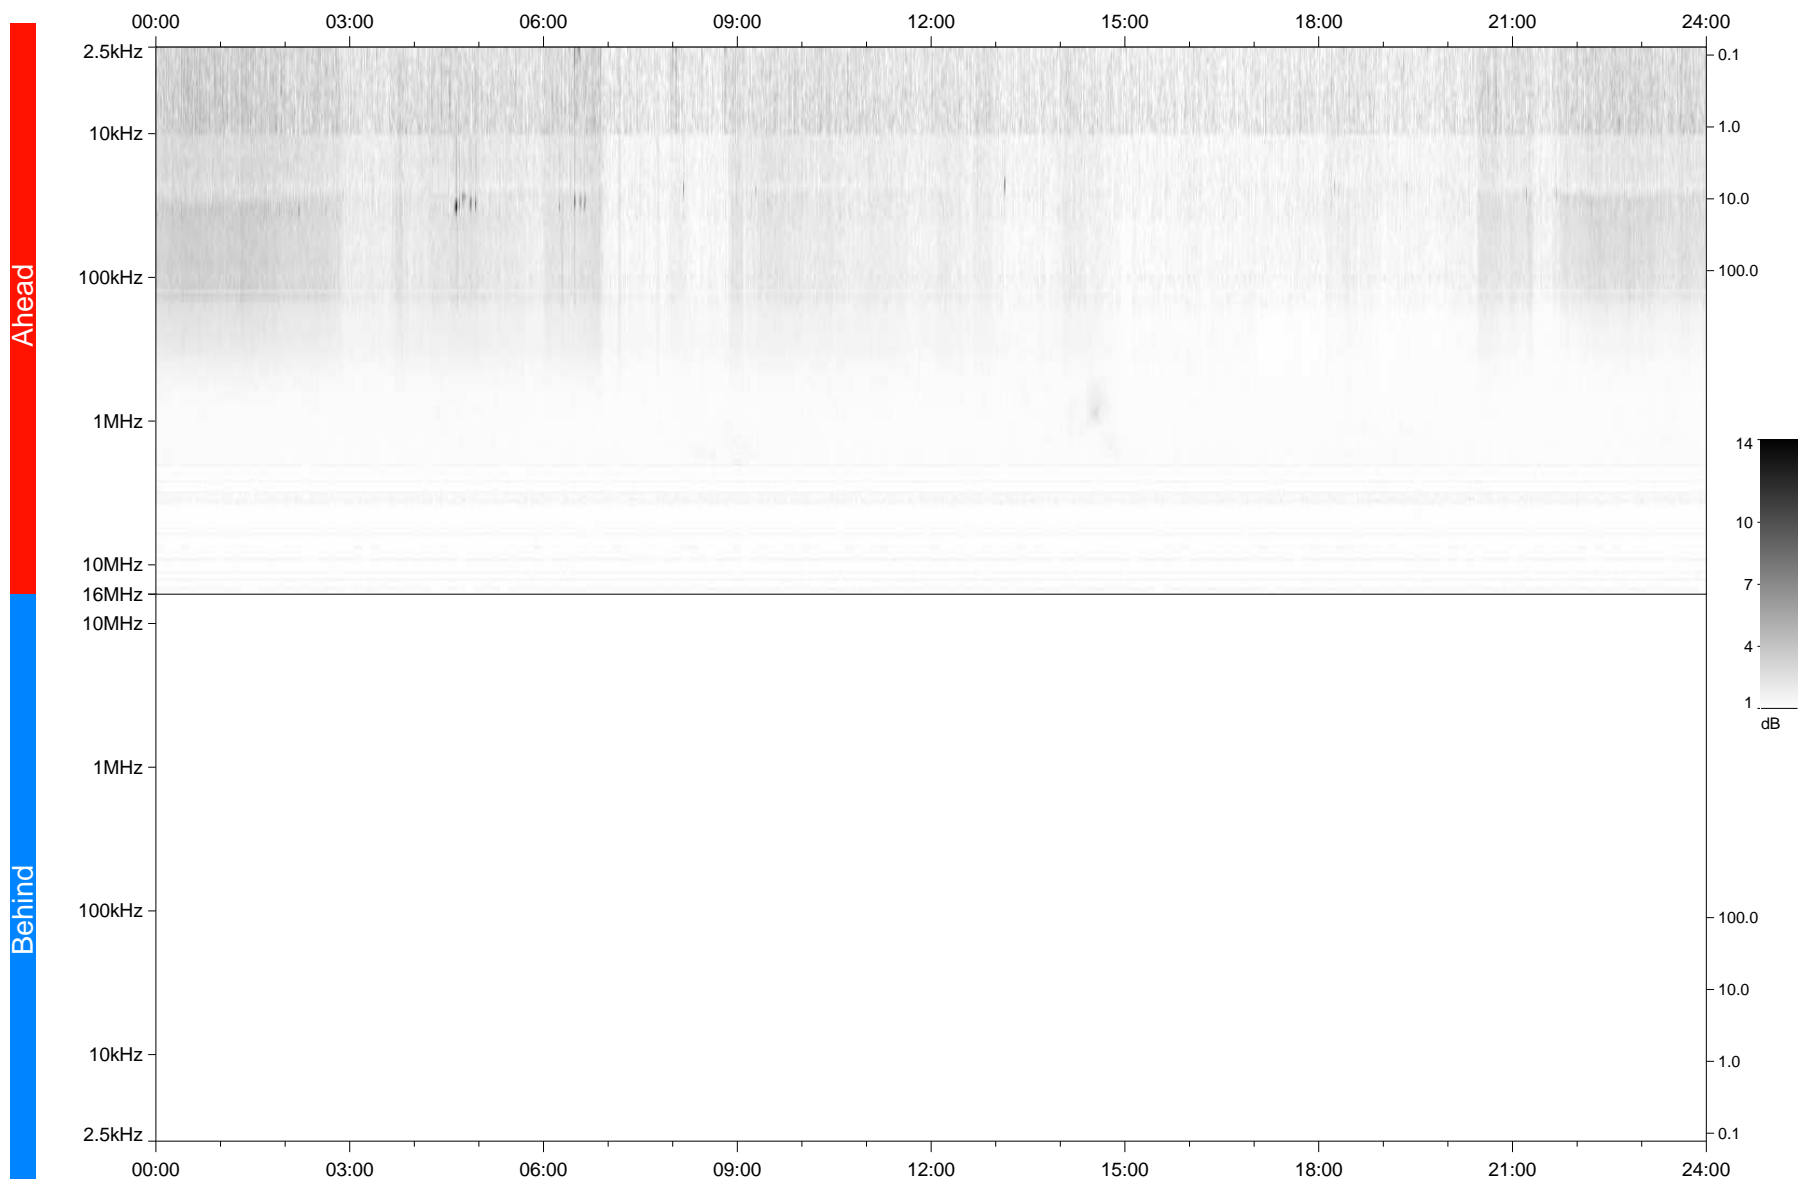

# STEREO/WAVES Daily Summary - 06-Feb-2021 (DOY 037)

Ahead source file: swaves\_ahead\_2021\_037\_1\_05.fin  
Ahead PSE Angle: -56.1°

Behind PSE Angle: 55.6°  
Behind source file: No STEREO-B data

Time (UTC)

file: stereo\_swaves\_daily-summary\_gray\_20210206\_v04  
made by: space.umn.edu on macOS with IDL 8.8.2 on 2022-10-02 12:54:33, with TMLib V945 / dynspec V311