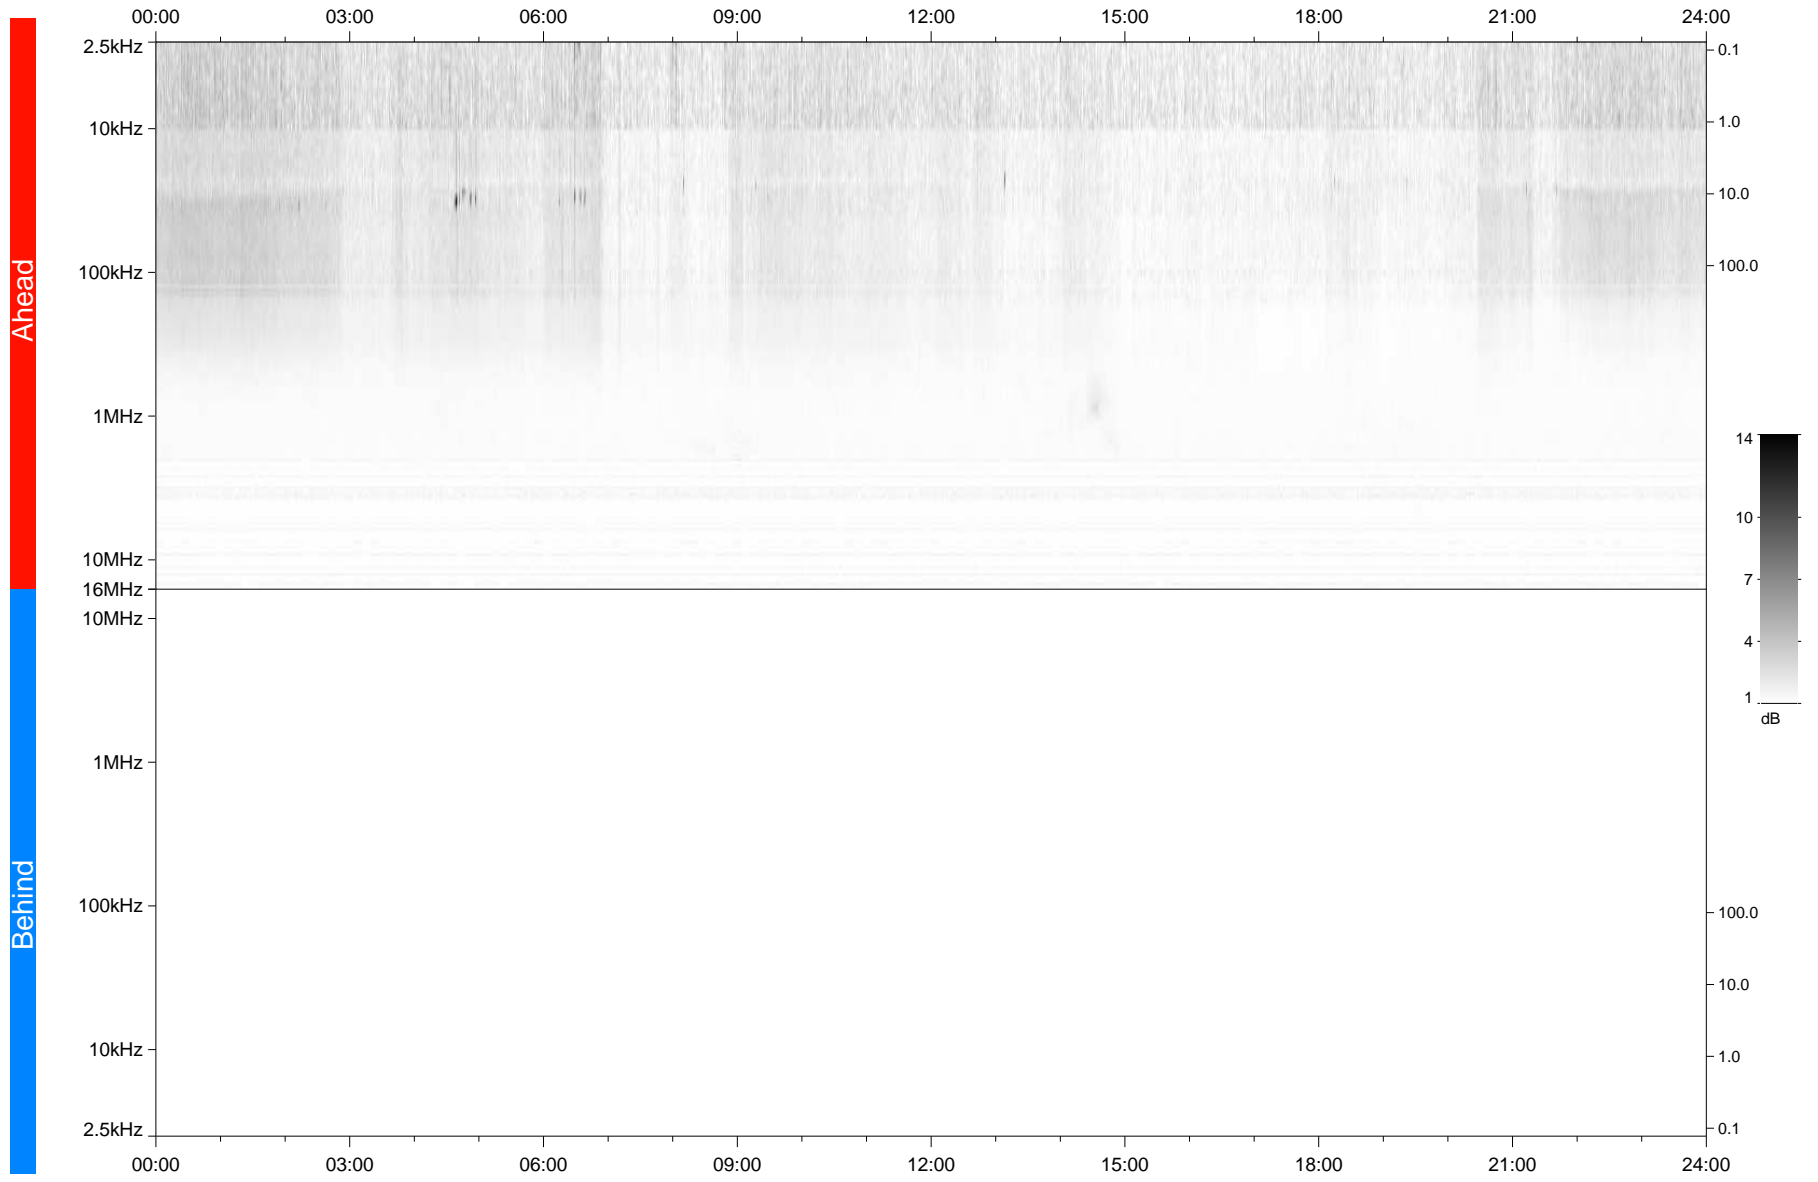

# STEREO/WAVES Daily Summary - 06-Feb-2021 (DOY 037)

Ahead source file: swaves\_ahead\_2021\_037\_1\_05.fin  
Ahead PSE Angle: -56.1°

Behind PSE Angle: 55.6°  
Behind source file: No STEREO-B data

Time (UTC)

file: stereo\_swaves\_daily-summary\_gray\_20210206\_v03  
made by: space.umn.edu on macOS with TDL 8.8.2 on 2022-08-24 14:15:16, with TLib V945 / dynspec V311