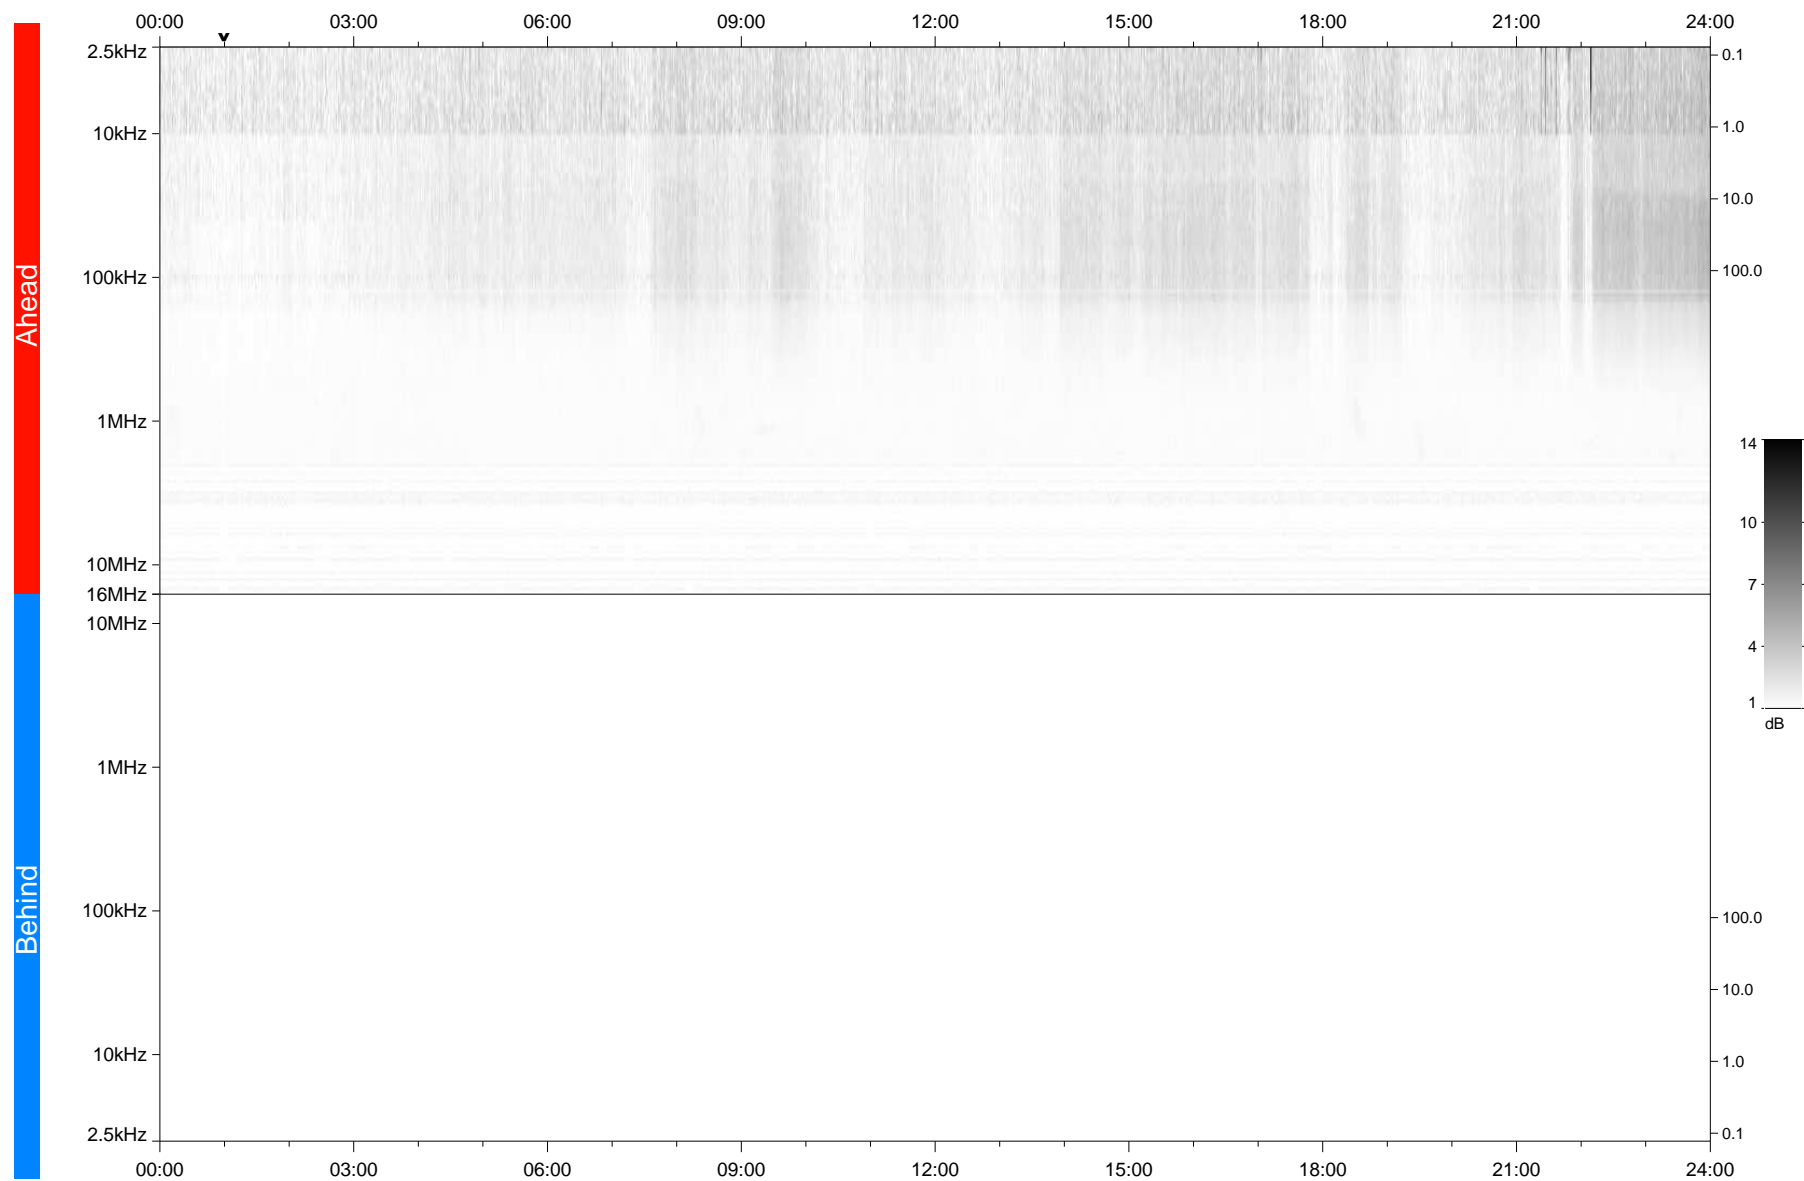

STEREO/WAVES Daily Summary - 05-Feb-2021 (DOY 036)

Ahead source file: swaves_ahead_2021_036_1_05.fin
Ahead PSE Angle: -56.2°

Behind PSE Angle: 55.7°
Behind source file: No STEREO-B data

Time (UTC)

file: stereo_swaves_daily-summary_gray_20210205_v04
made by: space.umn.edu on macOS with IDL 8.8.2 on 2022-10-02 12:53:02, with TMLib V945 / dynspec V311