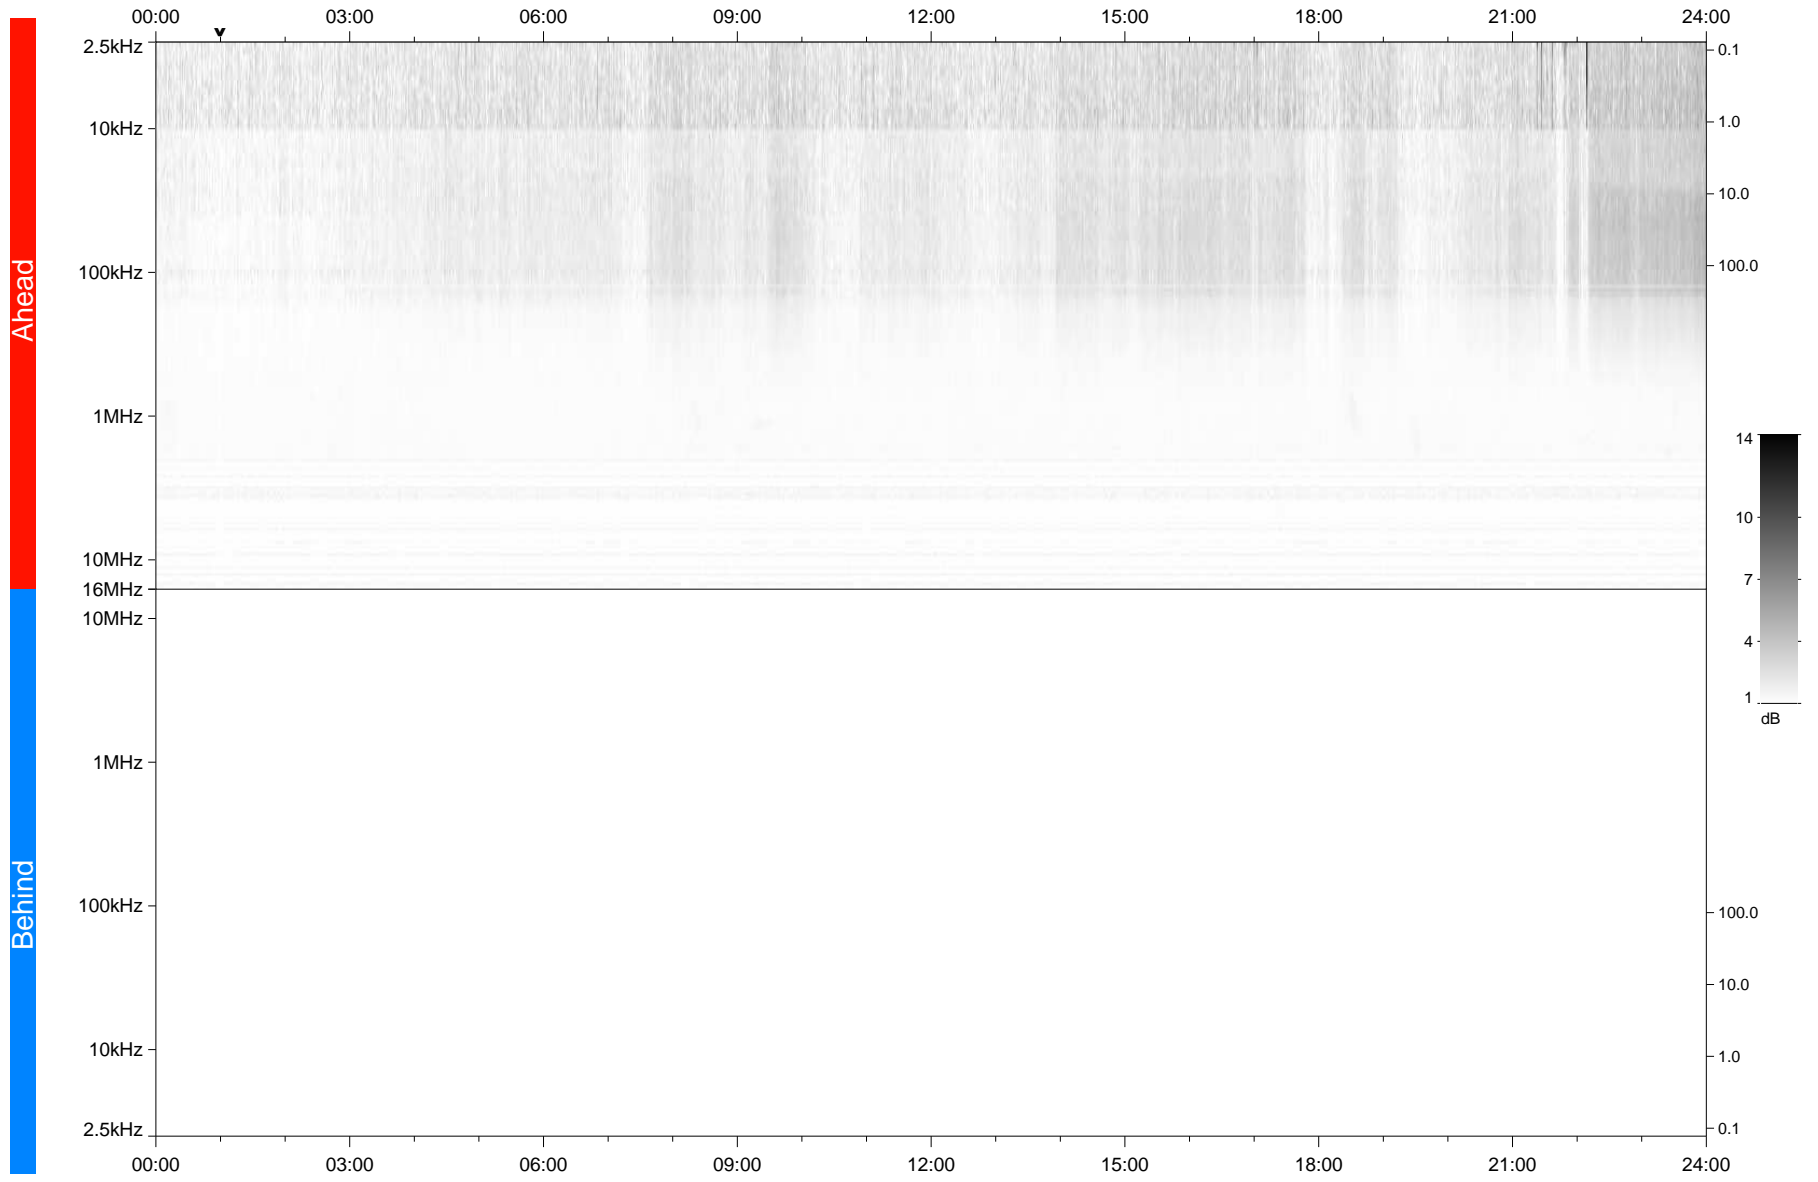

STEREO/WAVES Daily Summary - 05-Feb-2021 (DOY 036)

Ahead source file: swaves_ahead_2021_036_1_05.fin
Ahead PSE Angle: -56.2°

Behind PSE Angle: 55.7°
Behind source file: No STEREO-B data

Time (UTC)

file: stereo_swaves_daily-summary_gray_20210205_v03
made by: space.umn.edu on macOS with IDL 8.8.2 on 2022-08-24 14:13:54, with TMLib V945 / dynspec V311