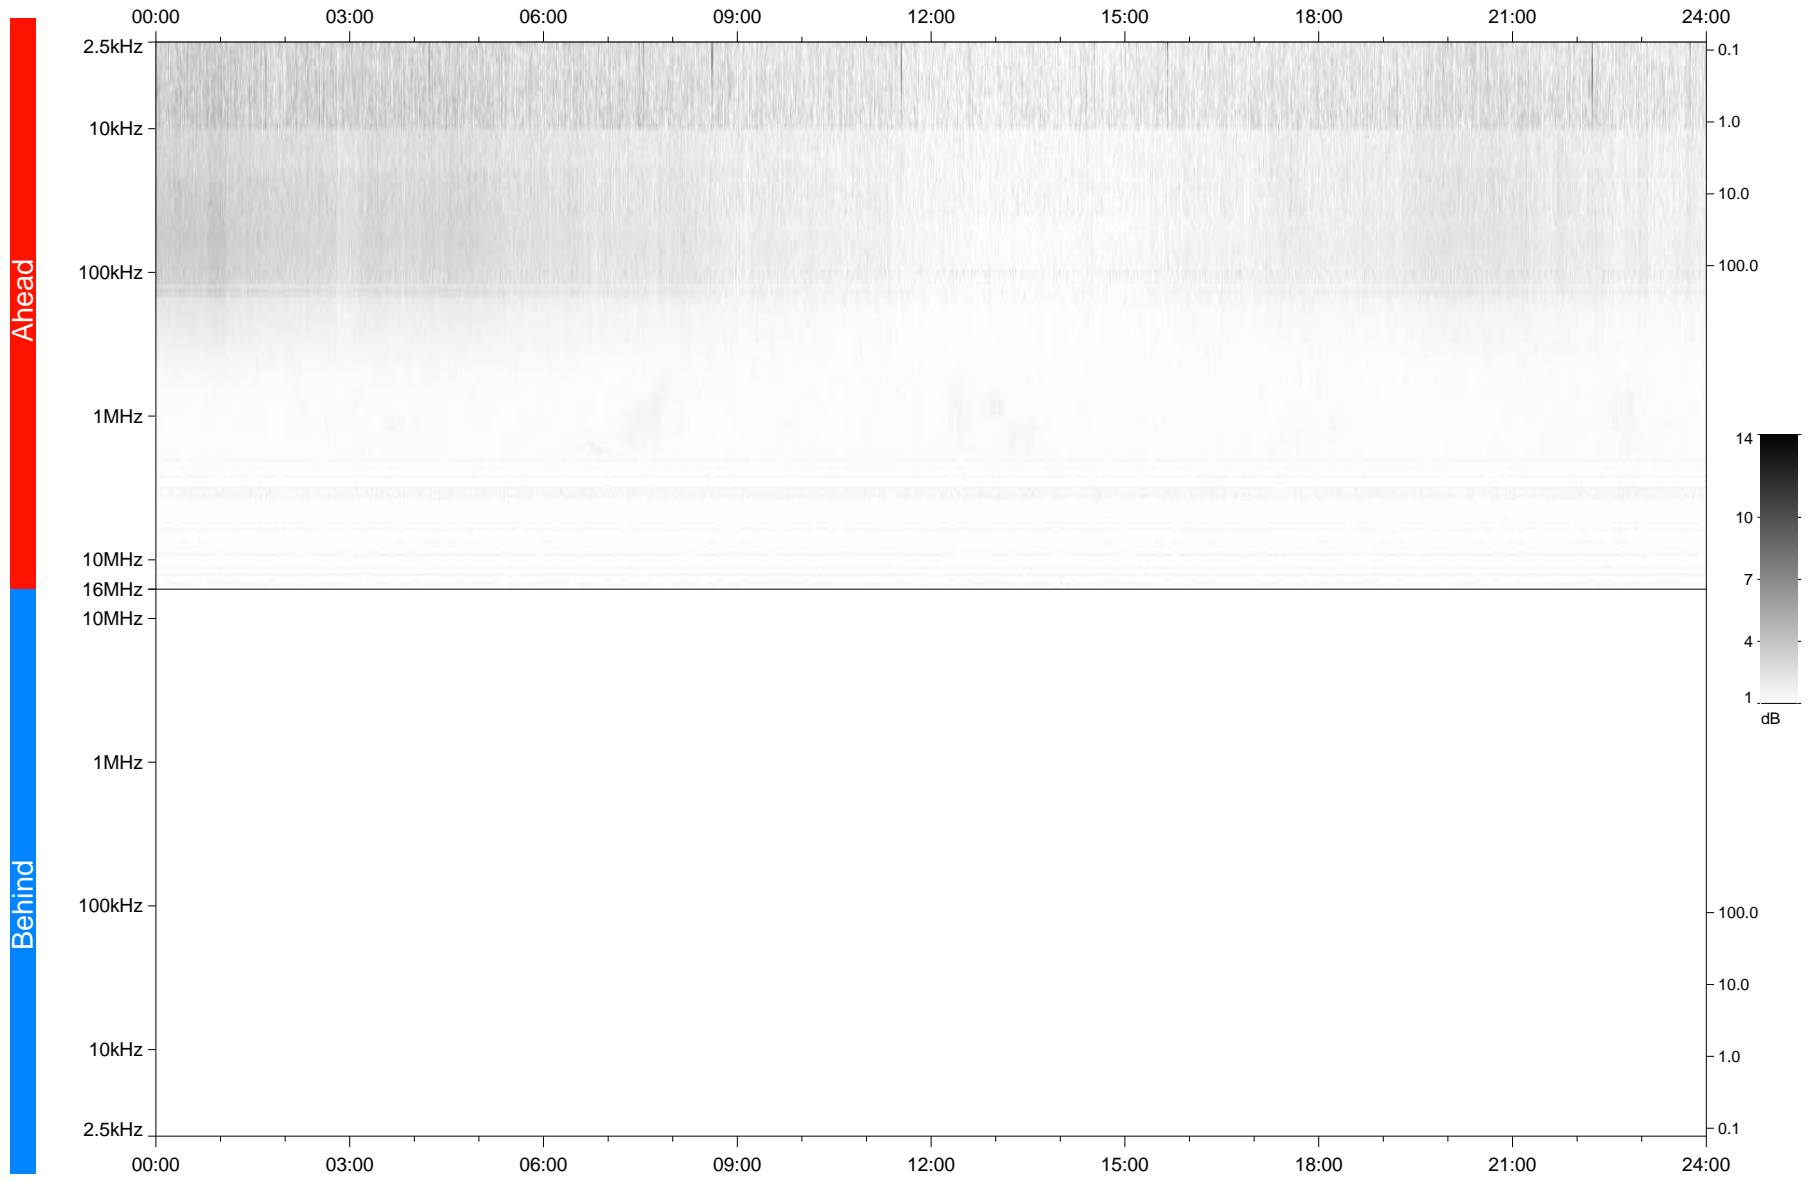

STEREO/WAVES Daily Summary - 04-Feb-2021 (DOY 035)

Ahead source file: swaves_ahead_2021_035_1_05.fin
Ahead PSE Angle: -56.2°

Behind PSE Angle: 55.7°
Behind source file: No STEREO-B data

Time (UTC)

file: stereo_swaves_daily-summary_gray_20210204_v04
made by: space.umn.edu on macOS with IDL 8.8.2 on 2022-10-02 12:51:33, with TMLib V945 / dynspec V311