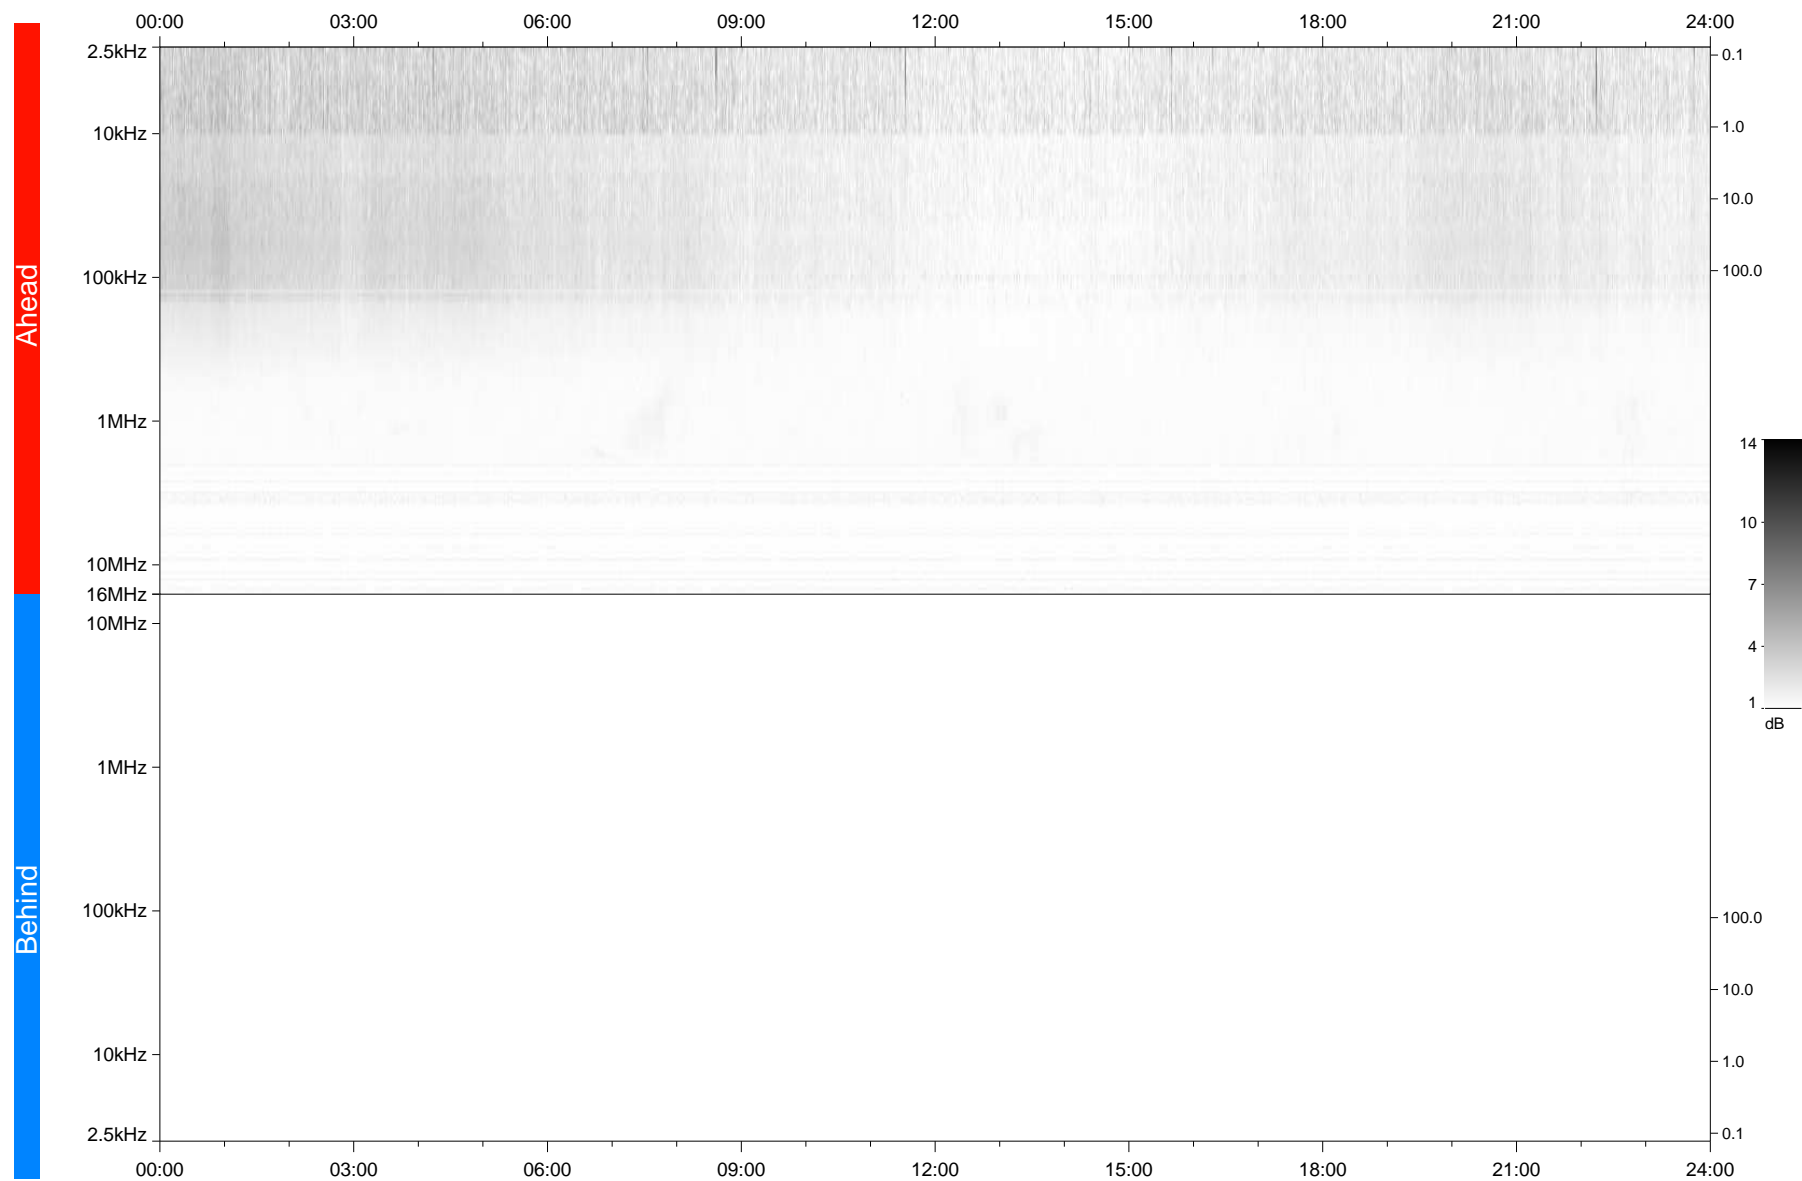

STEREO/WAVES Daily Summary - 04-Feb-2021 (DOY 035)

Ahead source file: swaves_ahead_2021_035_1_05.fin
Ahead PSE Angle: -56.2°

Behind PSE Angle: 55.7°
Behind source file: No STEREO-B data

Time (UTC)

file: stereo_swaves_daily-summary_gray_20210204_v03
made by: space.umn.edu on macOS with TDL 8.8.2 on 2022-08-24 14:12:33, with TLib V945 / dynspec V311