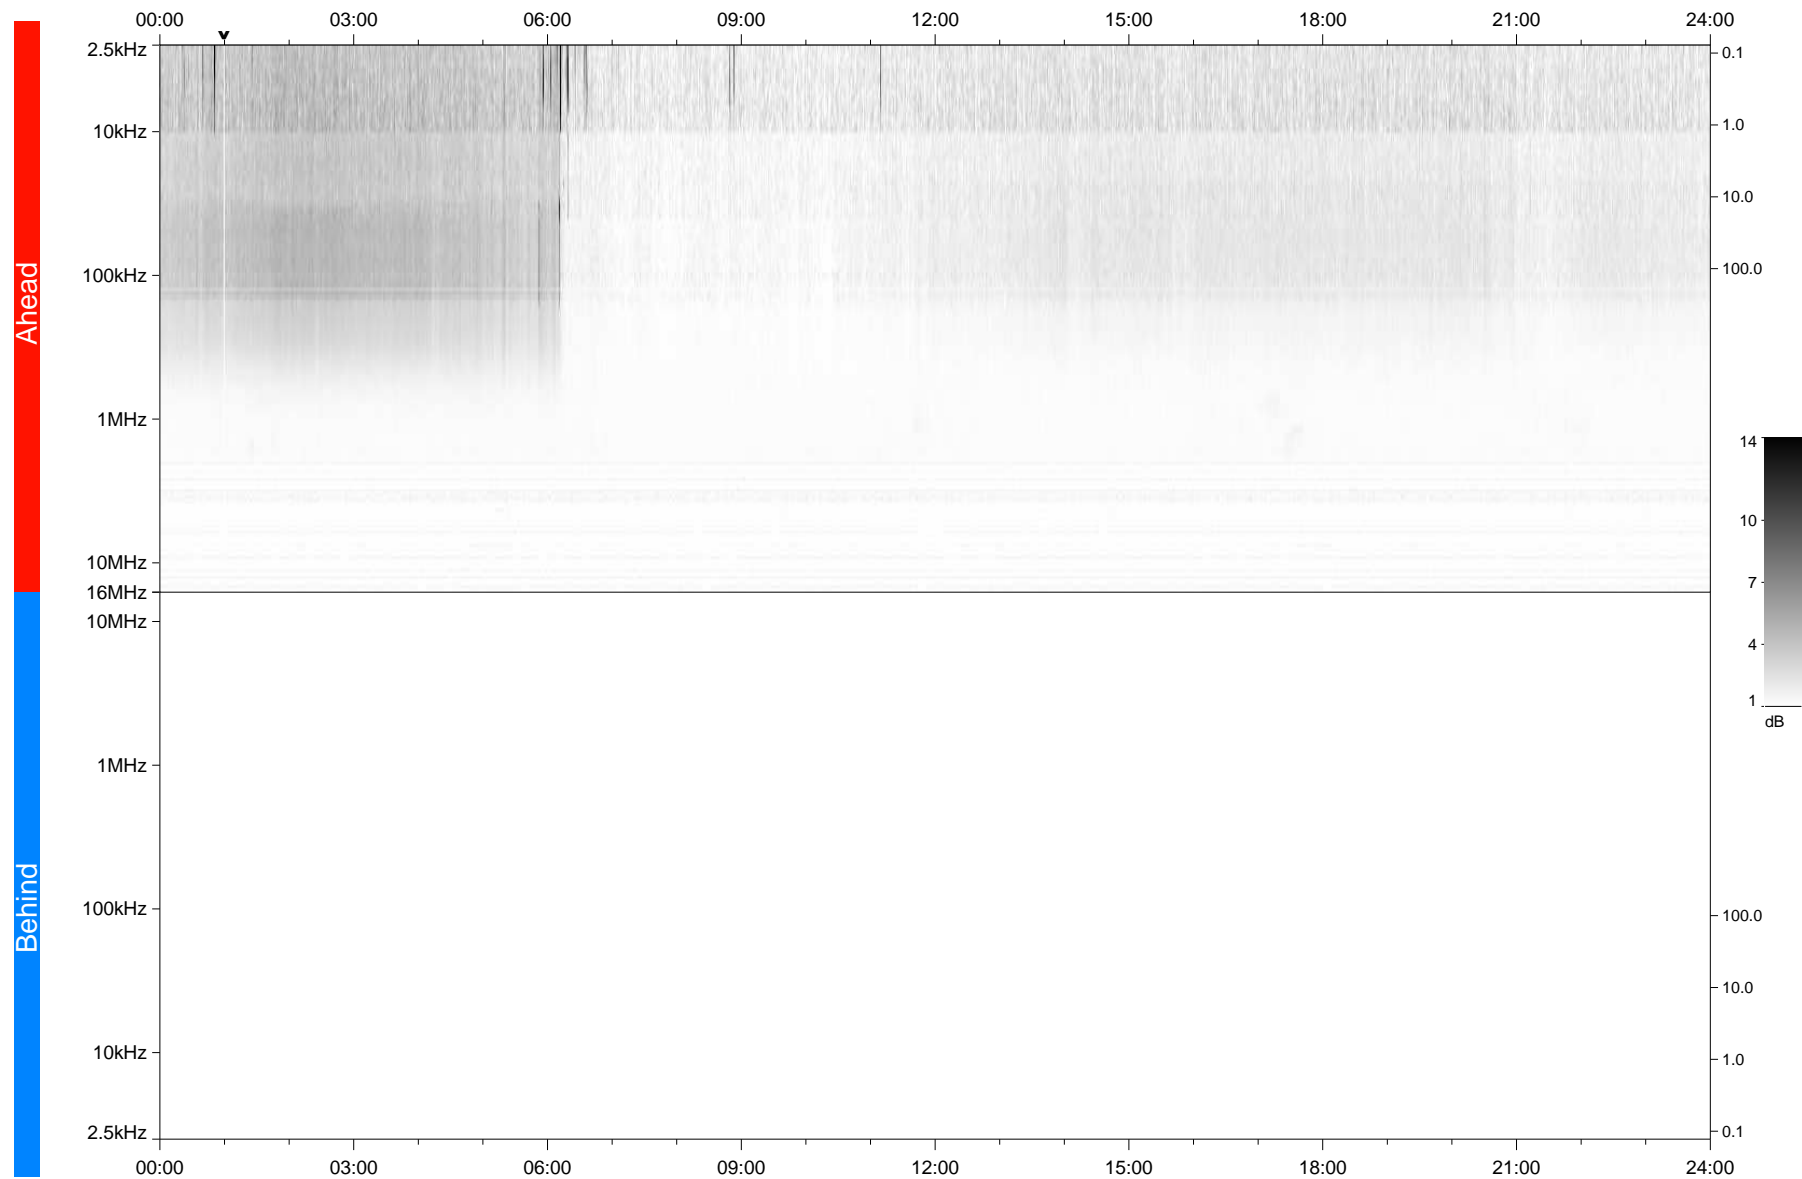

STEREO/WAVES Daily Summary - 03-Feb-2021 (DOY 034)

Ahead source file: swaves_ahead_2021_034_1_05.fin
Ahead PSE Angle: -56.3°

Behind PSE Angle: 55.8°
Behind source file: No STEREO-B data

Time (UTC)

file: stereo_swaves_daily-summary_gray_20210203_v04
made by: space.umn.edu on macOS with IDL 8.8.2 on 2022-10-02 12:50:04, with TMLib V945 / dynspec V311