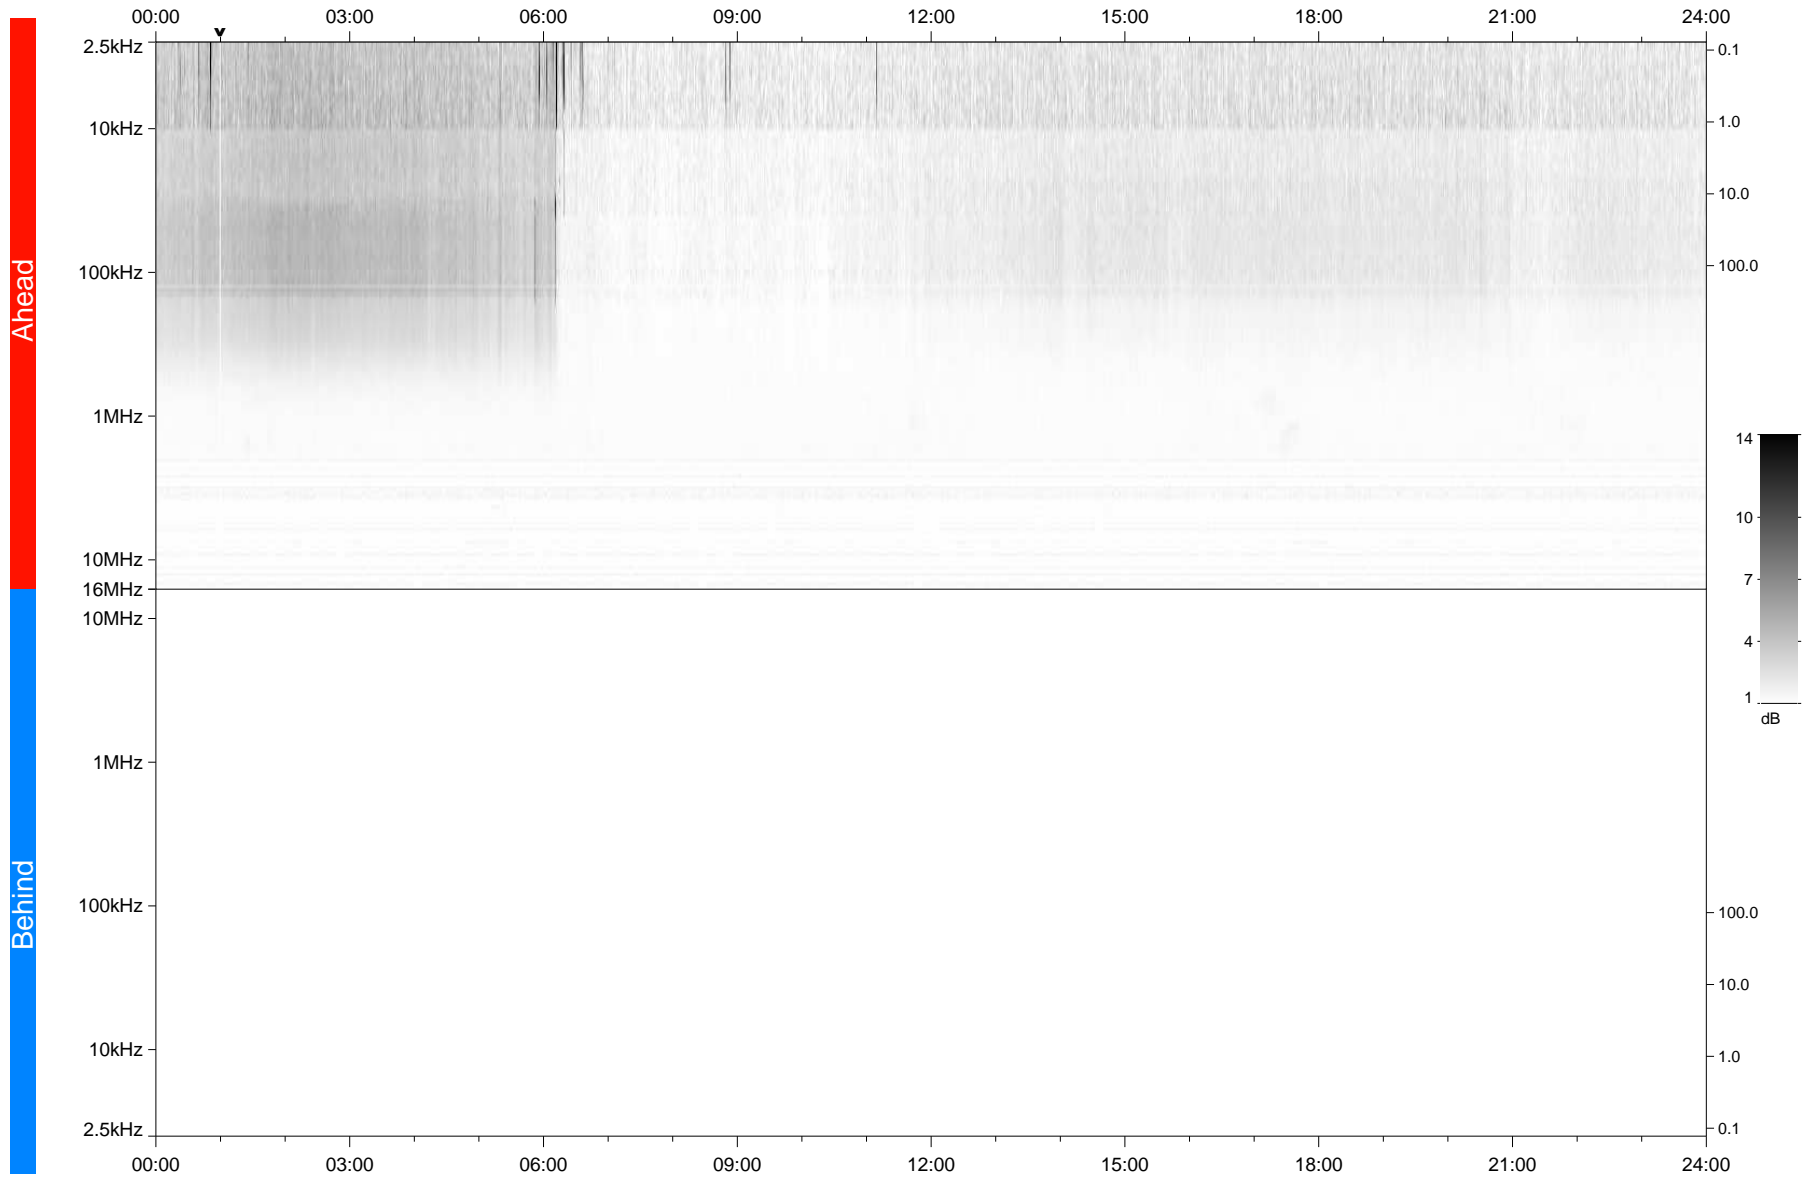

# STEREO/WAVES Daily Summary - 03-Feb-2021 (DOY 034)

Ahead source file: swaves\_ahead\_2021\_034\_1\_05.fin  
Ahead PSE Angle: -56.3°

Behind PSE Angle: 55.8°  
Behind source file: No STEREO-B data

Time (UTC)

file: stereo\_swaves\_daily-summary\_gray\_20210203\_v03  
made by: space.umn.edu on macOS with TDL 8.8.2 on 2022-08-24 14:11:11, with TLib V945 / dynspec V311