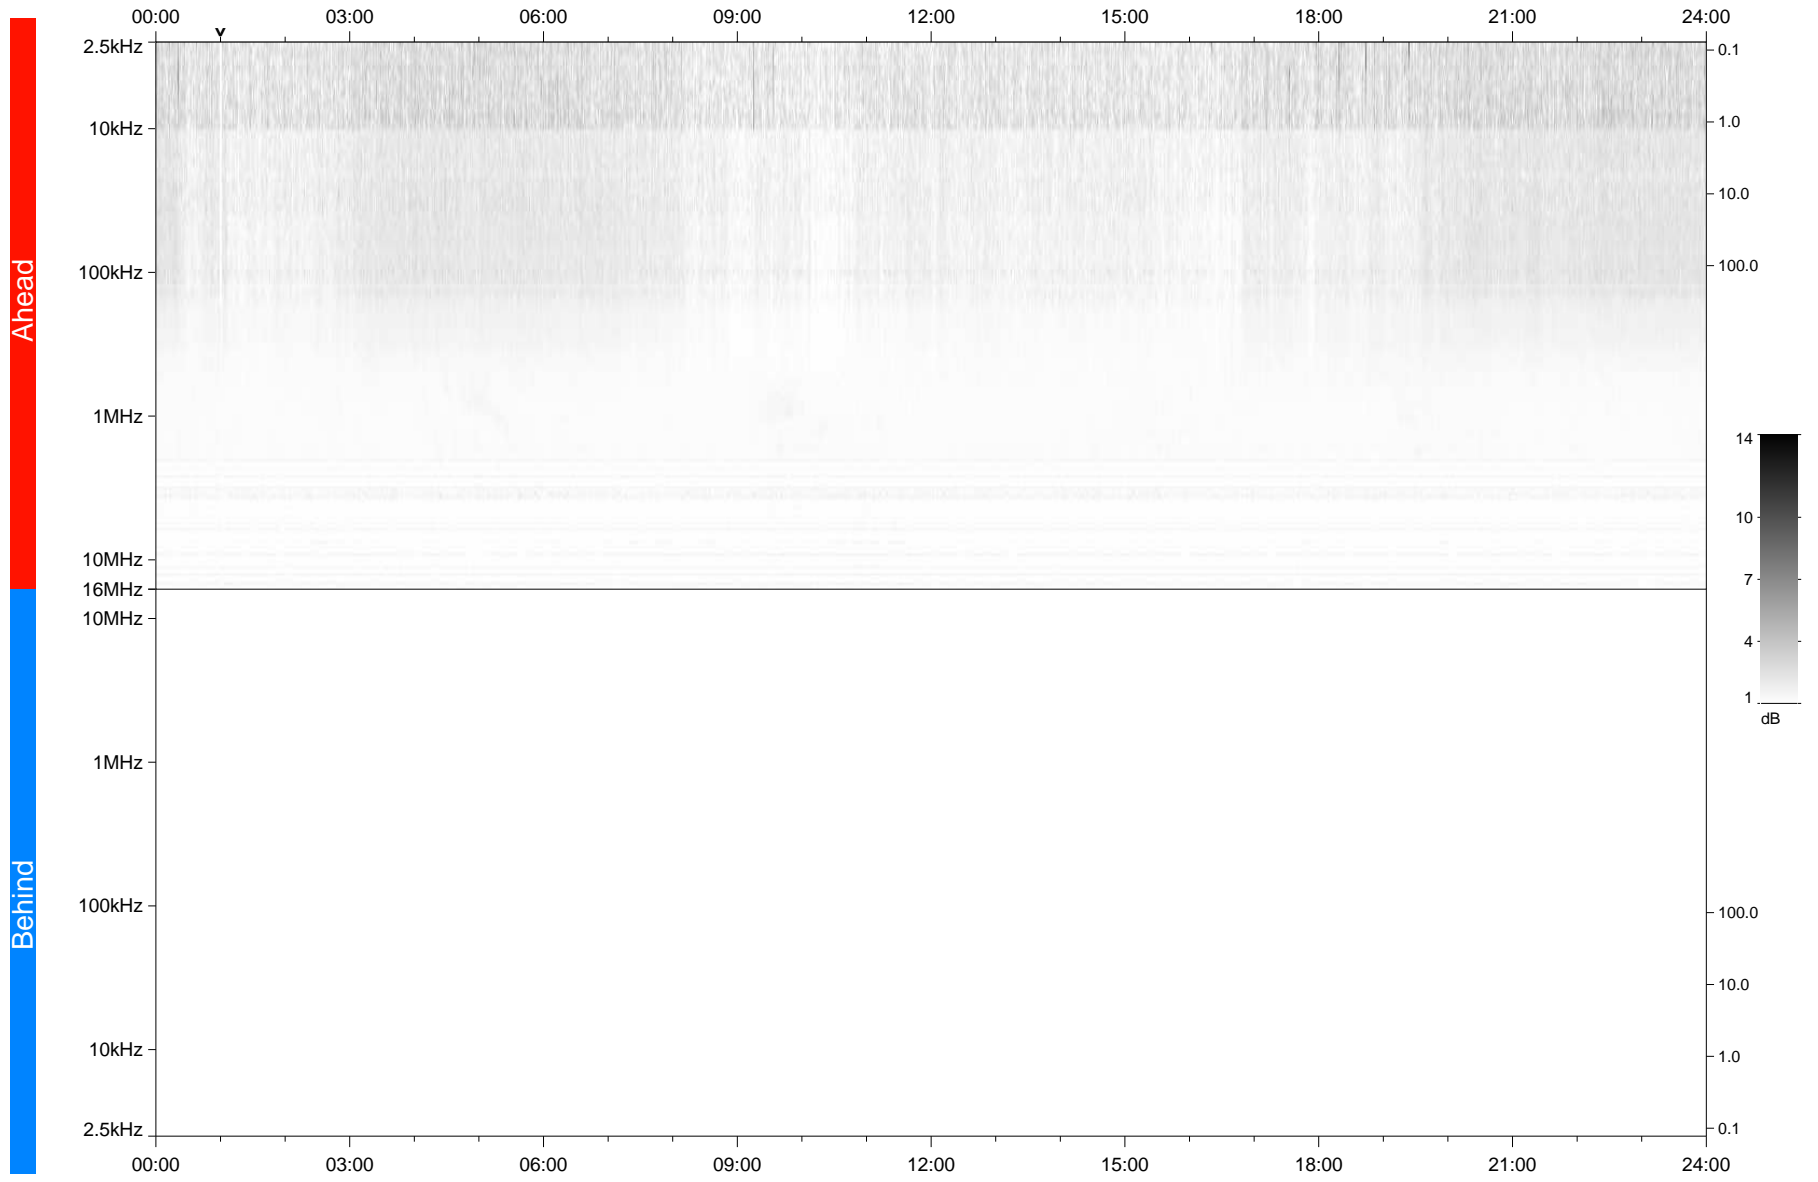

STEREO/WAVES Daily Summary - 01-Feb-2021 (DOY 032)

Ahead source file: swaves_ahead_2021_032_1_05.fin
Ahead PSE Angle: -56.3°

Behind PSE Angle: 55.8°
Behind source file: No STEREO-B data

Time (UTC)

file: stereo_swaves_daily-summary_gray_20210201_v04
made by: space.umn.edu on macOS with IDL 8.8.2 on 2022-10-02 12:47:04, with TLib V945 / dynspec V311