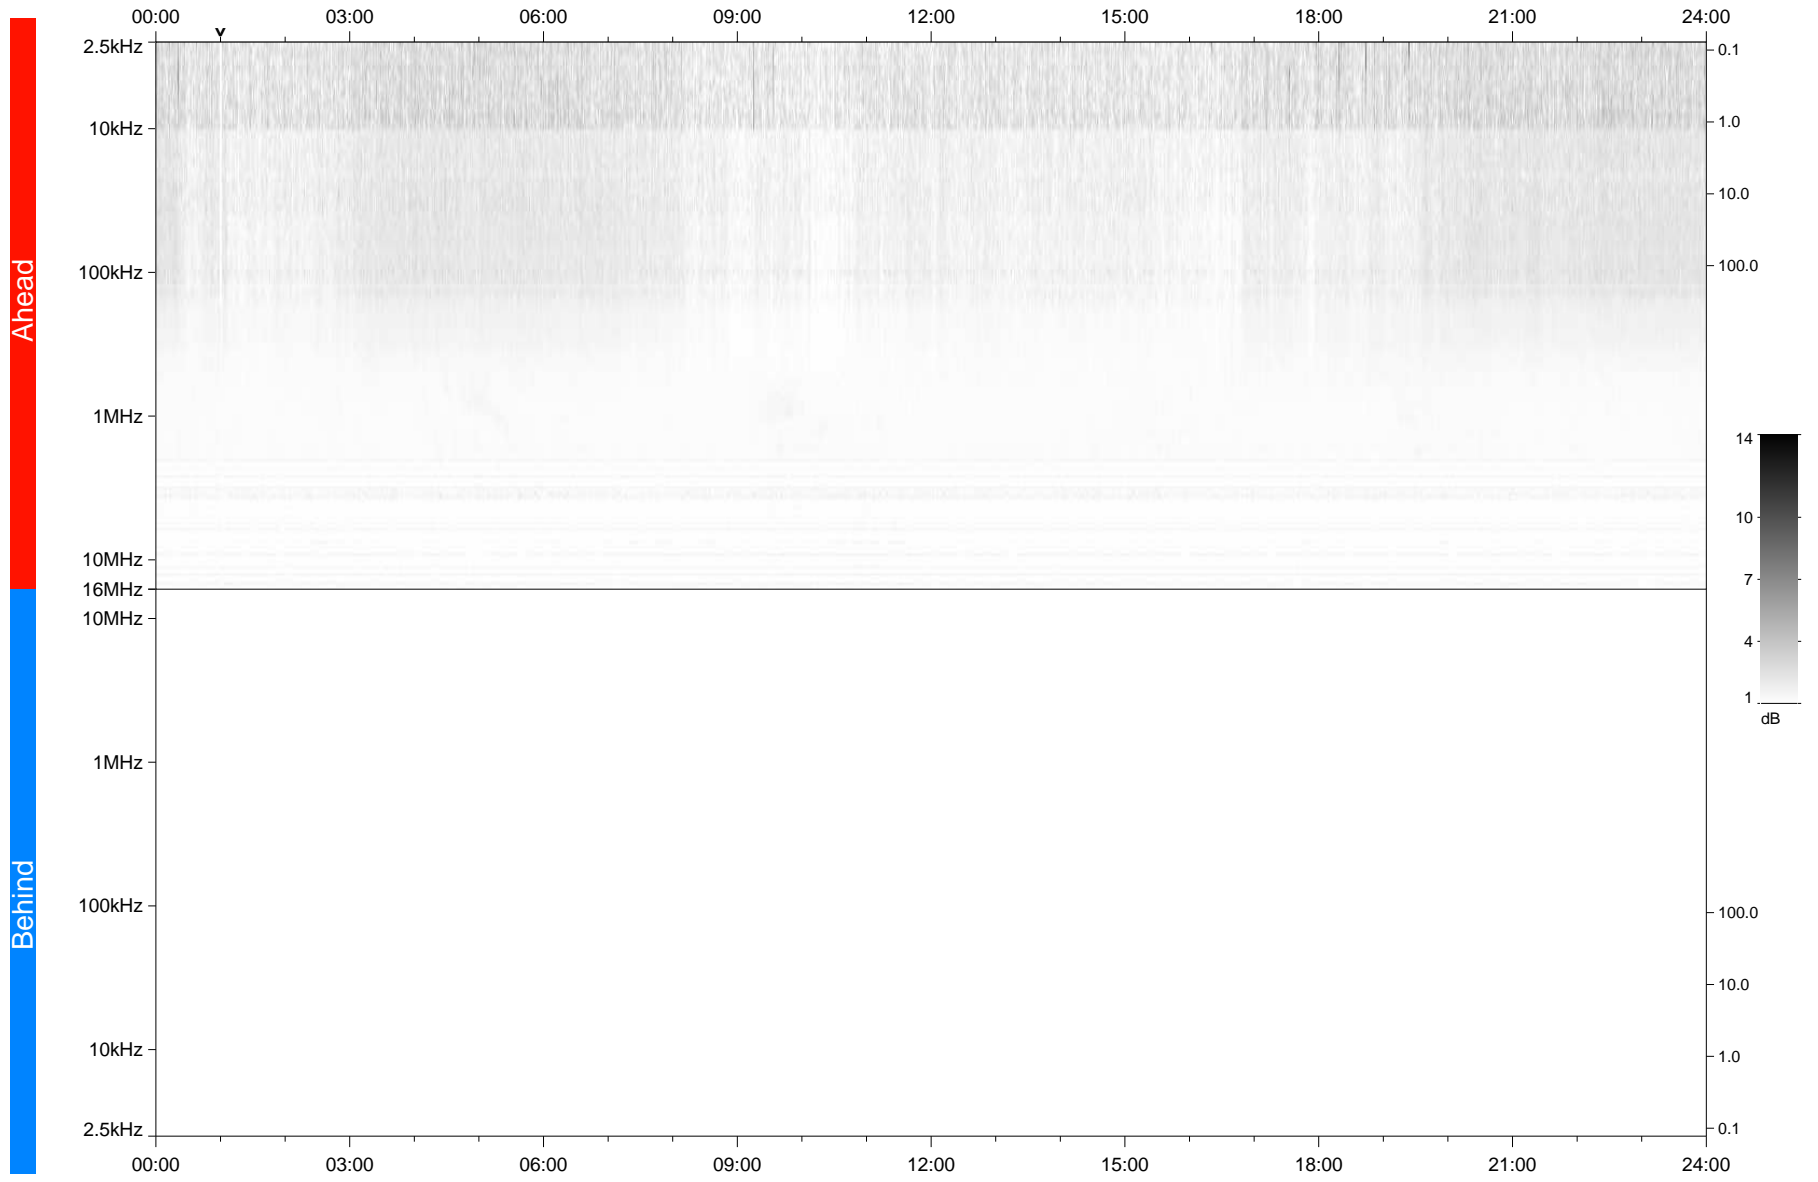

# STEREO/WAVES Daily Summary - 01-Feb-2021 (DOY 032)

Ahead source file: swaves\_ahead\_2021\_032\_1\_05.fin  
Ahead PSE Angle: -56.3°

Behind PSE Angle: 55.8°  
Behind source file: No STEREO-B data

Time (UTC)

file: stereo\_swaves\_daily-summary\_gray\_20210201\_v03  
made by: space.umn.edu on macOS with TDL 8.8.2 on 2022-08-24 14:08:27, with TLib V945 / dynspec V311