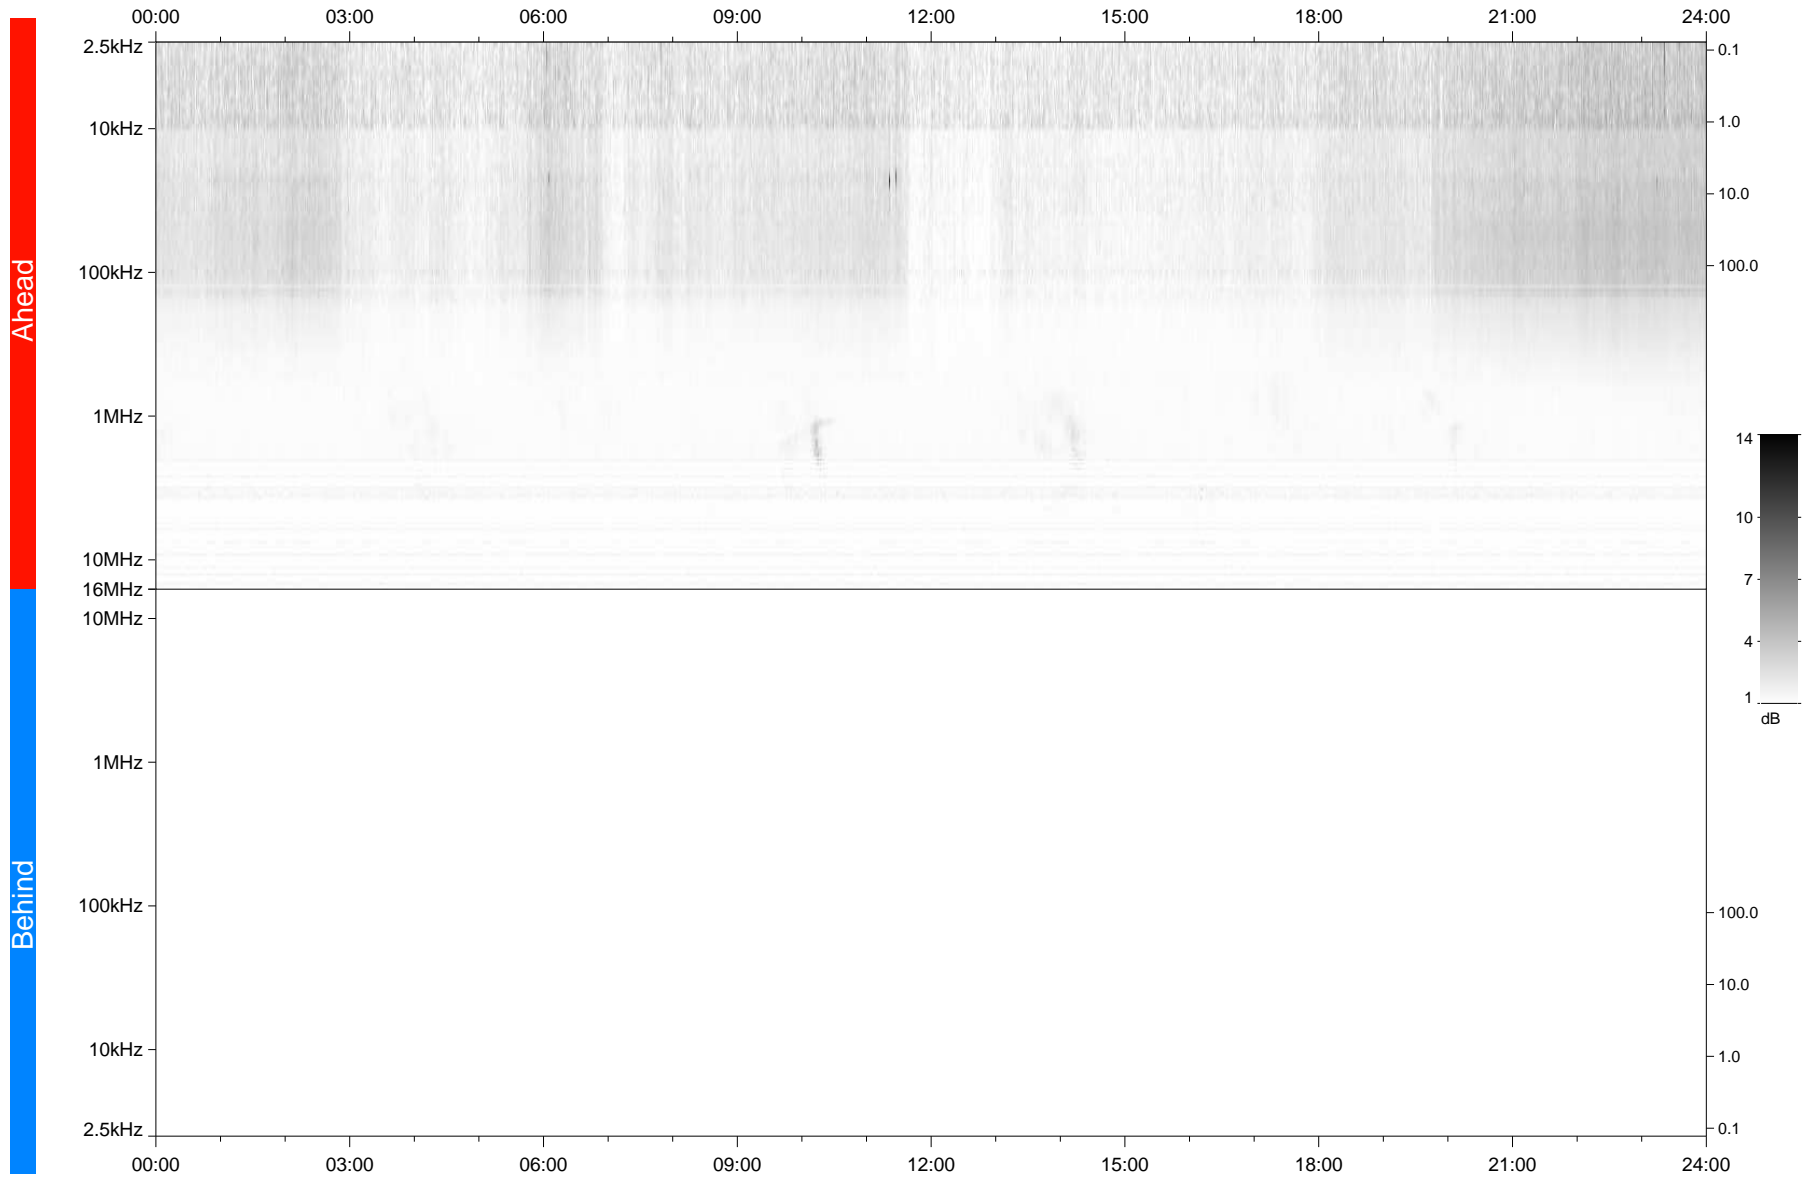

STEREO/WAVES Daily Summary - 31-Jan-2021 (DOY 031)

Ahead source file: swaves_ahead_2021_031_1_05.fin
Ahead PSE Angle: -56.3°

Behind PSE Angle: 56.0°
Behind source file: No STEREO-B data

Time (UTC)

file: stereo_swaves_daily-summary_gray_20210131_v04
made by: space.umn.edu on macOS with TDL 8.8.2 on 2022-10-02 12:45:35, with TLib V945 / dynspec V311