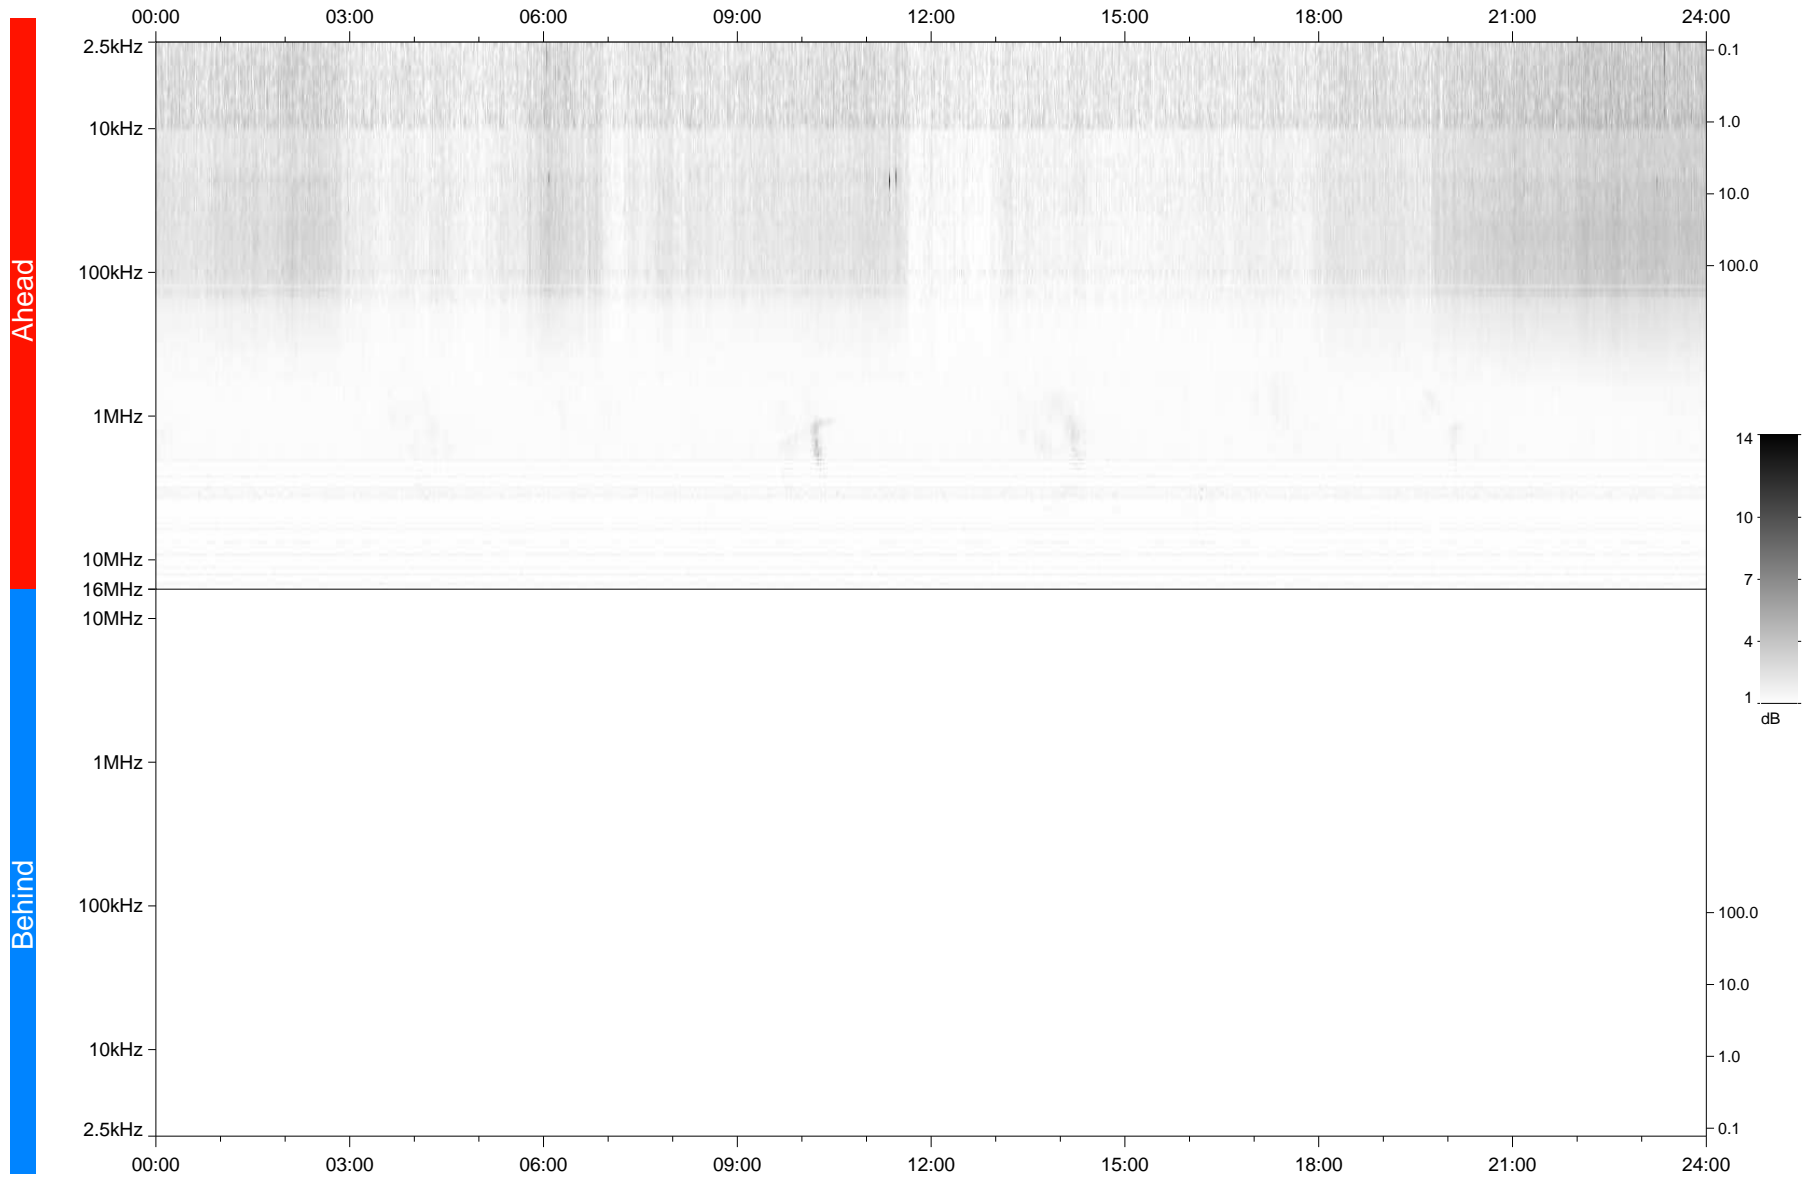

STEREO/WAVES Daily Summary - 31-Jan-2021 (DOY 031)

Ahead source file: swaves_ahead_2021_031_1_05.fin
Ahead PSE Angle: -56.3°

Behind PSE Angle: 56.0°
Behind source file: No STEREO-B data

Time (UTC)

file: stereo_swaves_daily-summary_gray_20210131_v03
made by: space.umn.edu on macOS with TDL 8.8.2 on 2022-08-24 14:07:05, with TLib V945 / dynspec V311