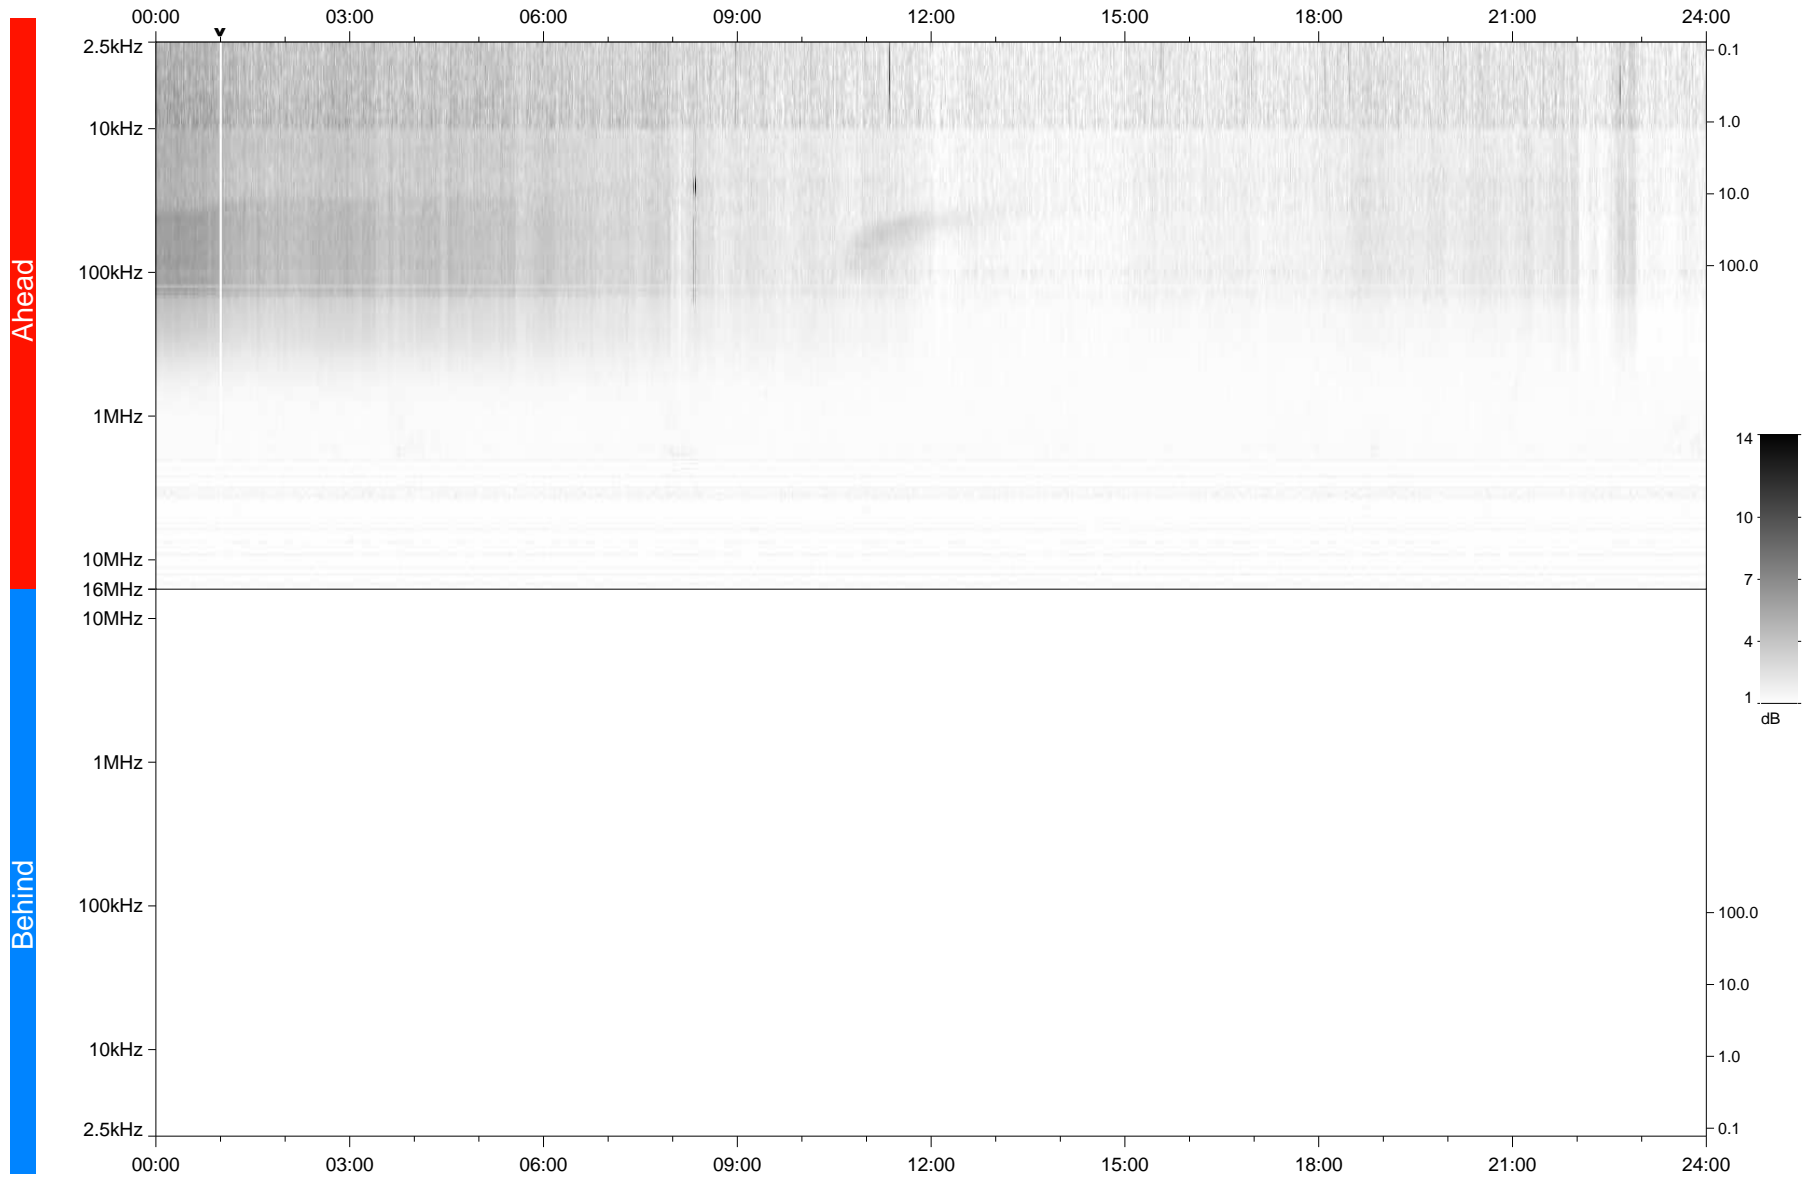

STEREO/WAVES Daily Summary - 30-Jan-2021 (DOY 030)

Ahead source file: swaves_ahead_2021_030_1_05.fin
Ahead PSE Angle: -56.3°

Behind PSE Angle: 56.0°
Behind source file: No STEREO-B data

Time (UTC)

file: stereo_swaves_daily-summary_gray_20210130_v04
made by: space.umn.edu on macOS with TDL 8.8.2 on 2022-10-02 12:44:06, with TLib V945 / dynspec V311