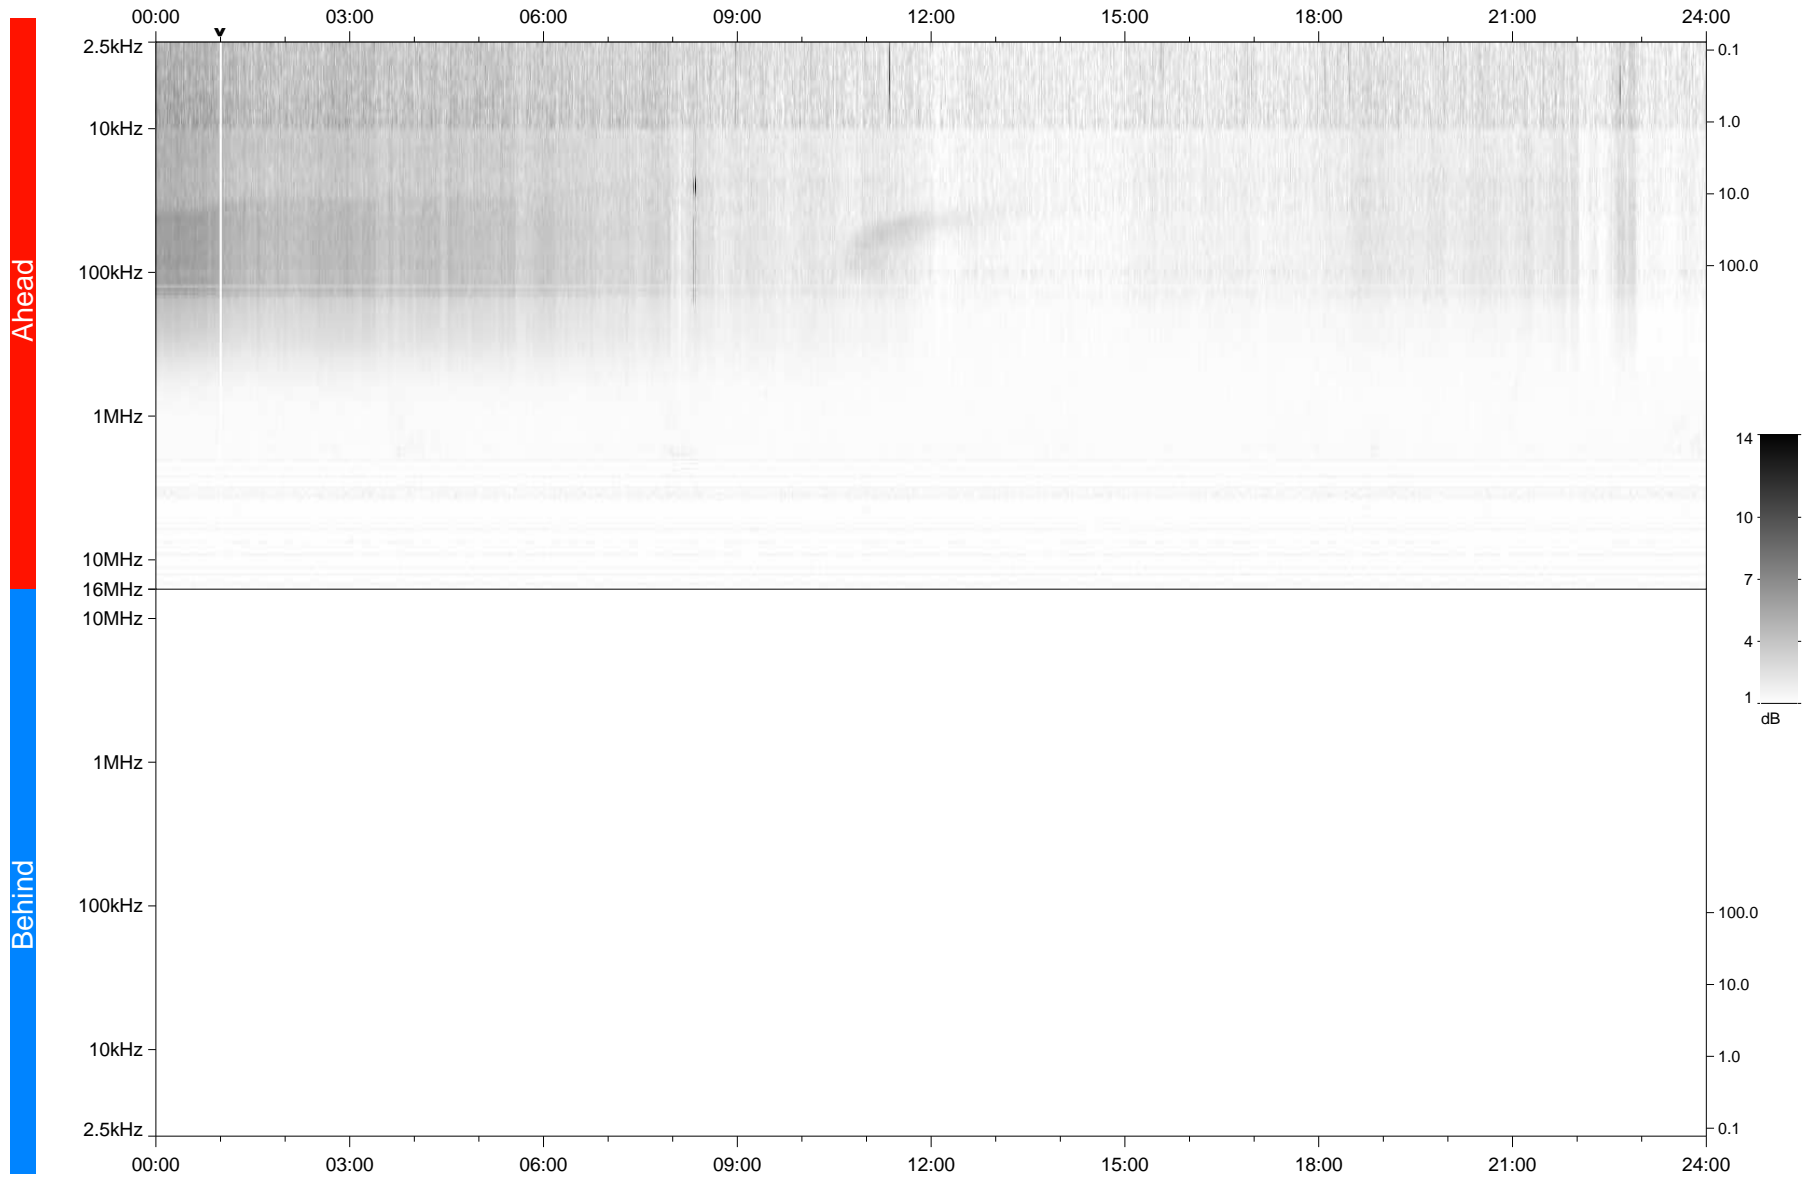

# STEREO/WAVES Daily Summary - 30-Jan-2021 (DOY 030)

Ahead source file: swaves\_ahead\_2021\_030\_1\_05.fin  
Ahead PSE Angle: -56.3°

Behind PSE Angle: 56.0°  
Behind source file: No STEREO-B data

Time (UTC)

file: stereo\_swaves\_daily-summary\_gray\_20210130\_v03  
made by: space.umn.edu on macOS with TDL 8.8.2 on 2022-08-24 14:05:37, with TLib V945 / dynspec V311