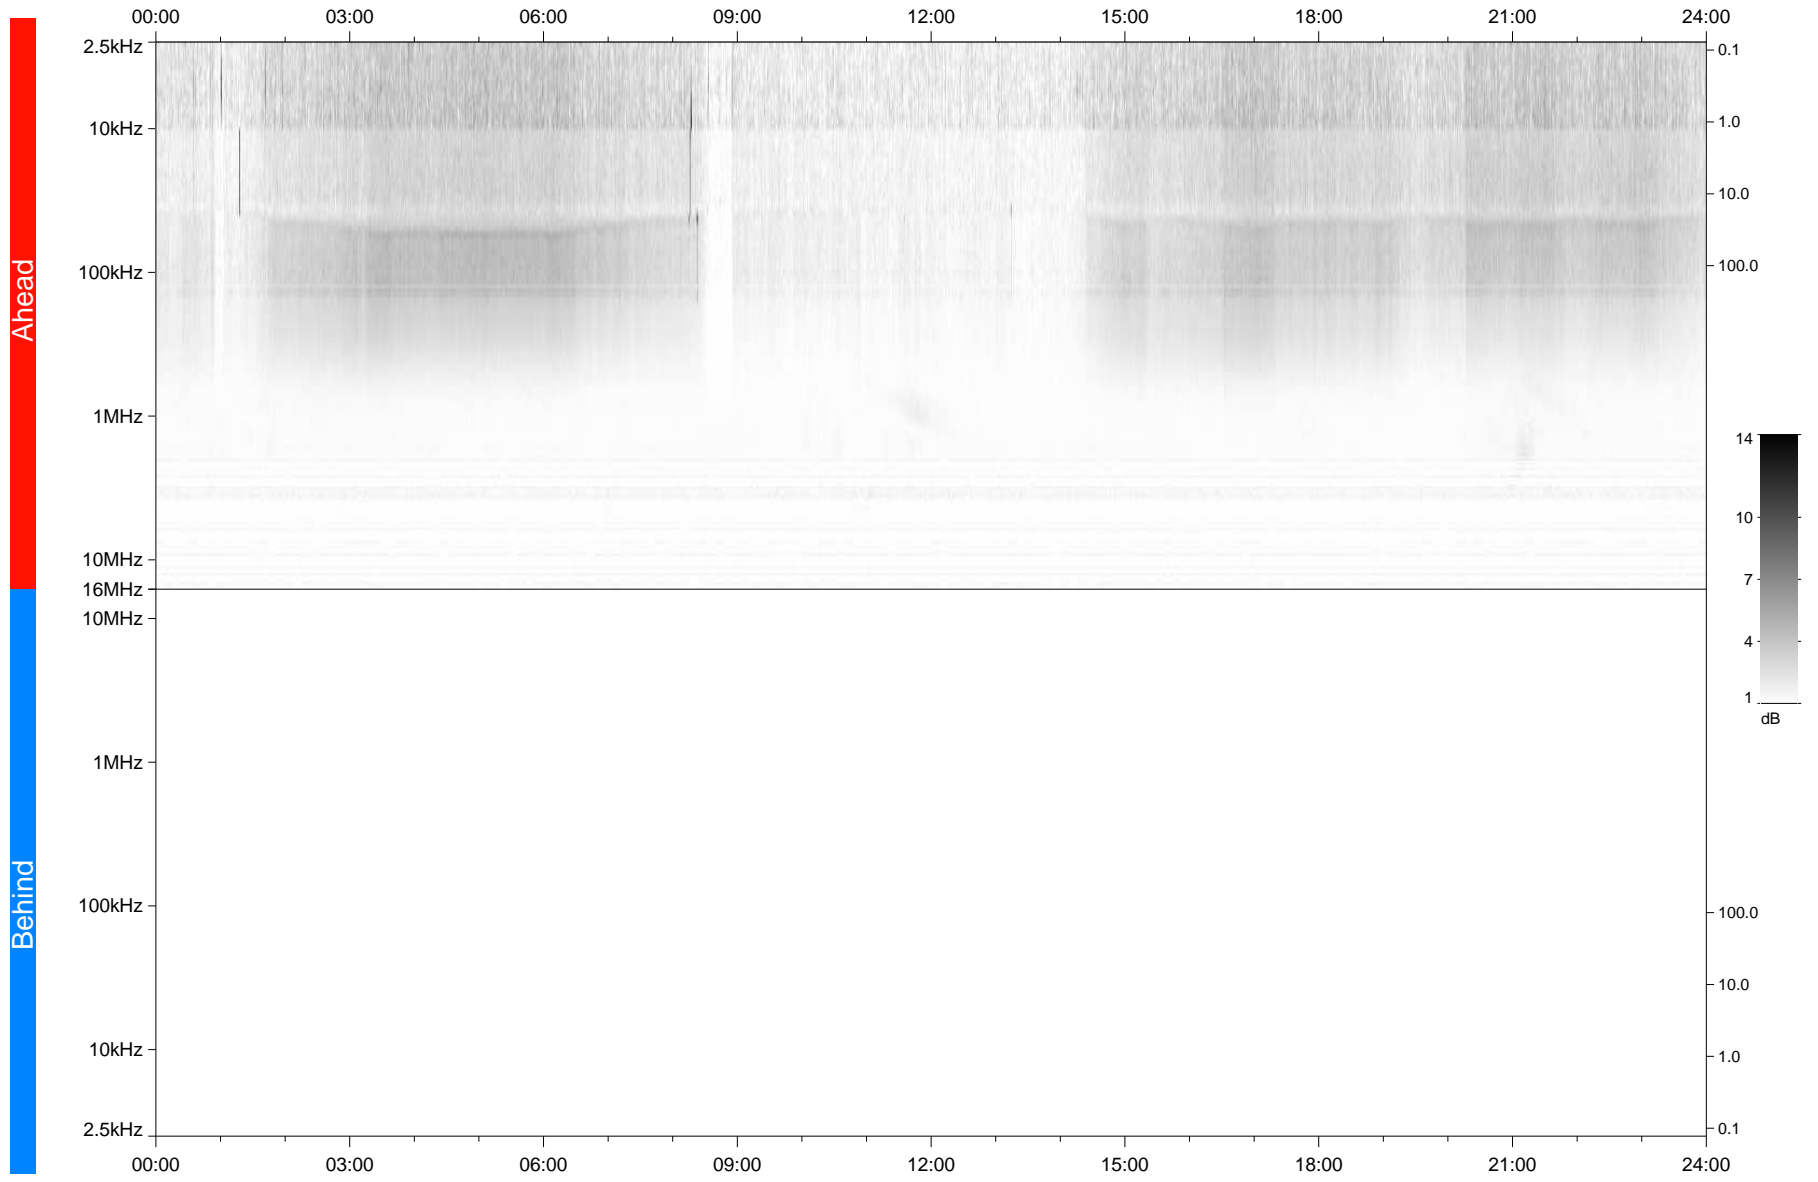

STEREO/WAVES Daily Summary - 29-Jan-2021 (DOY 029)

Ahead source file: swaves_ahead_2021_029_1_05.fin
Ahead PSE Angle: -56.3°

Behind PSE Angle: 56.0°
Behind source file: No STEREO-B data

Time (UTC)

file: stereo_swaves_daily-summary_gray_20210129_v04
made by: space.umn.edu on macOS with IDL 8.8.2 on 2022-10-02 12:42:36, with TLib V945 / dynspec V311