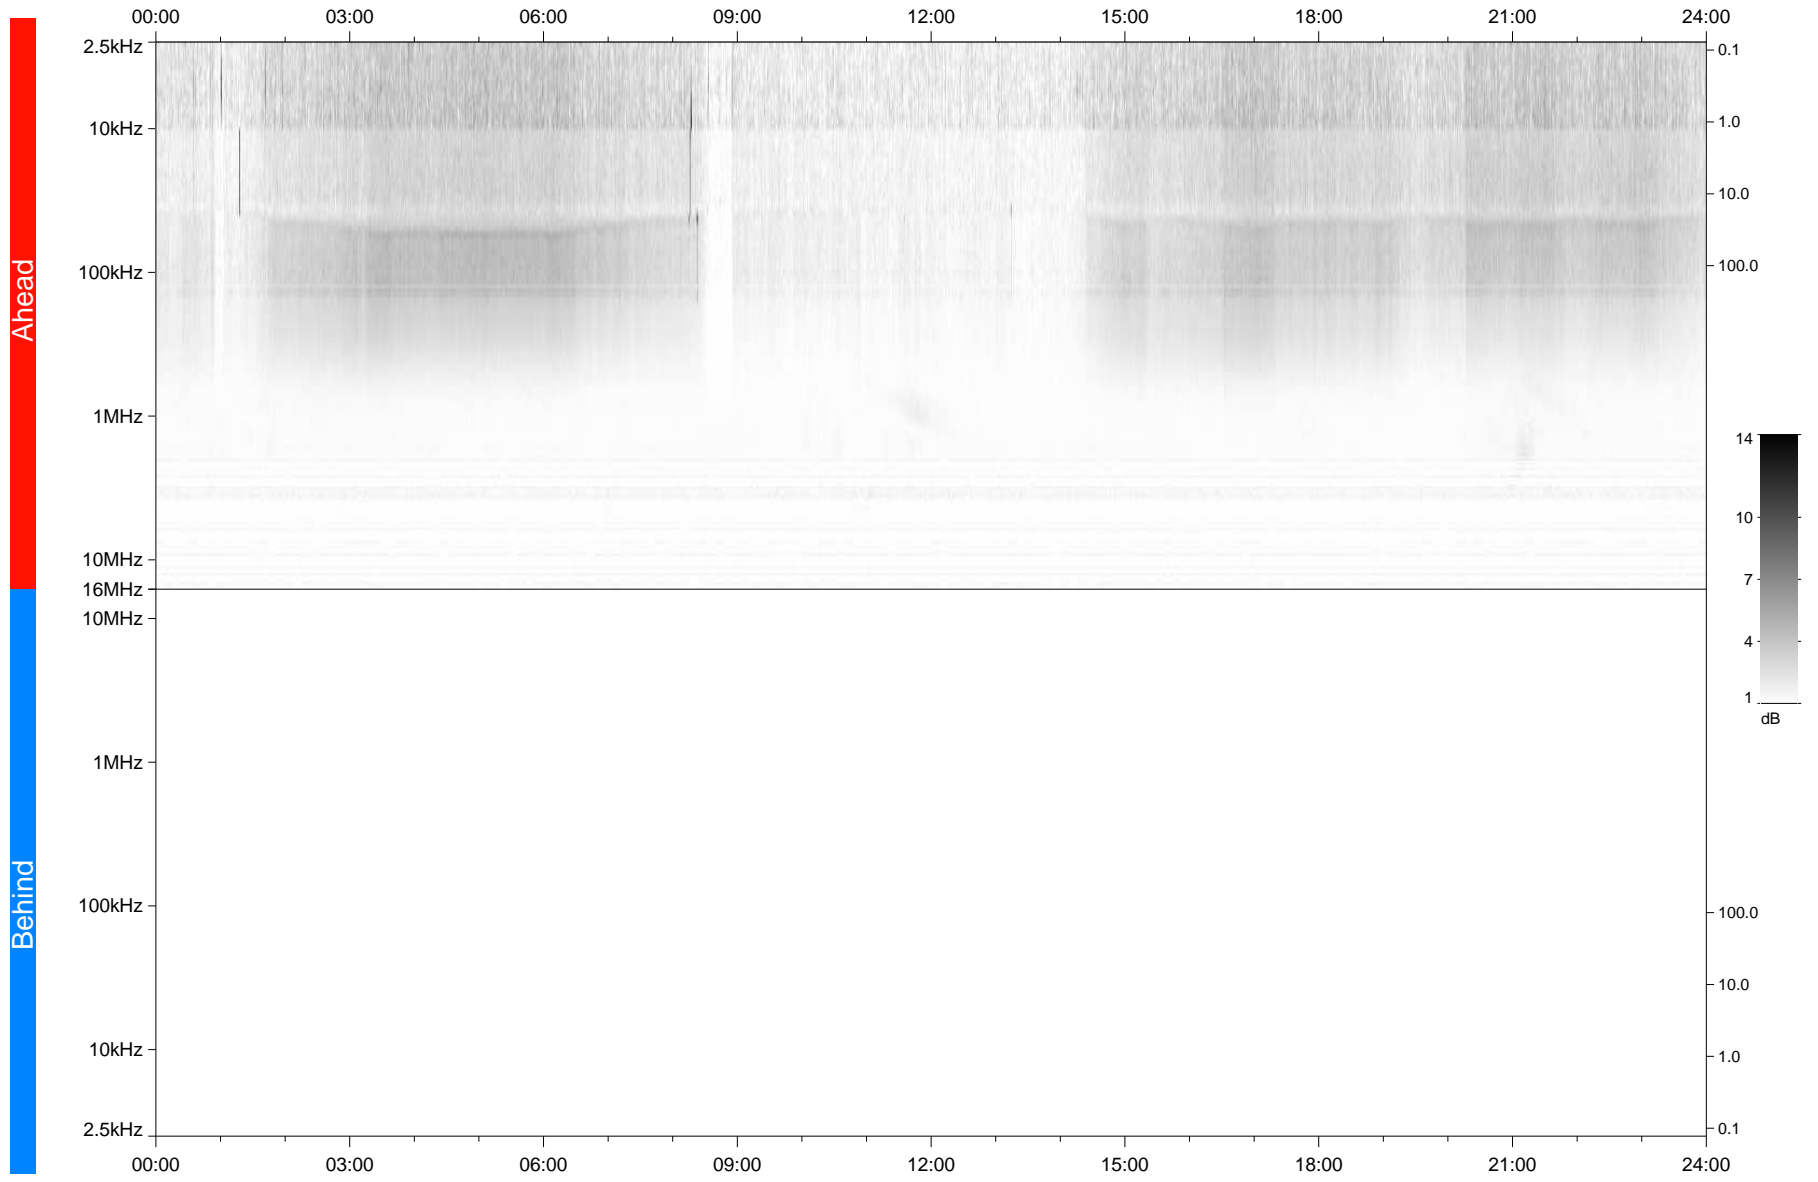

# STEREO/WAVES Daily Summary - 29-Jan-2021 (DOY 029)

Ahead source file: swaves\_ahead\_2021\_029\_1\_05.fin  
Ahead PSE Angle: -56.3°

Behind PSE Angle: 56.0°  
Behind source file: No STEREO-B data

Time (UTC)

file: stereo\_swaves\_daily-summary\_gray\_20210129\_v03  
made by: space.umn.edu on macOS with IDL 8.8.2 on 2022-08-24 14:04:08, with TLib V945 / dynspec V311