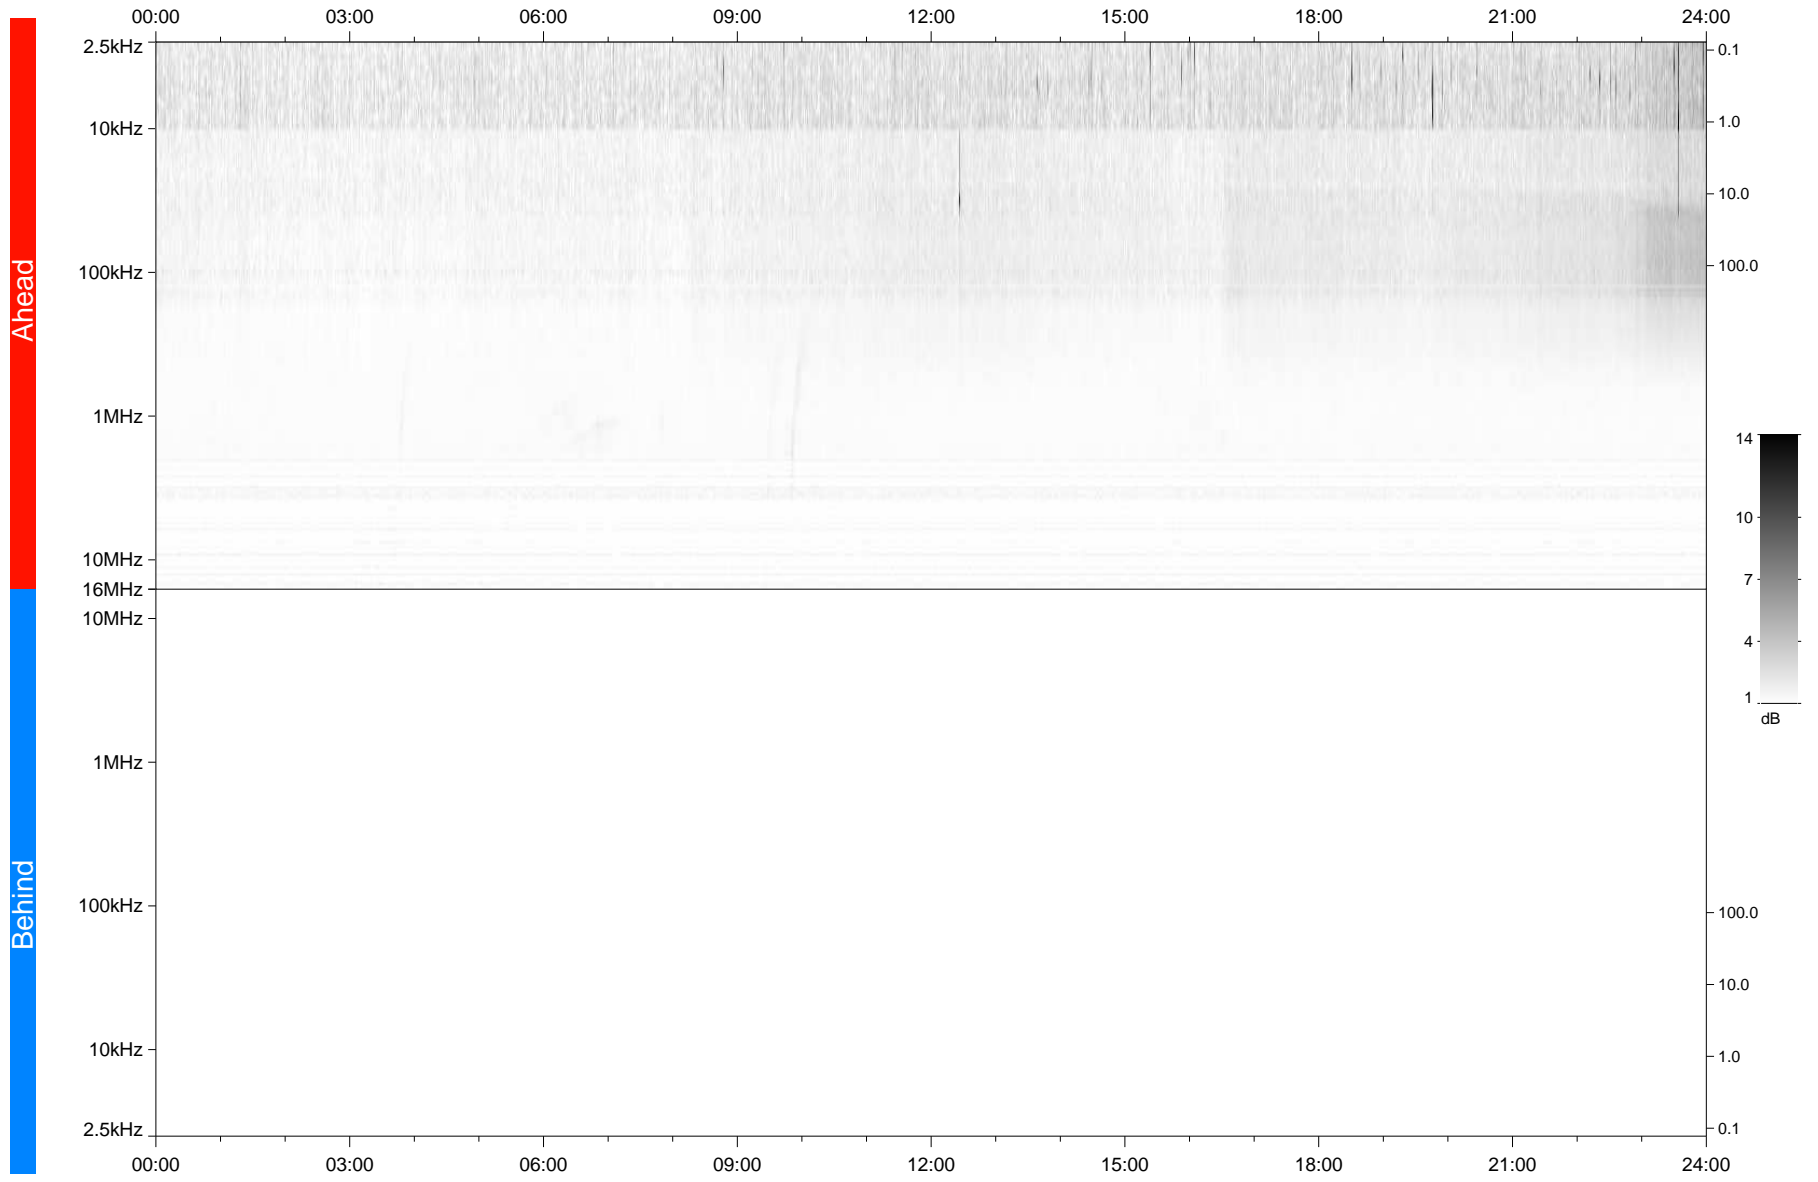

STEREO/WAVES Daily Summary - 27-Jan-2021 (DOY 027)

Ahead source file: swaves_ahead_2021_027_1_05.fin
Ahead PSE Angle: -56.4°

Behind PSE Angle: 56.1°
Behind source file: No STEREO-B data

Time (UTC)

file: stereo_swaves_daily-summary_gray_20210127_v04
made by: space.umn.edu on macOS with IDL 8.8.2 on 2022-10-02 12:39:35, with TLib V945 / dynspec V311