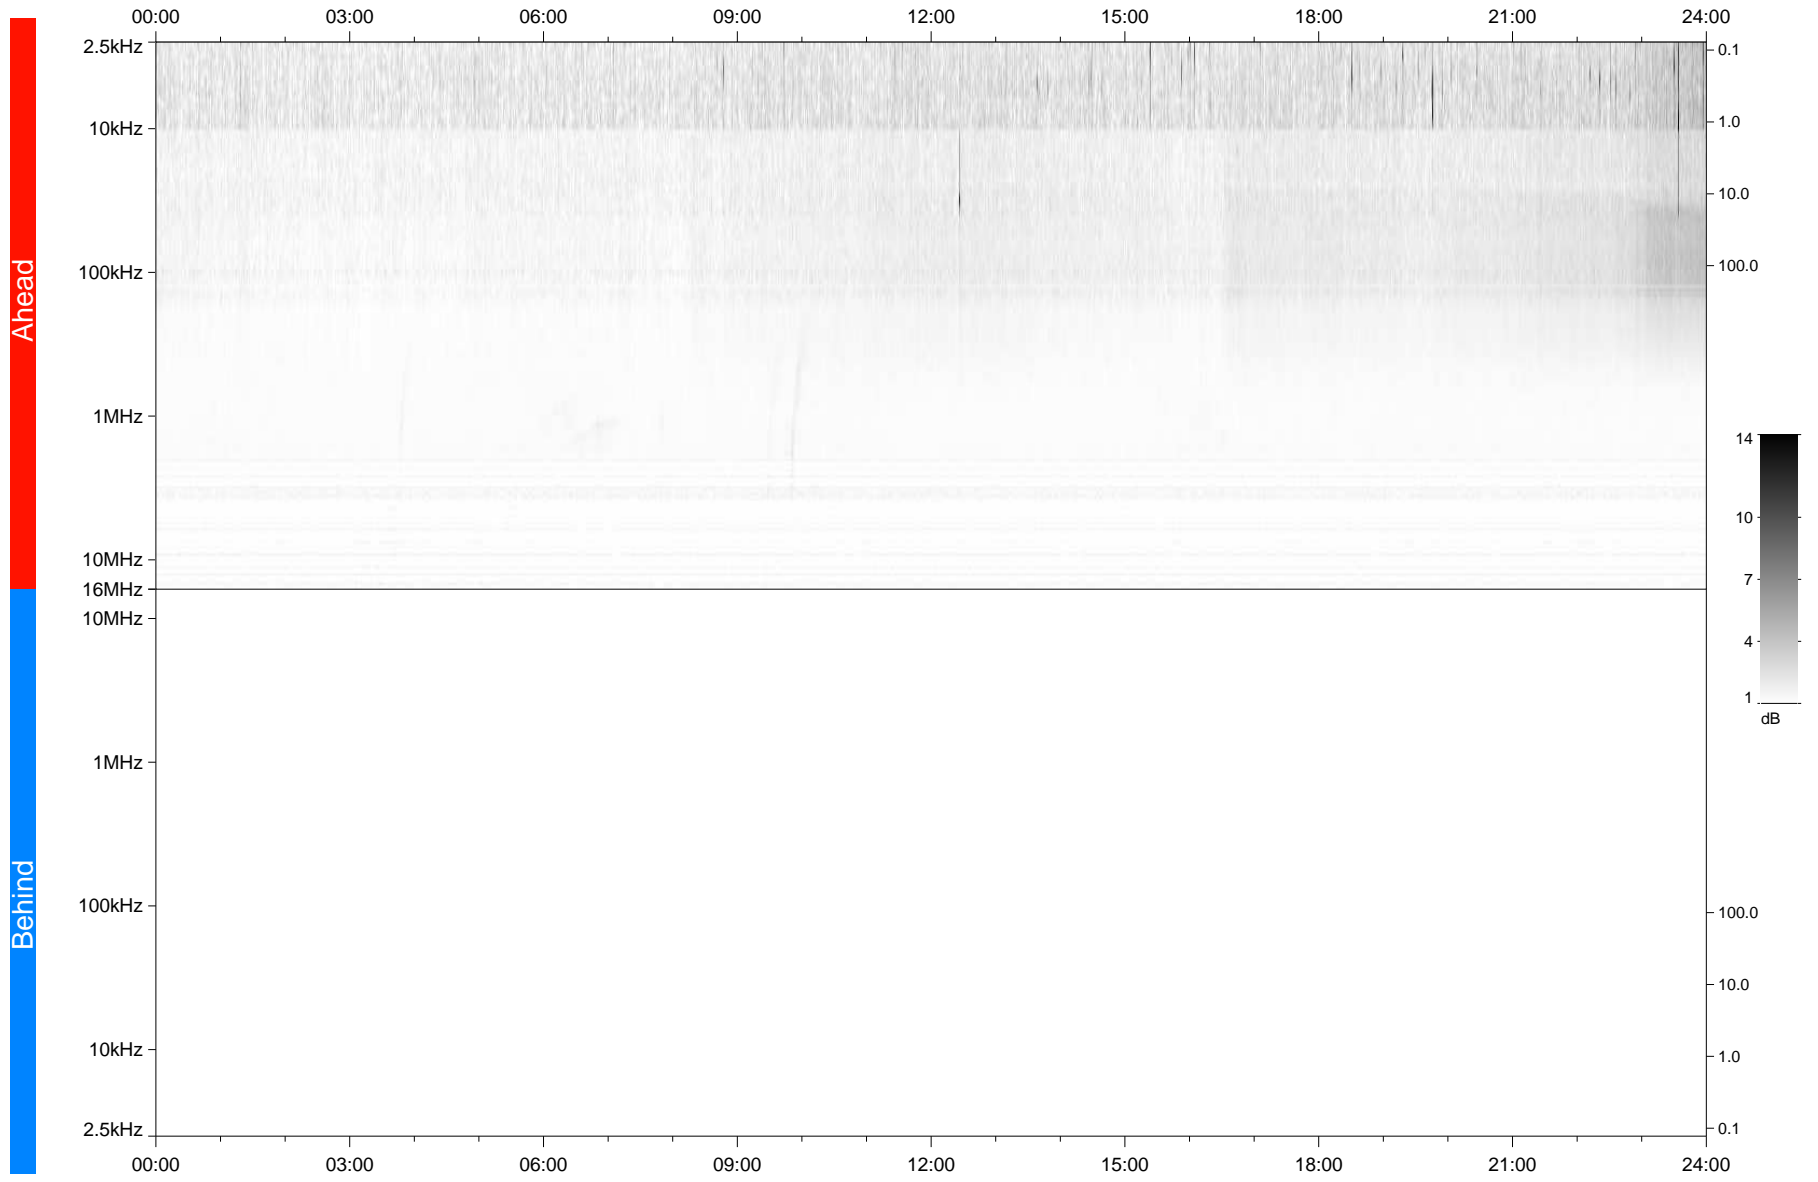

# STEREO/WAVES Daily Summary - 27-Jan-2021 (DOY 027)

Ahead source file: swaves\_ahead\_2021\_027\_1\_05.fin  
Ahead PSE Angle: -56.4°

Behind PSE Angle: 56.1°  
Behind source file: No STEREO-B data

Time (UTC)

file: stereo\_swaves\_daily-summary\_gray\_20210127\_v03  
made by: space.umn.edu on macOS with TDL 8.8.2 on 2022-08-24 14:01:22, with TLib V945 / dynspec V311