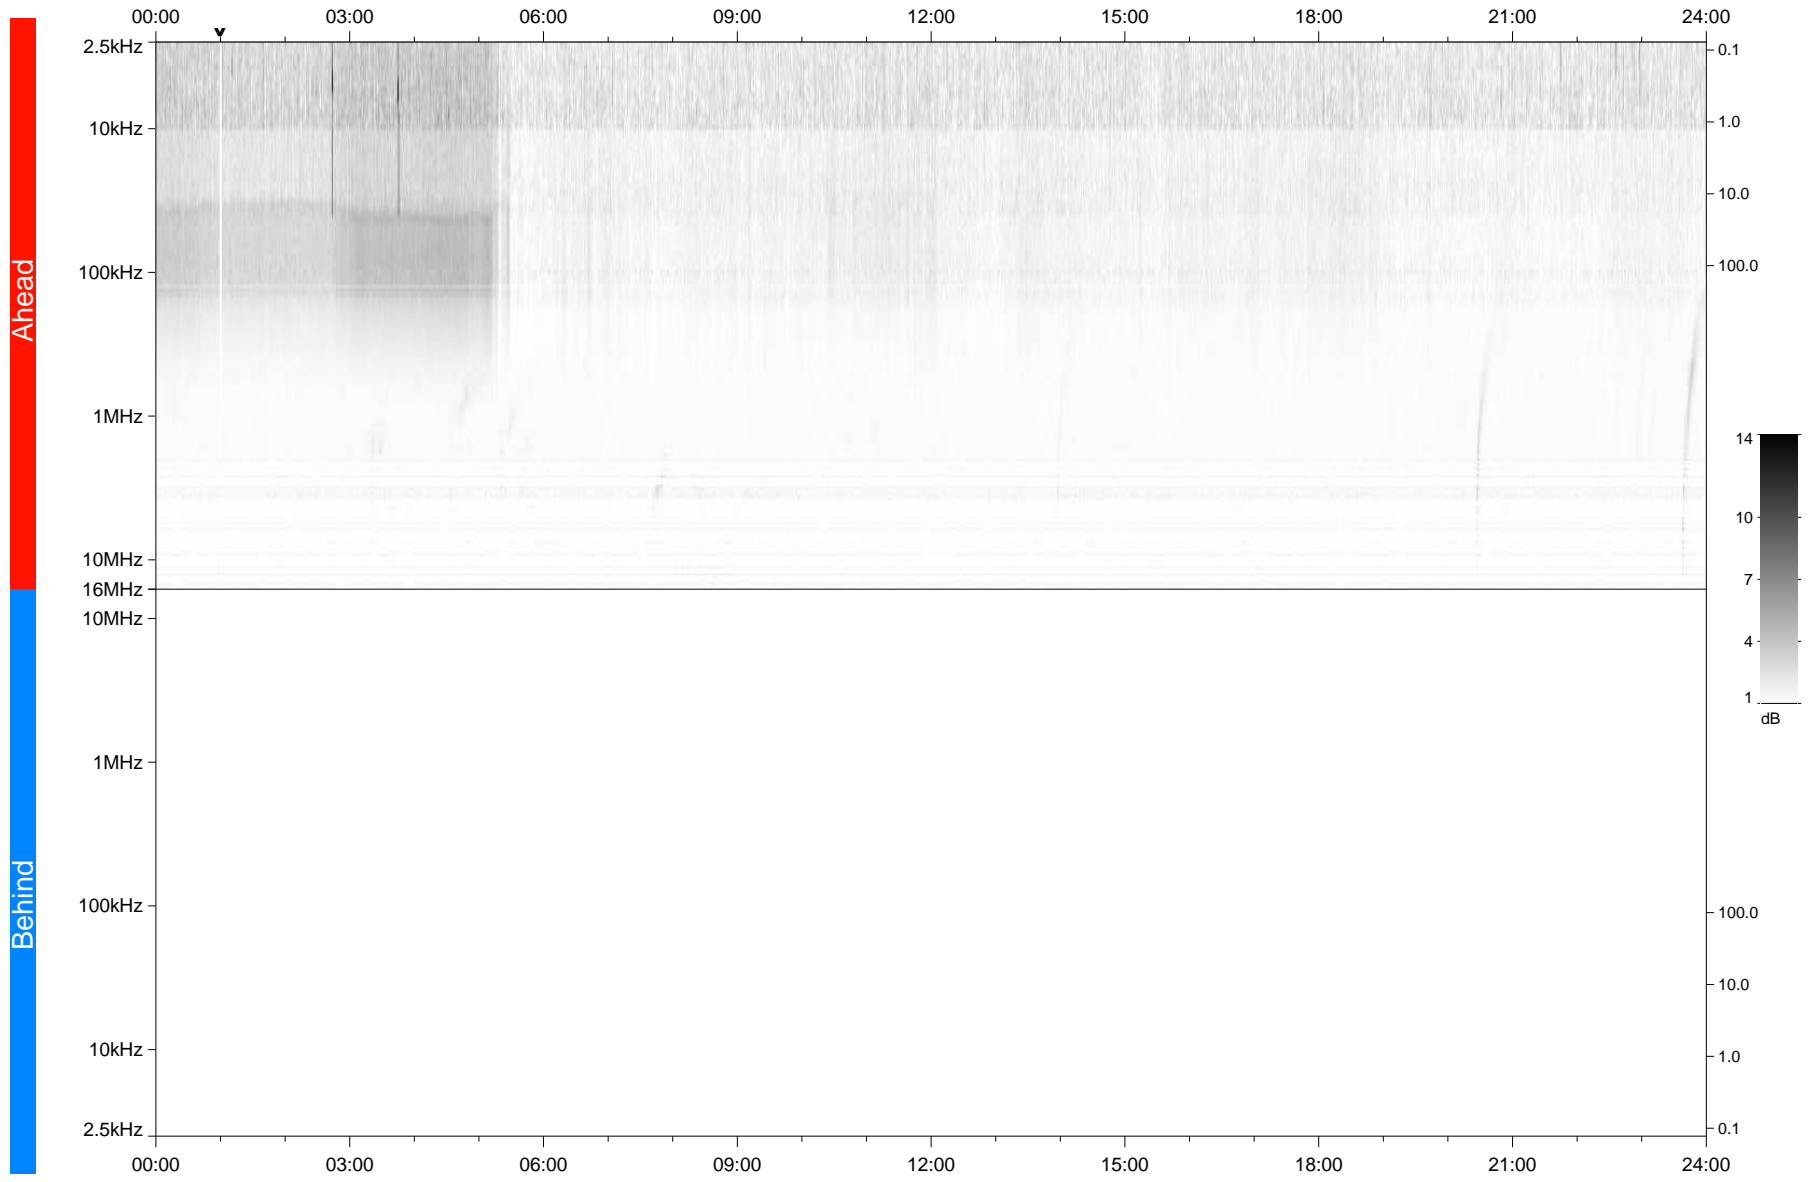

STEREO/WAVES Daily Summary - 26-Jan-2021 (DOY 026)

Ahead source file: swaves_ahead_2021_026_1_05.fin
Ahead PSE Angle: -56.5°

Behind PSE Angle: 56.1°
Behind source file: No STEREO-B data

Time (UTC)

file: stereo_swaves_daily-summary_gray_20210126_v04
made by: space.umn.edu on macOS with TDL 8.8.2 on 2022-10-02 12:38:06, with TLib V945 / dynspec V311