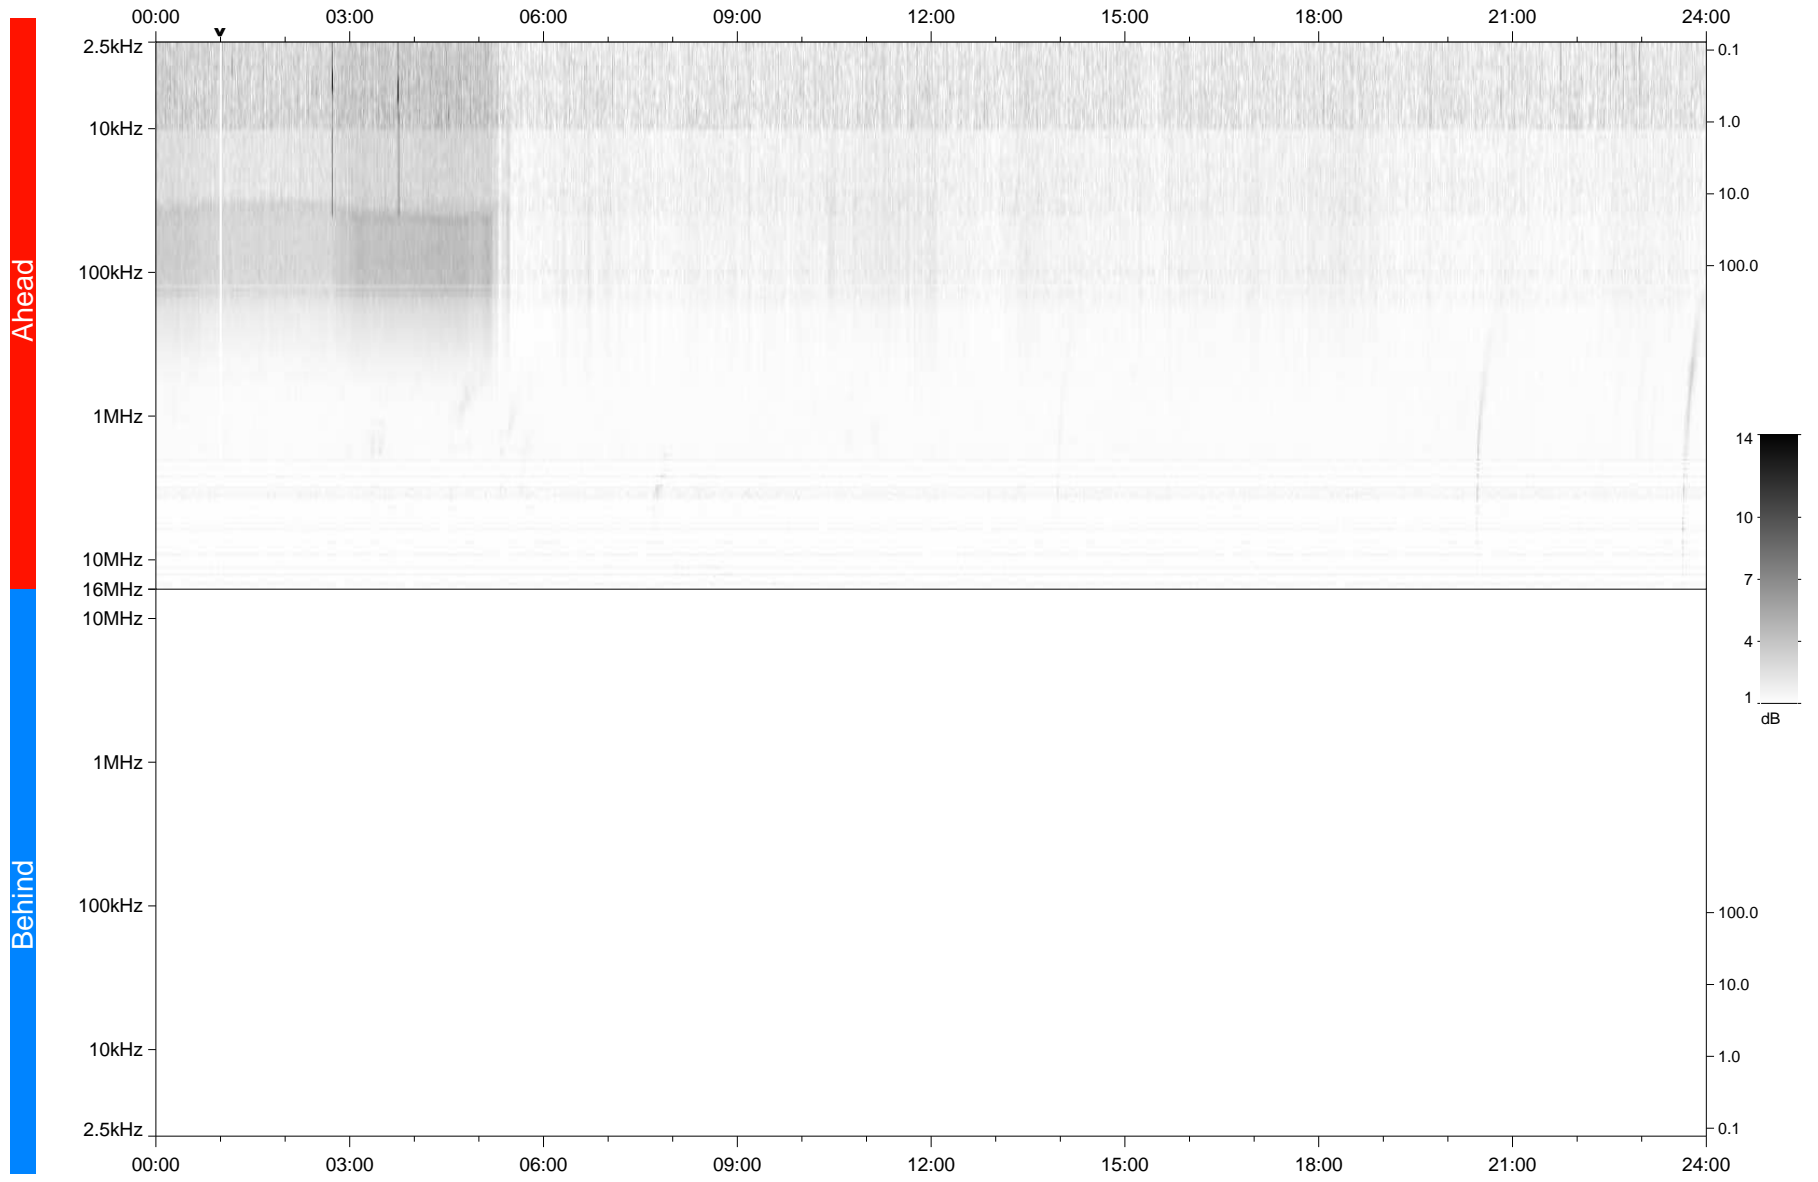

STEREO/WAVES Daily Summary - 26-Jan-2021 (DOY 026)

Ahead source file: swaves_ahead_2021_026_1_05.fin
Ahead PSE Angle: -56.5°

Behind PSE Angle: 56.1°
Behind source file: No STEREO-B data

Time (UTC)

file: stereo_swaves_daily-summary_gray_20210126_v03
made by: space.umn.edu on macOS with TDL 8.8.2 on 2022-08-24 14:00:01, with TLib V945 / dynspec V311