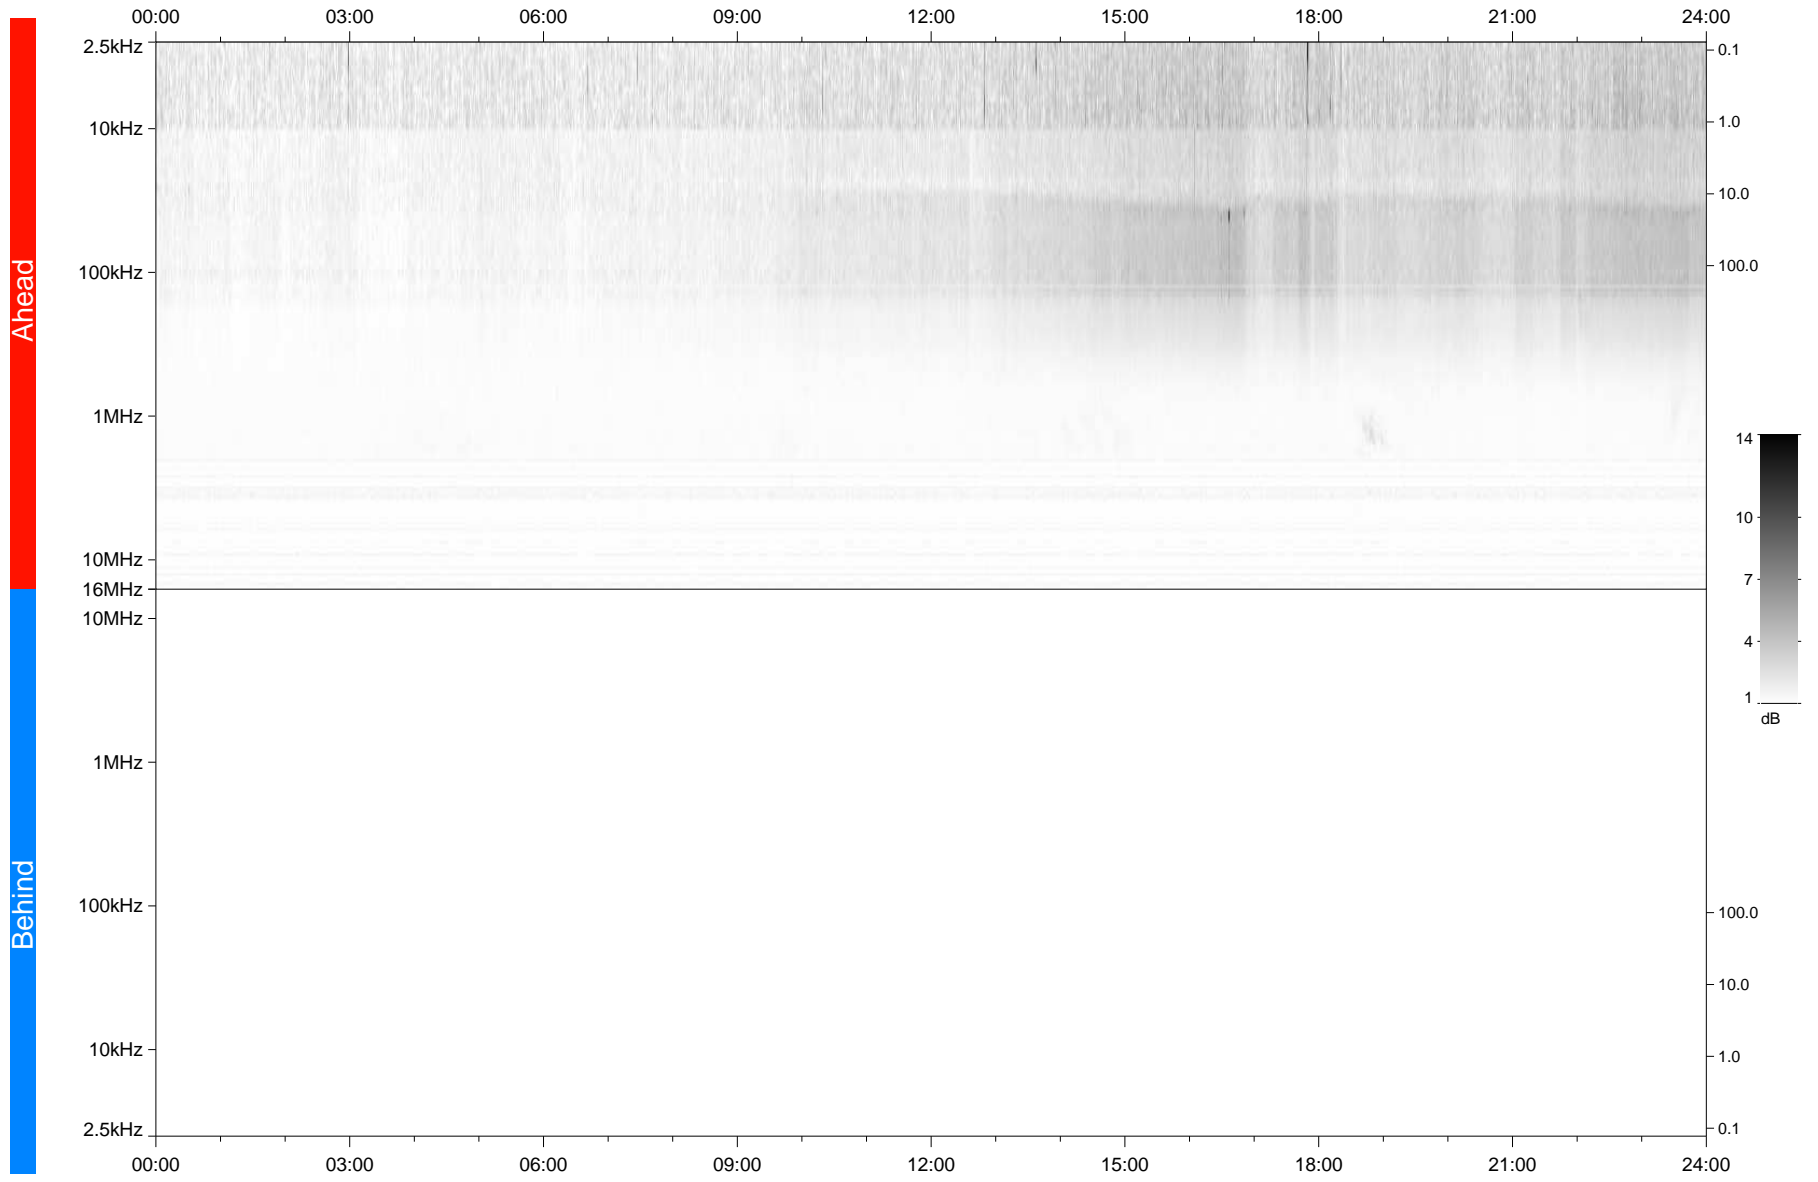

STEREO/WAVES Daily Summary - 25-Jan-2021 (DOY 025)

Ahead source file: swaves_ahead_2021_025_1_05.fin
Ahead PSE Angle: -56.4°

Behind PSE Angle: 56.3°
Behind source file: No STEREO-B data

Time (UTC)

file: stereo_swaves_daily-summary_gray_20210125_v04
made by: space.umn.edu on macOS with TDL 8.8.2 on 2022-10-02 12:36:36, with TLib V945 / dynspec V311