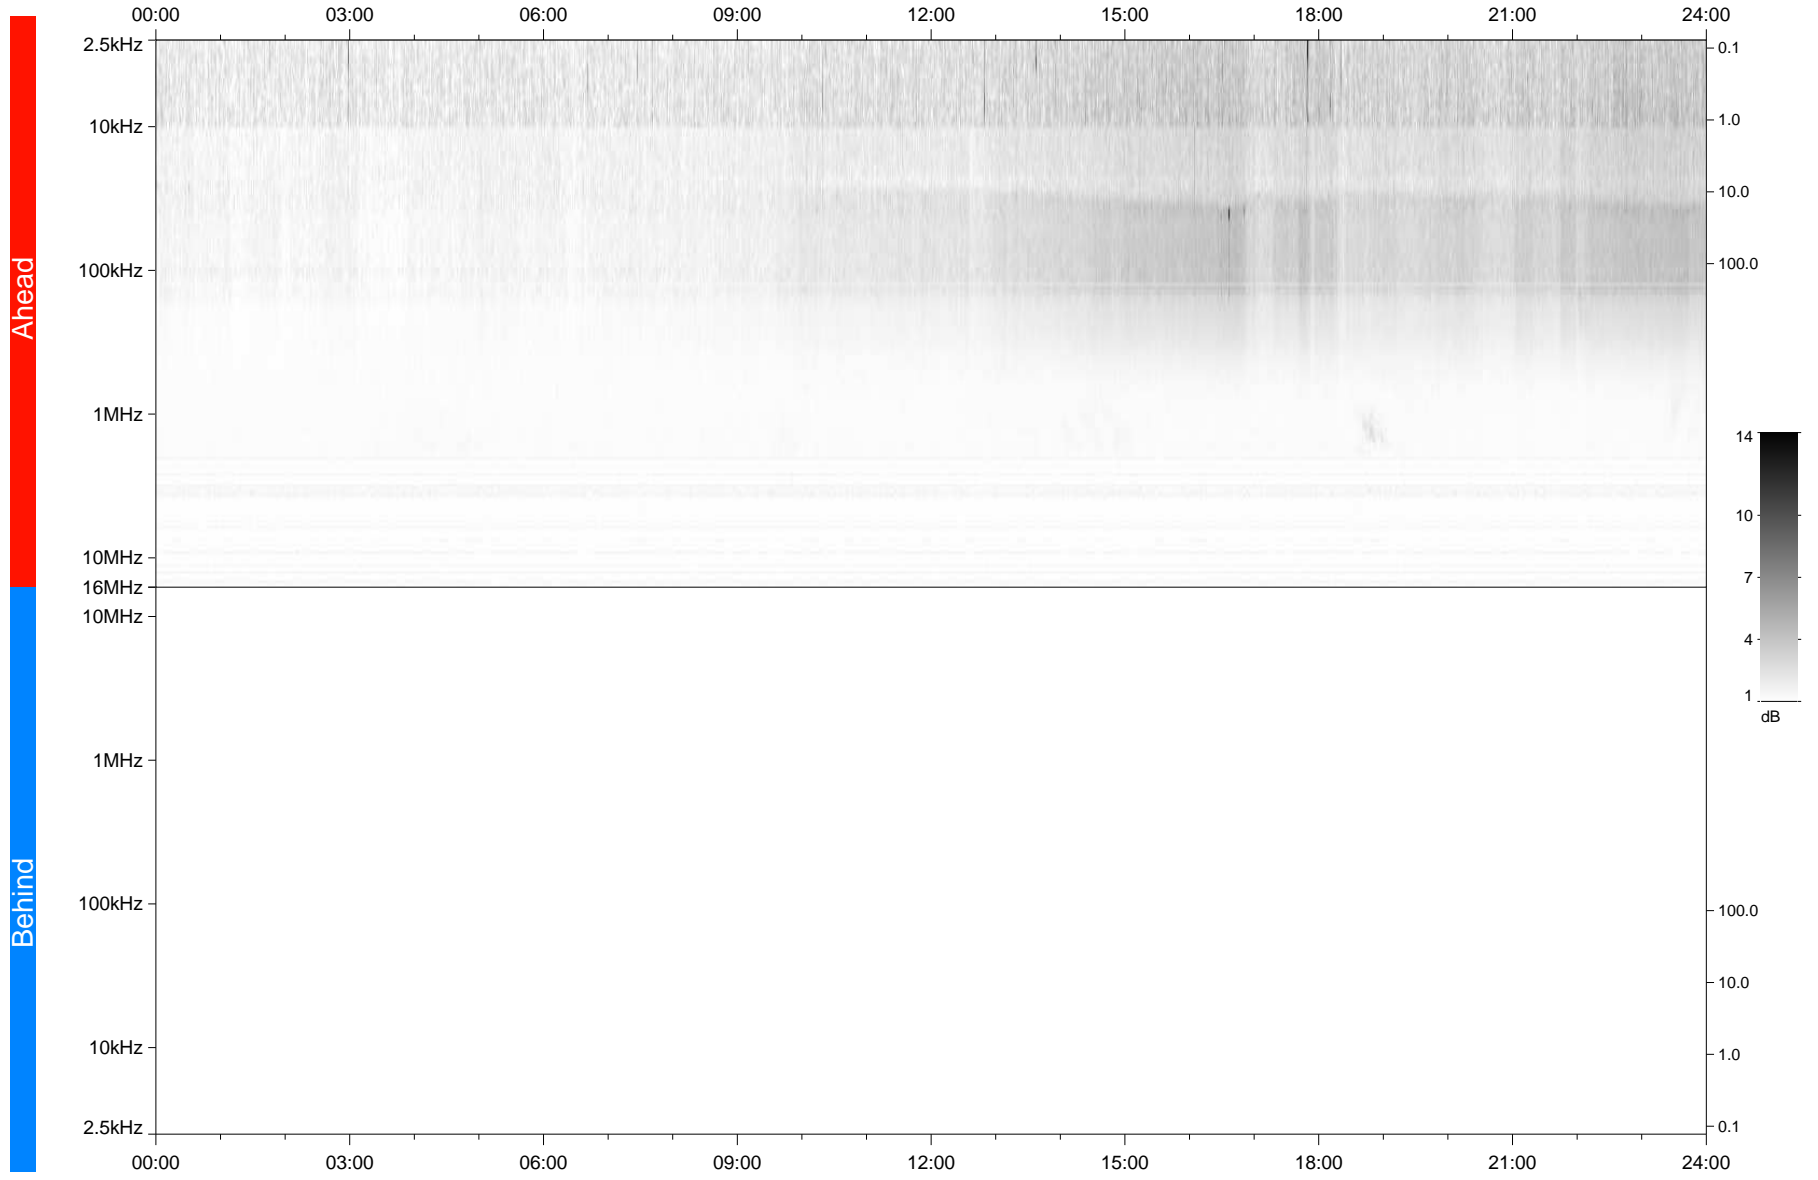

# STEREO/WAVES Daily Summary - 25-Jan-2021 (DOY 025)

Ahead source file: swaves\_ahead\_2021\_025\_1\_05.fin  
Ahead PSE Angle: -56.4°

Behind PSE Angle: 56.3°  
Behind source file: No STEREO-B data

Time (UTC)

file: stereo\_swaves\_daily-summary\_gray\_20210125\_v03  
made by: space.umn.edu on macOS with TDL 8.8.2 on 2022-08-24 13:58:38, with TLib V945 / dynspec V311