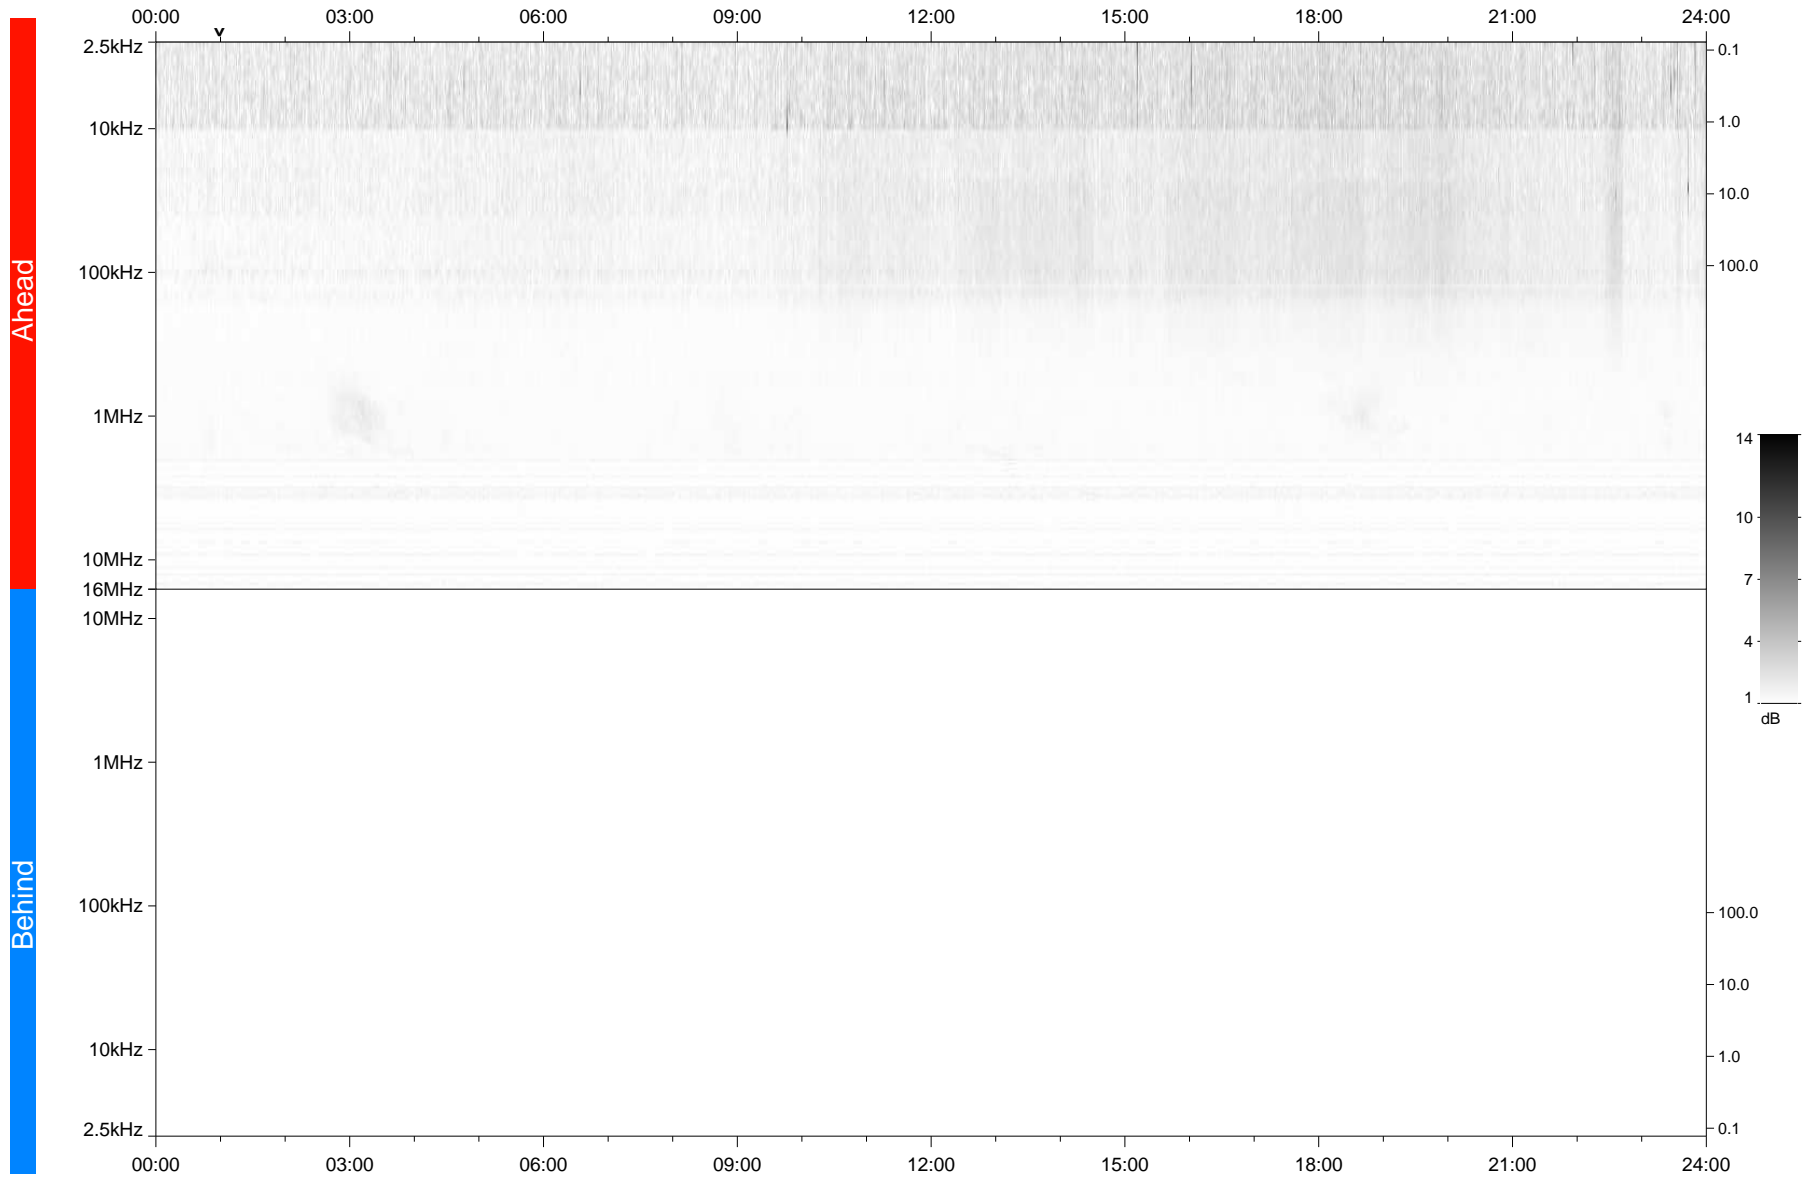

STEREO/WAVES Daily Summary - 24-Jan-2021 (DOY 024)

Ahead source file: swaves_ahead_2021_024_1_05.fin
Ahead PSE Angle: -56.4°

Behind PSE Angle: 56.3°
Behind source file: No STEREO-B data

Time (UTC)

file: stereo_swaves_daily-summary_gray_20210124_v04
made by: space.umn.edu on macOS with TDL 8.8.2 on 2022-10-02 12:35:07, with TLib V945 / dynspec V311