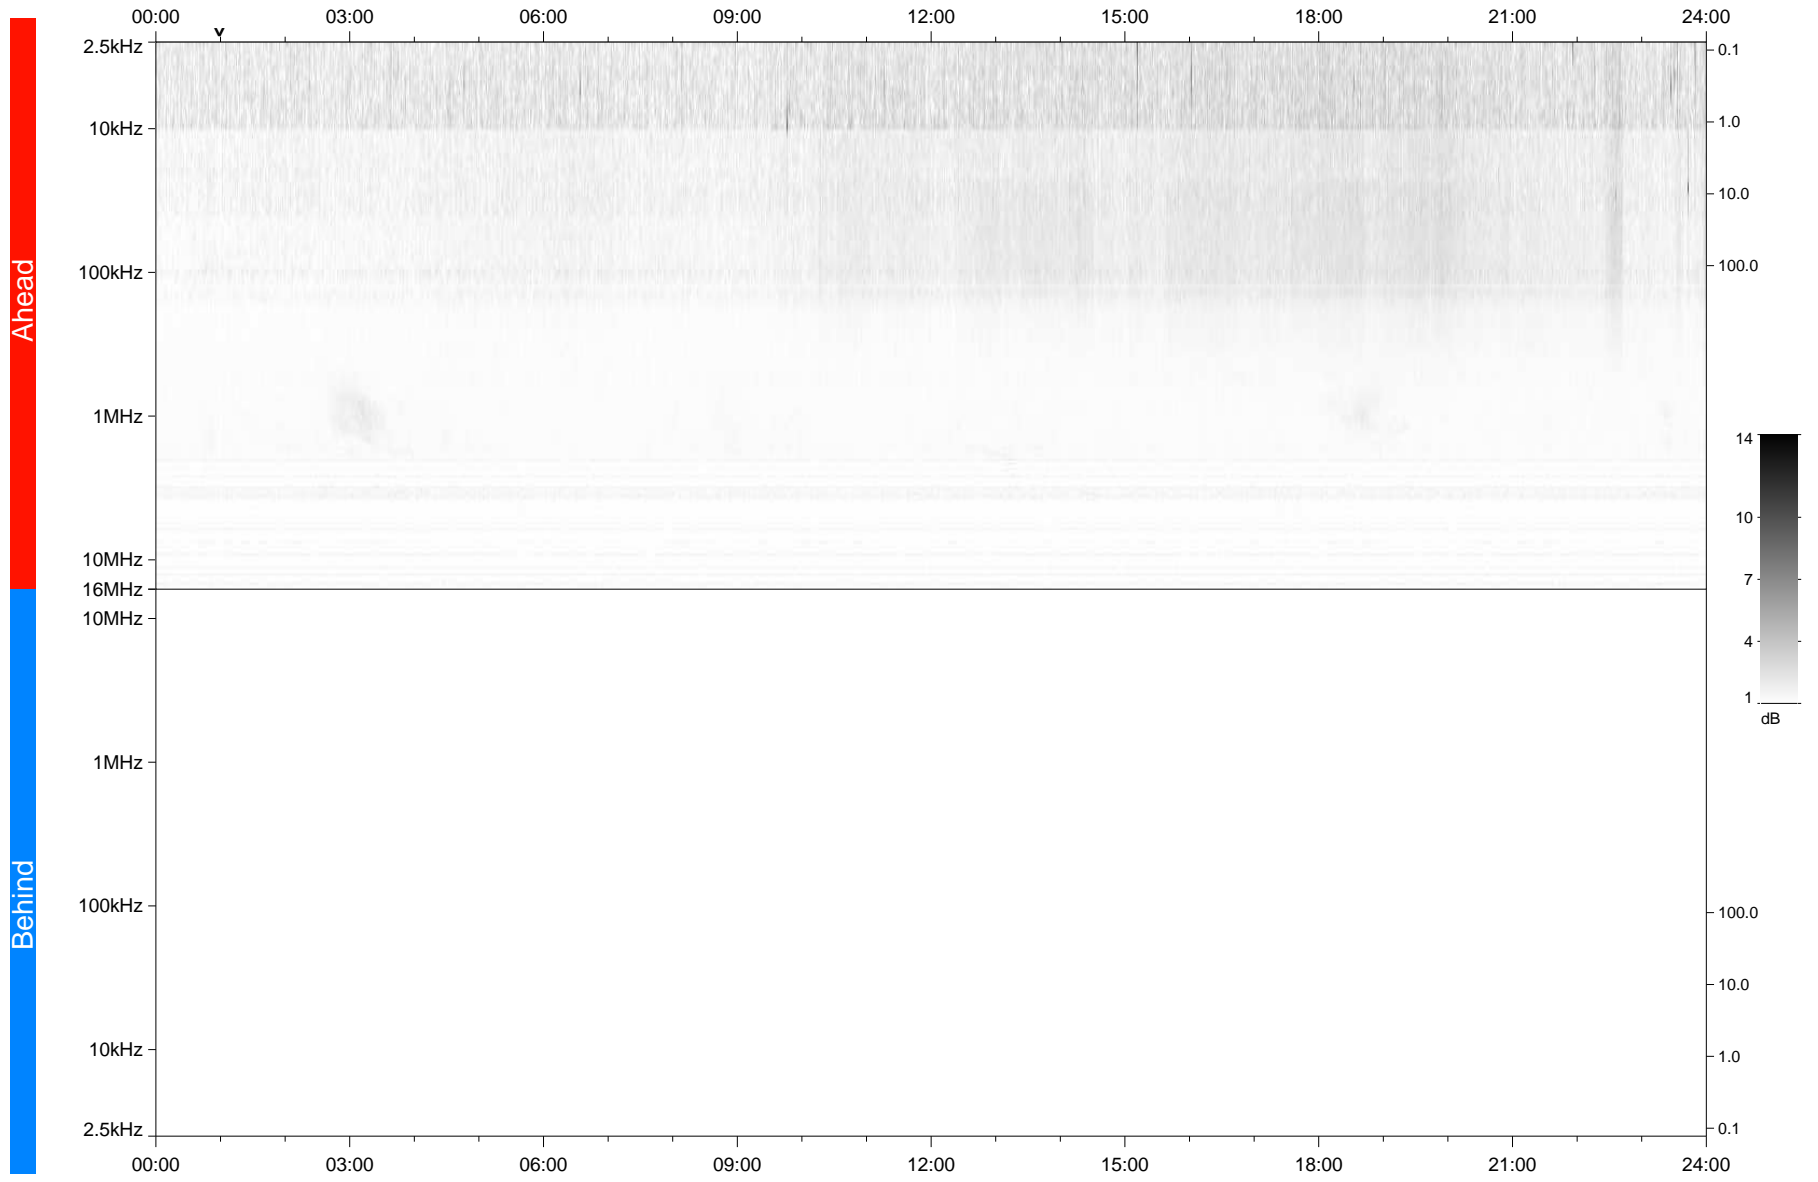

STEREO/WAVES Daily Summary - 24-Jan-2021 (DOY 024)

Ahead source file: swaves_ahead_2021_024_1_05.fin
Ahead PSE Angle: -56.4°

Behind PSE Angle: 56.3°
Behind source file: No STEREO-B data

Time (UTC)

file: stereo_swaves_daily-summary_gray_20210124_v03
made by: space.umn.edu on macOS with TDL 8.8.2 on 2022-08-24 13:57:17, with TLib V945 / dynspec V311