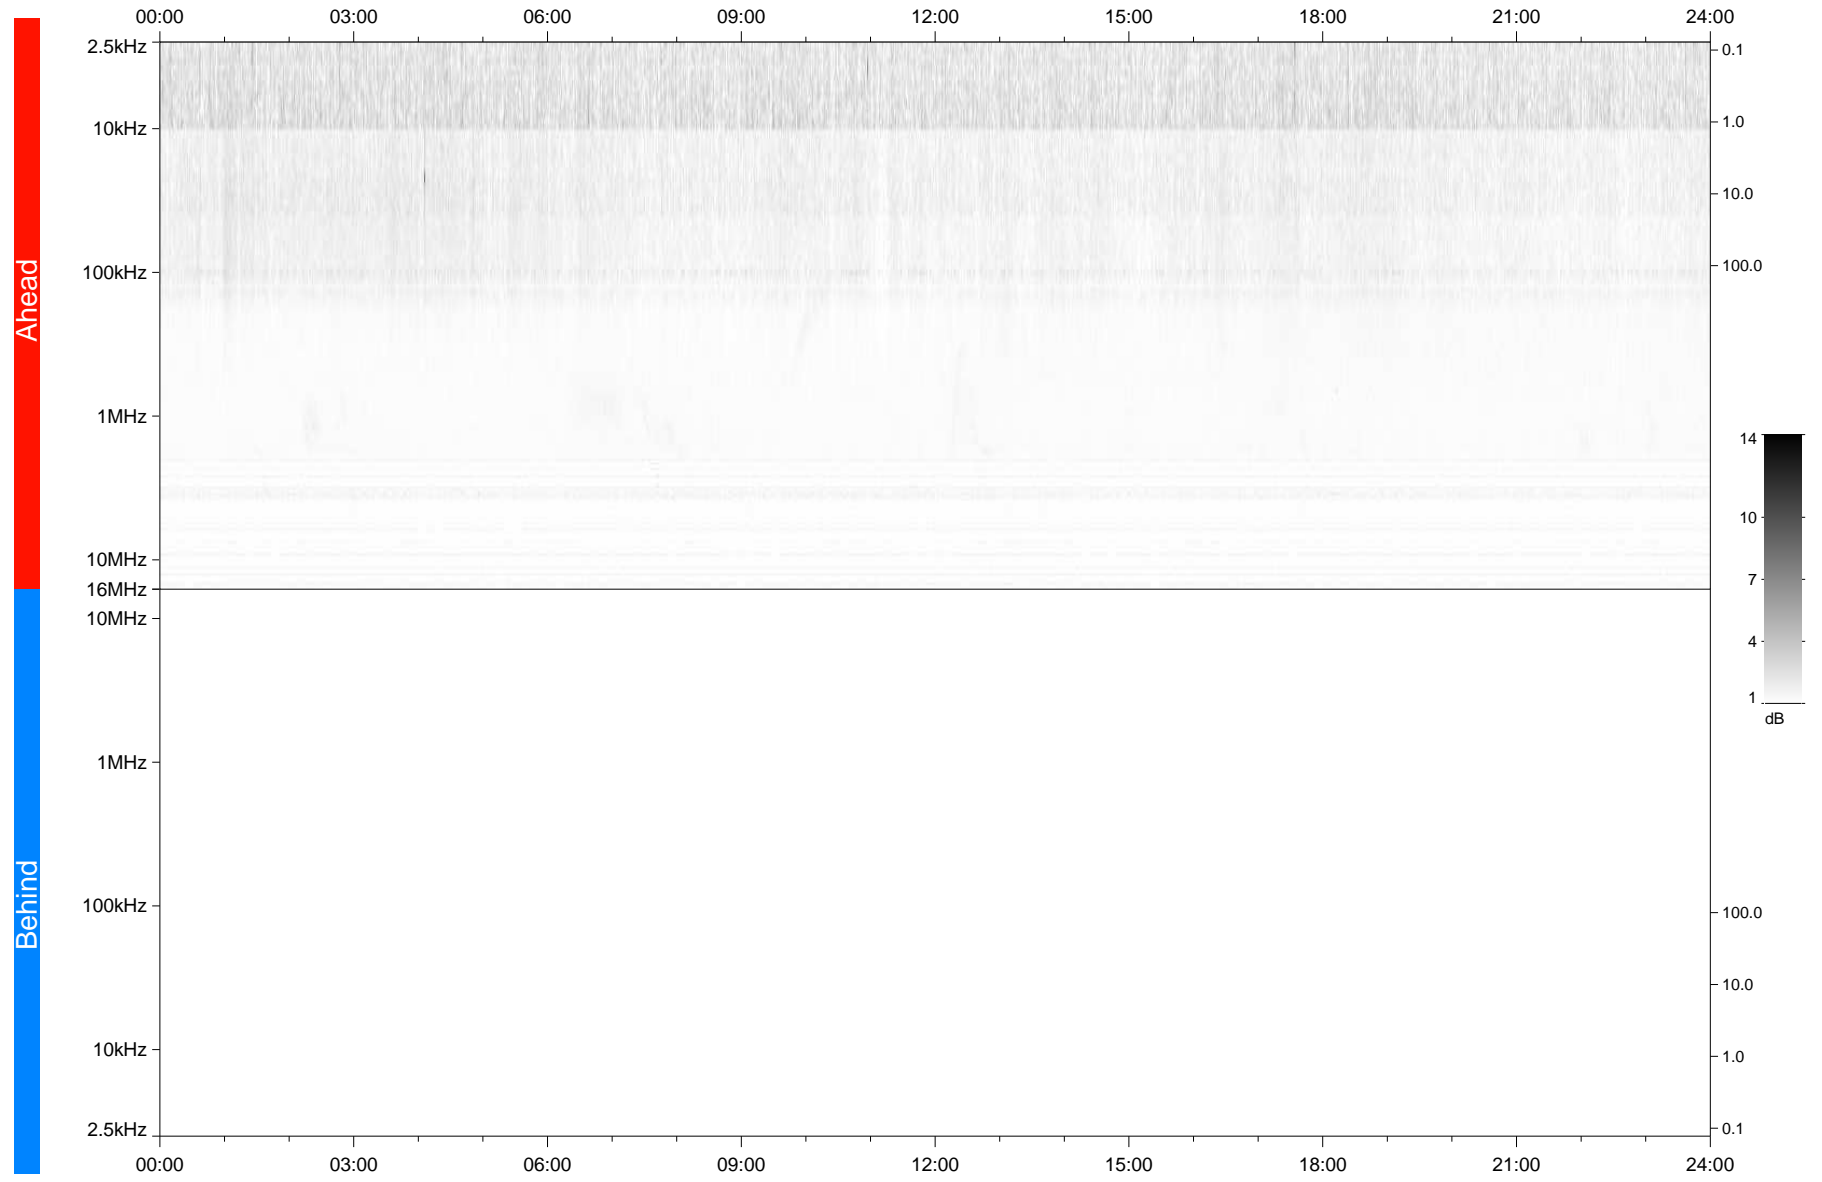

# STEREO/WAVES Daily Summary - 23-Jan-2021 (DOY 023)

Ahead source file: swaves\_ahead\_2021\_023\_1\_05.fin  
Ahead PSE Angle: -56.5°

Behind PSE Angle: 56.3°  
Behind source file: No STEREO-B data

Time (UTC)

file: stereo\_swaves\_daily-summary\_gray\_20210123\_v04  
made by: space.umn.edu on macOS with TDL 8.8.2 on 2022-10-02 12:33:37, with TLib V945 / dynspec V311