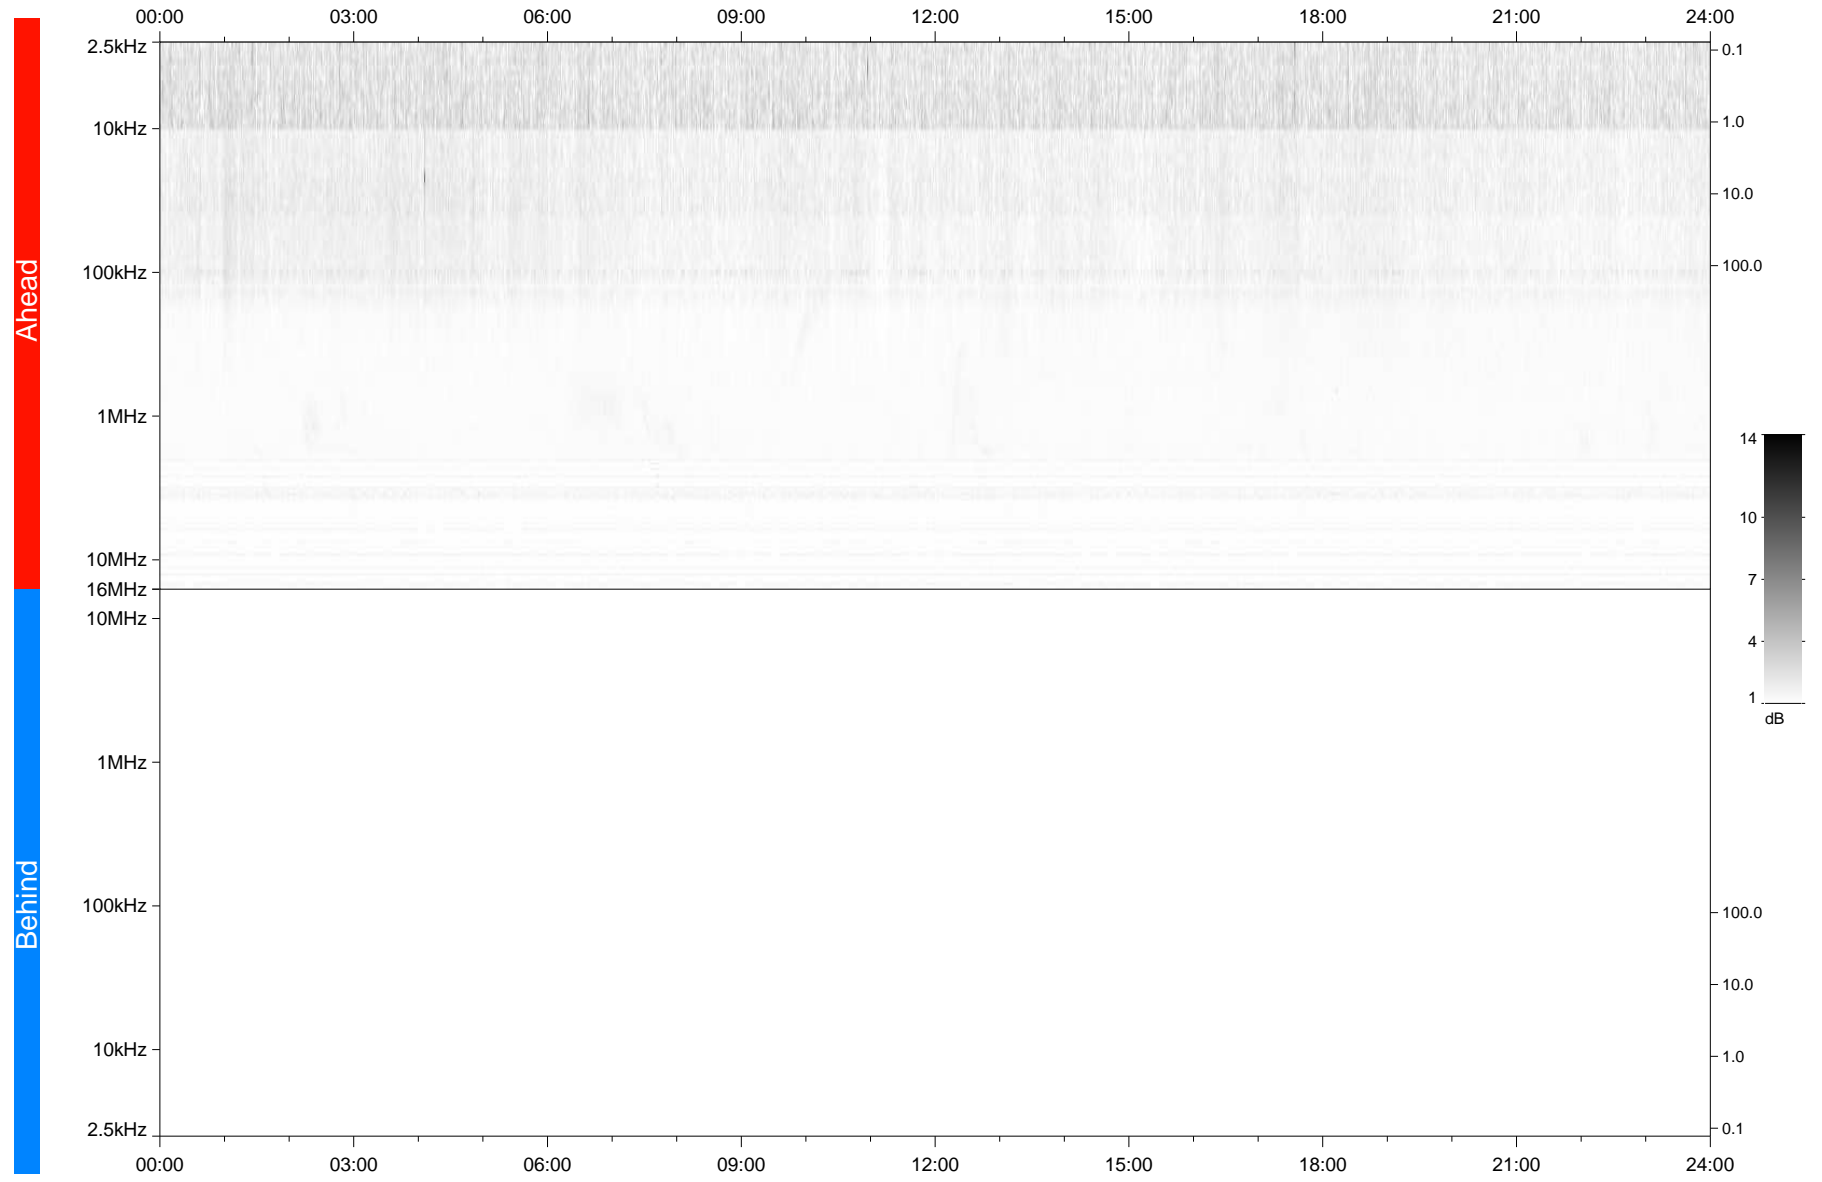

STEREO/WAVES Daily Summary - 23-Jan-2021 (DOY 023)

Ahead source file: swaves_ahead_2021_023_1_05.fin
Ahead PSE Angle: -56.5°

Behind PSE Angle: 56.3°
Behind source file: No STEREO-B data

Time (UTC)

file: stereo_swaves_daily-summary_gray_20210123_v03
made by: space.umn.edu on macOS with TDL 8.8.2 on 2022-08-24 13:55:56, with TLib V945 / dynspec V311