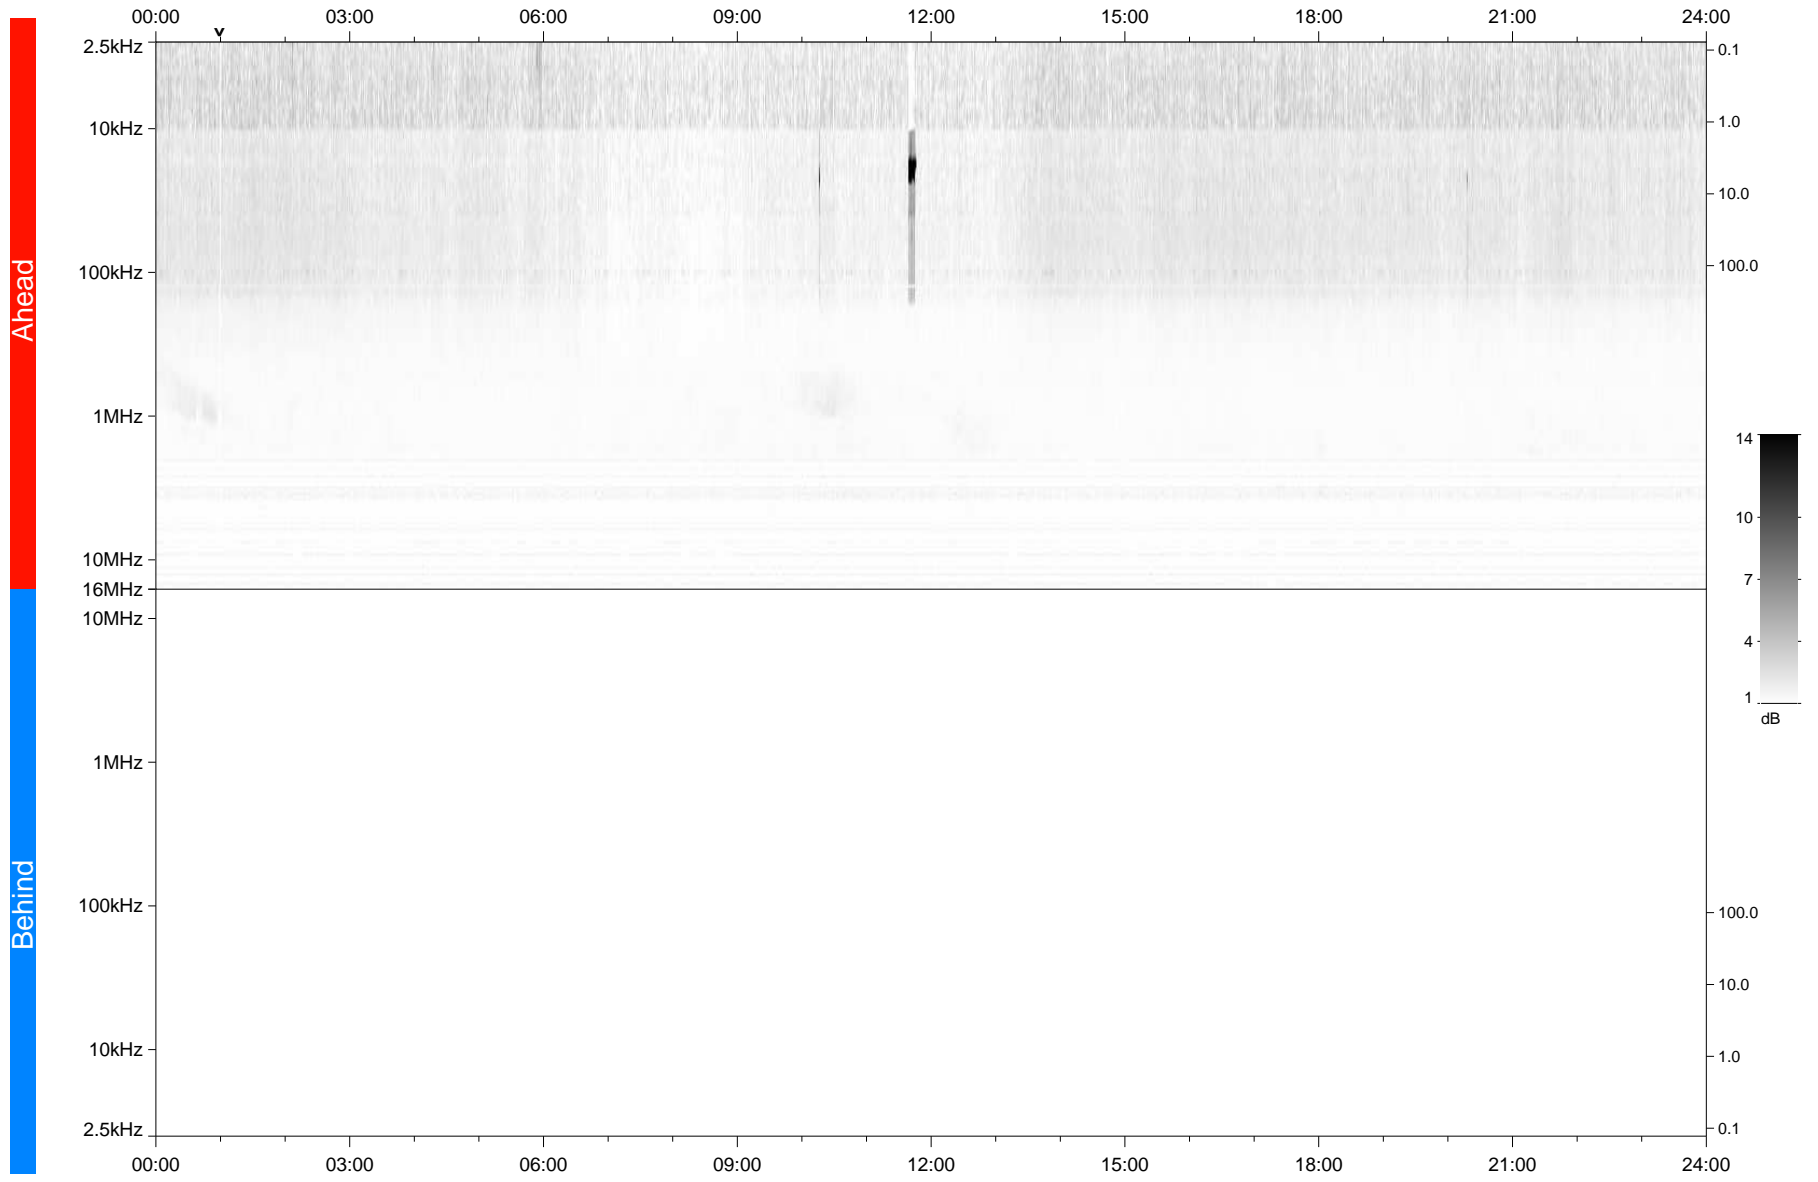

STEREO/WAVES Daily Summary - 22-Jan-2021 (DOY 022)

Ahead source file: swaves_ahead_2021_022_1_05.fin
Ahead PSE Angle: -56.5°

Behind PSE Angle: 56.4°
Behind source file: No STEREO-B data

Time (UTC)

file: stereo_swaves_daily-summary_gray_20210122_v04
made by: space.umn.edu on macOS with TDL 8.8.2 on 2022-10-02 12:32:09, with TLib V945 / dynspec V311