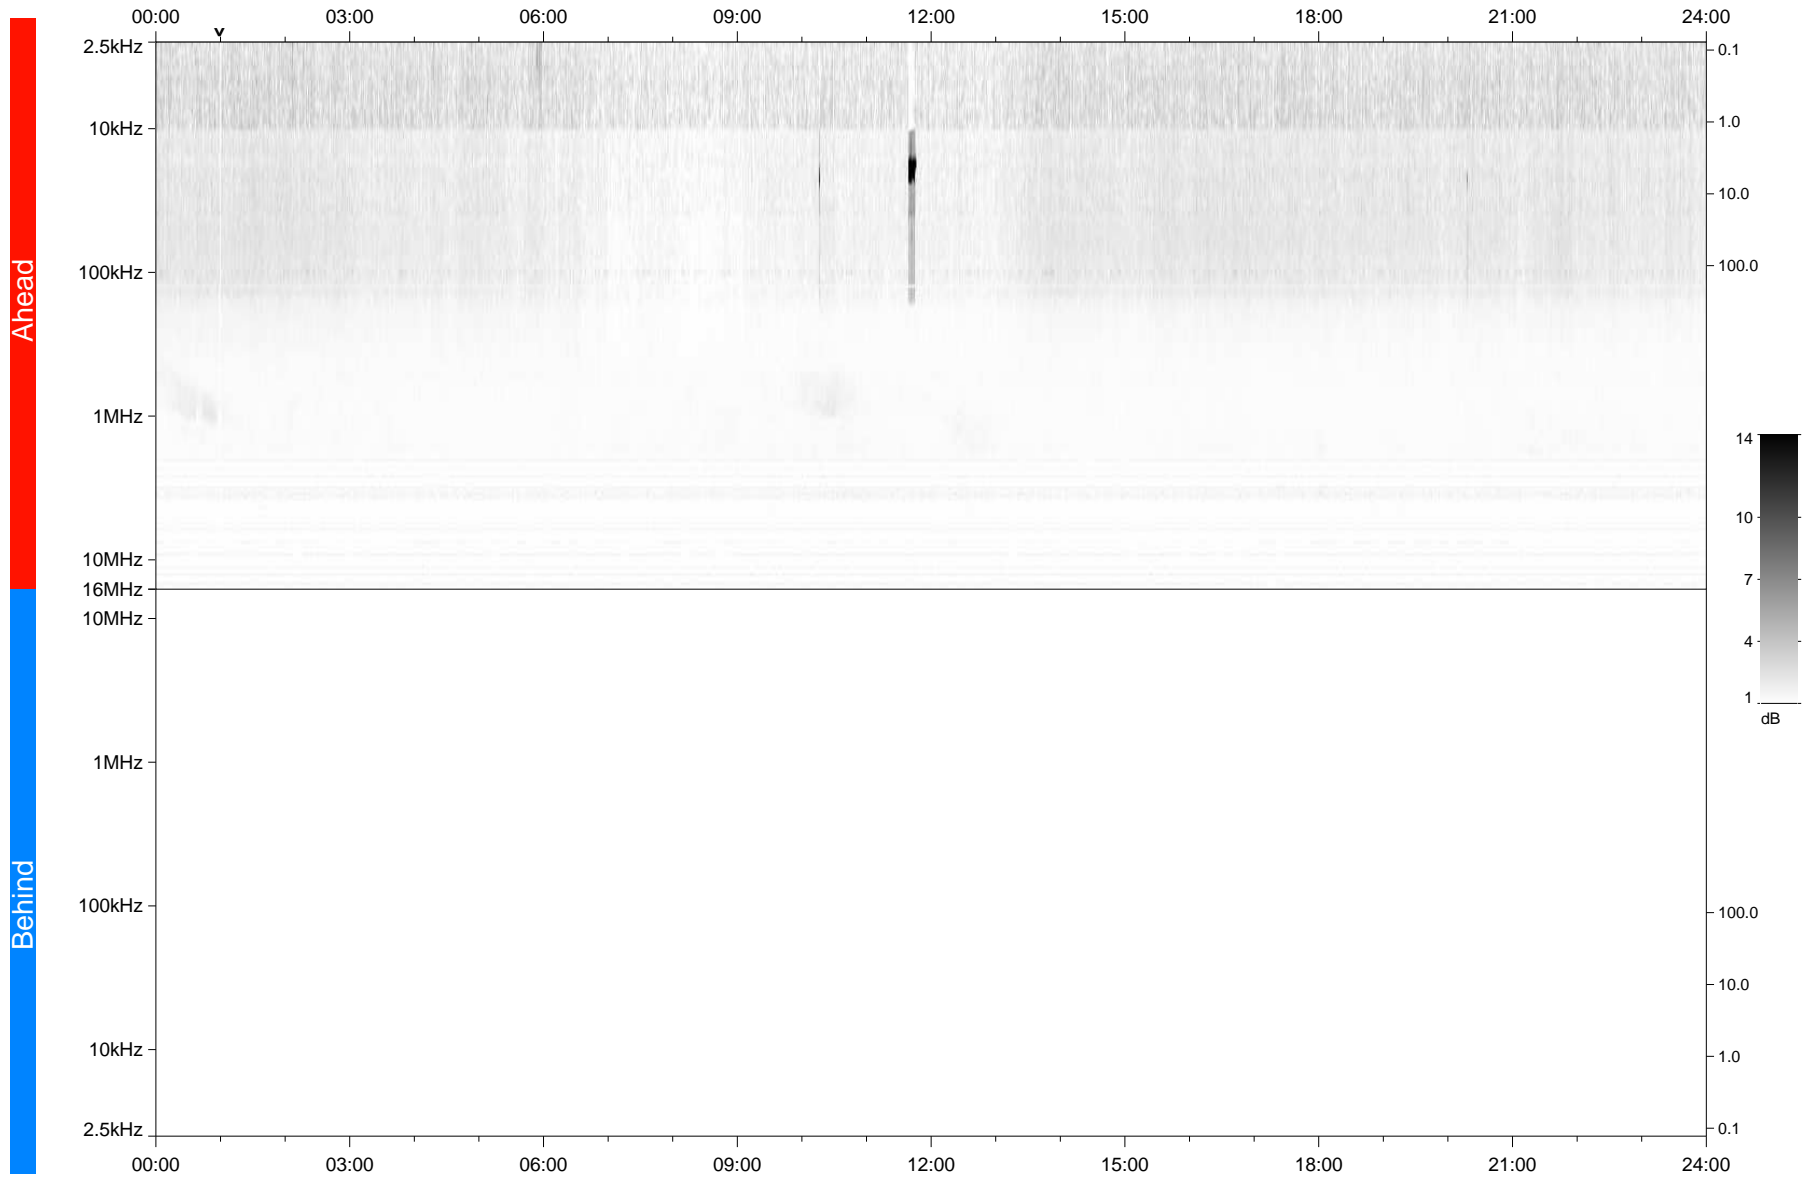

STEREO/WAVES Daily Summary - 22-Jan-2021 (DOY 022)

Ahead source file: swaves_ahead_2021_022_1_05.fin
Ahead PSE Angle: -56.5°

Behind PSE Angle: 56.4°
Behind source file: No STEREO-B data

Time (UTC)

file: stereo_swaves_daily-summary_gray_20210122_v03
made by: space.umn.edu on macOS with IDL 8.8.2 on 2022-08-24 13:54:35, with TLib V945 / dynspec V311