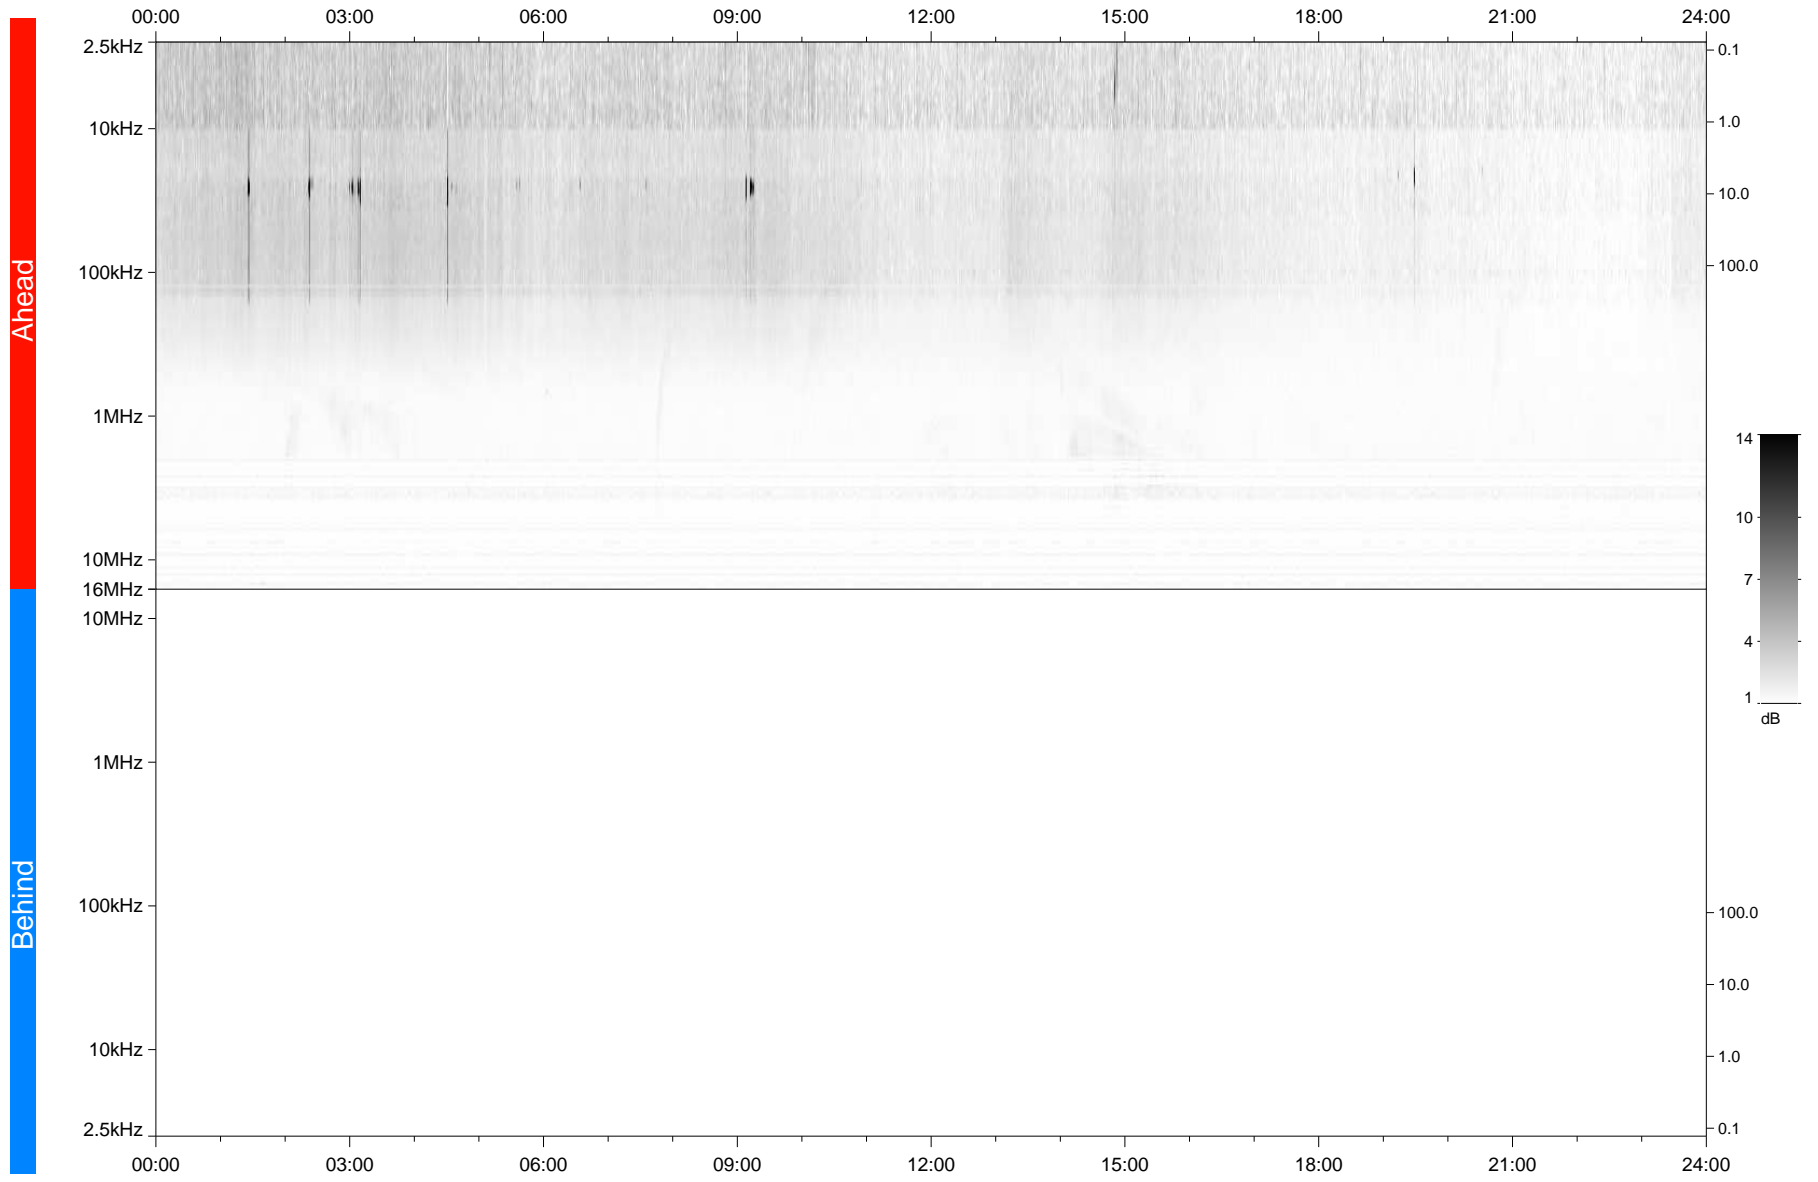

# STEREO/WAVES Daily Summary - 21-Jan-2021 (DOY 021)

Ahead source file: swaves\_ahead\_2021\_021\_1\_05.fin  
Ahead PSE Angle: -56.6°

Behind PSE Angle: 56.4°  
Behind source file: No STEREO-B data

Time (UTC)

file: stereo\_swaves\_daily-summary\_gray\_20210121\_v04  
made by: space.umn.edu on macOS with TDL 8.8.2 on 2022-10-02 12:30:38, with TLib V945 / dynspec V311