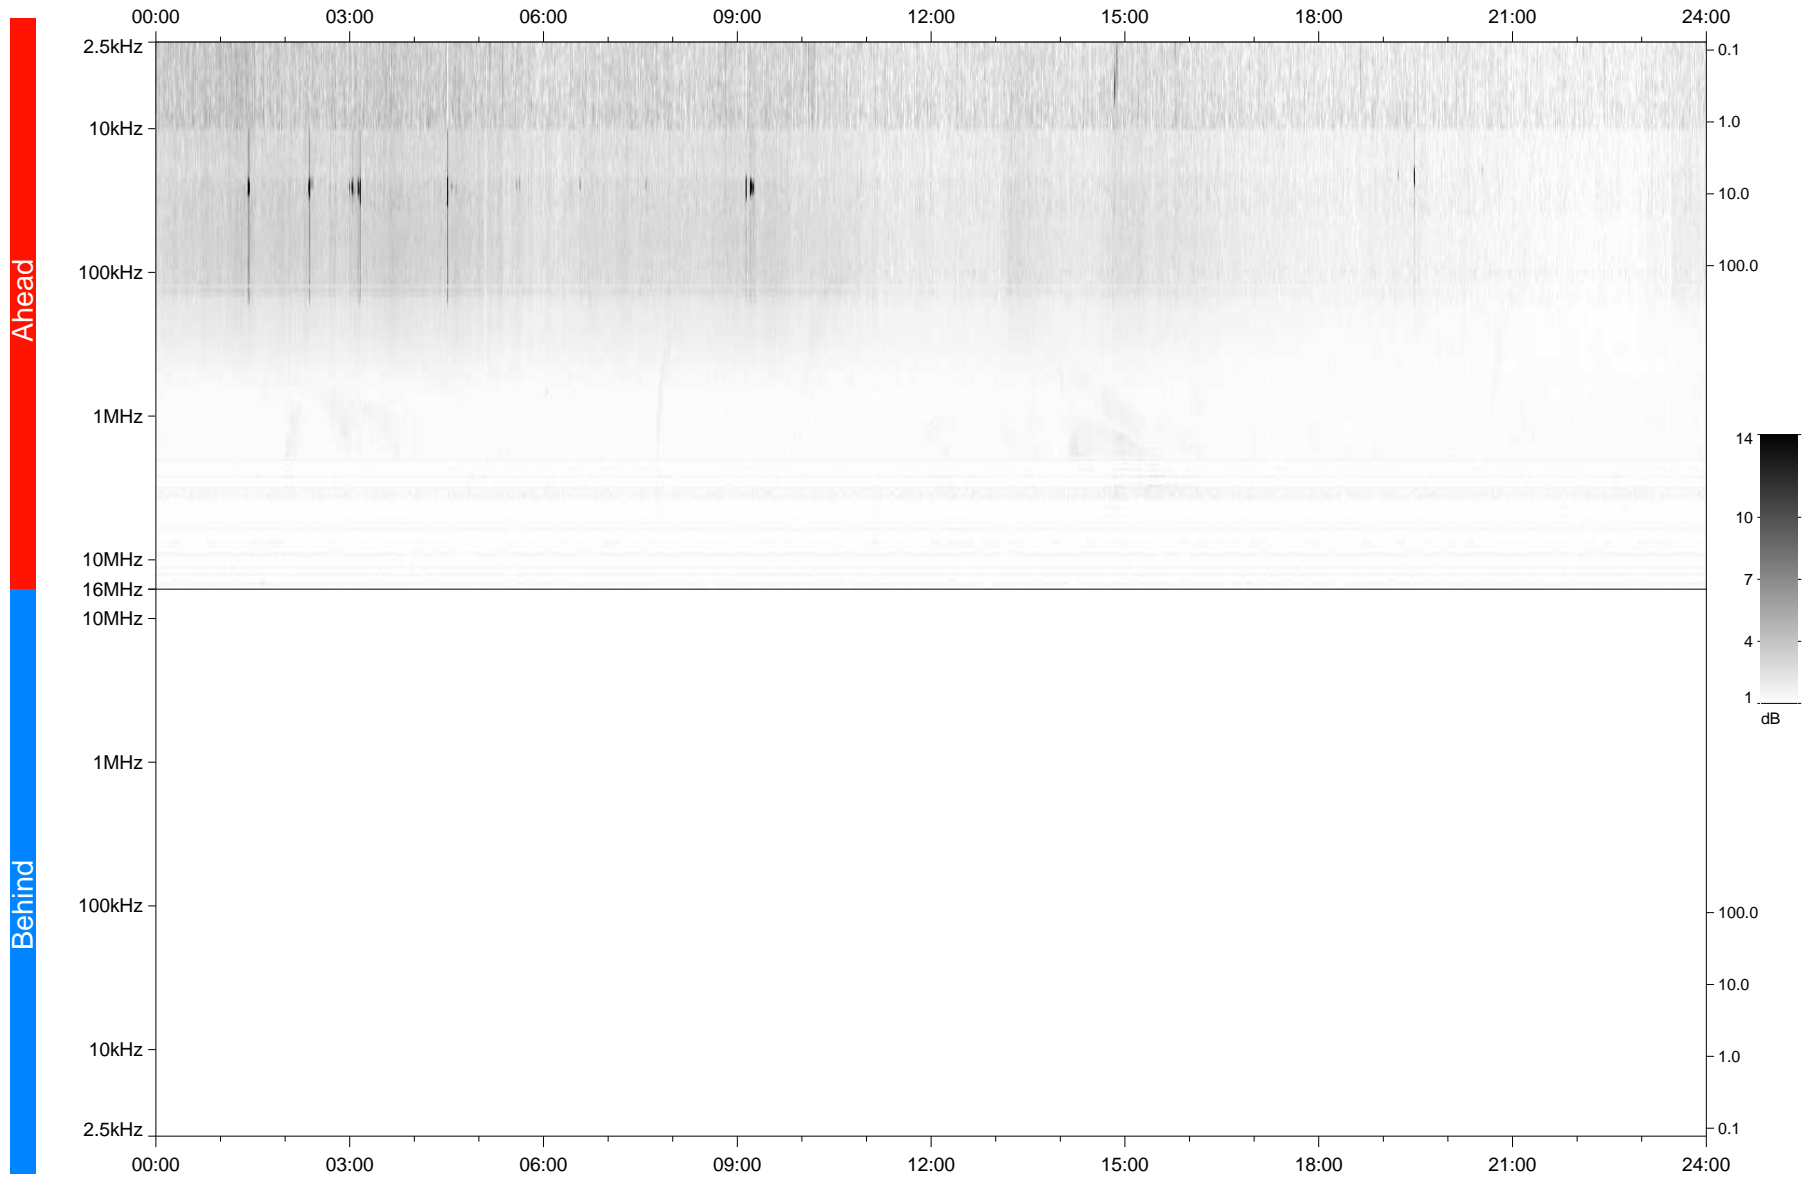

STEREO/WAVES Daily Summary - 21-Jan-2021 (DOY 021)

Ahead source file: swaves_ahead_2021_021_1_05.fin
Ahead PSE Angle: -56.6°

Behind PSE Angle: 56.4°
Behind source file: No STEREO-B data

Time (UTC)

file: stereo_swaves_daily-summary_gray_20210121_v03
made by: space.umn.edu on macOS with IDL 8.8.2 on 2022-08-24 13:53:12, with TLib V945 / dynspec V311