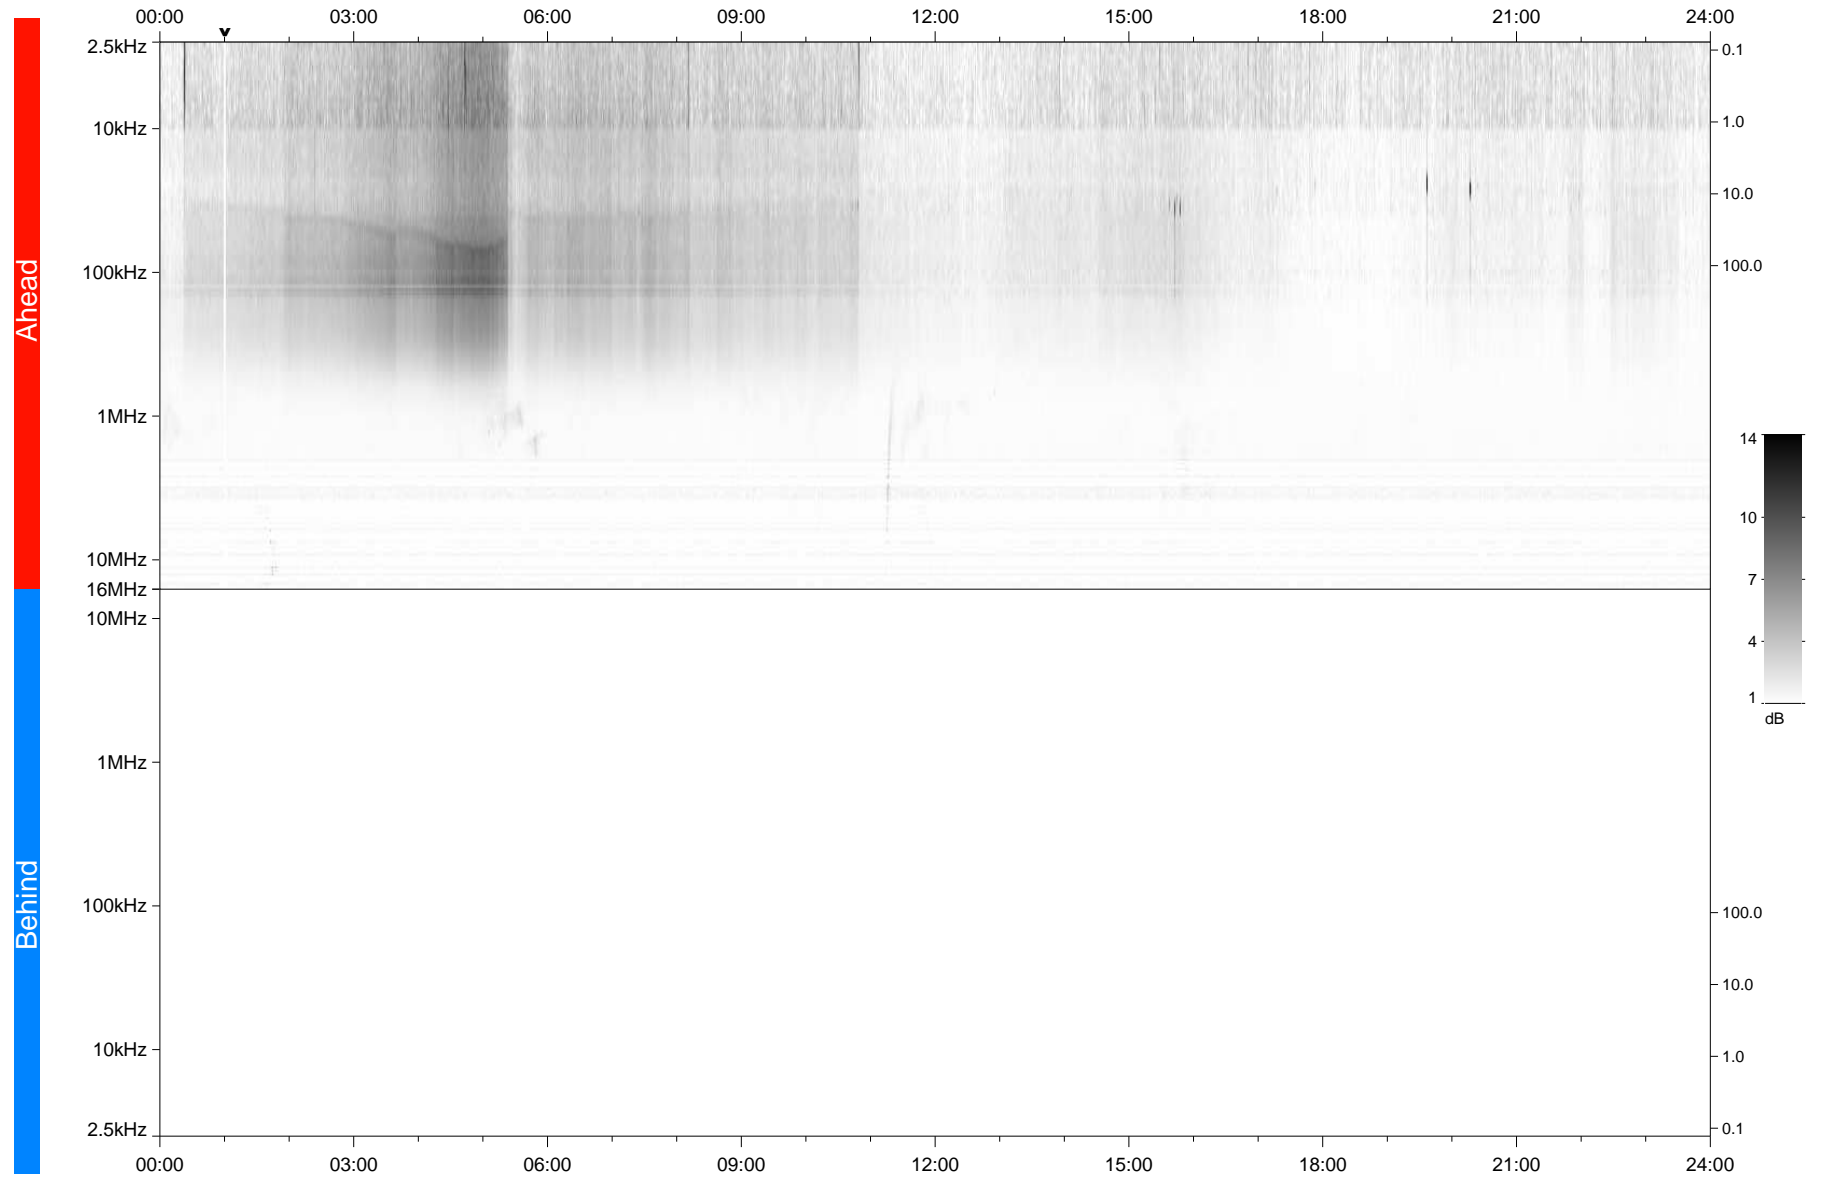

STEREO/WAVES Daily Summary - 20-Jan-2021 (DOY 020)

Ahead source file: swaves_ahead_2021_020_1_05.fin
Ahead PSE Angle: -56.6°

Behind PSE Angle: 56.4°
Behind source file: No STEREO-B data

Time (UTC)

file: stereo_swaves_daily-summary_gray_20210120_v04
made by: space.umn.edu on macOS with TDL 8.8.2 on 2022-10-02 12:29:09, with TLib V945 / dynspec V311