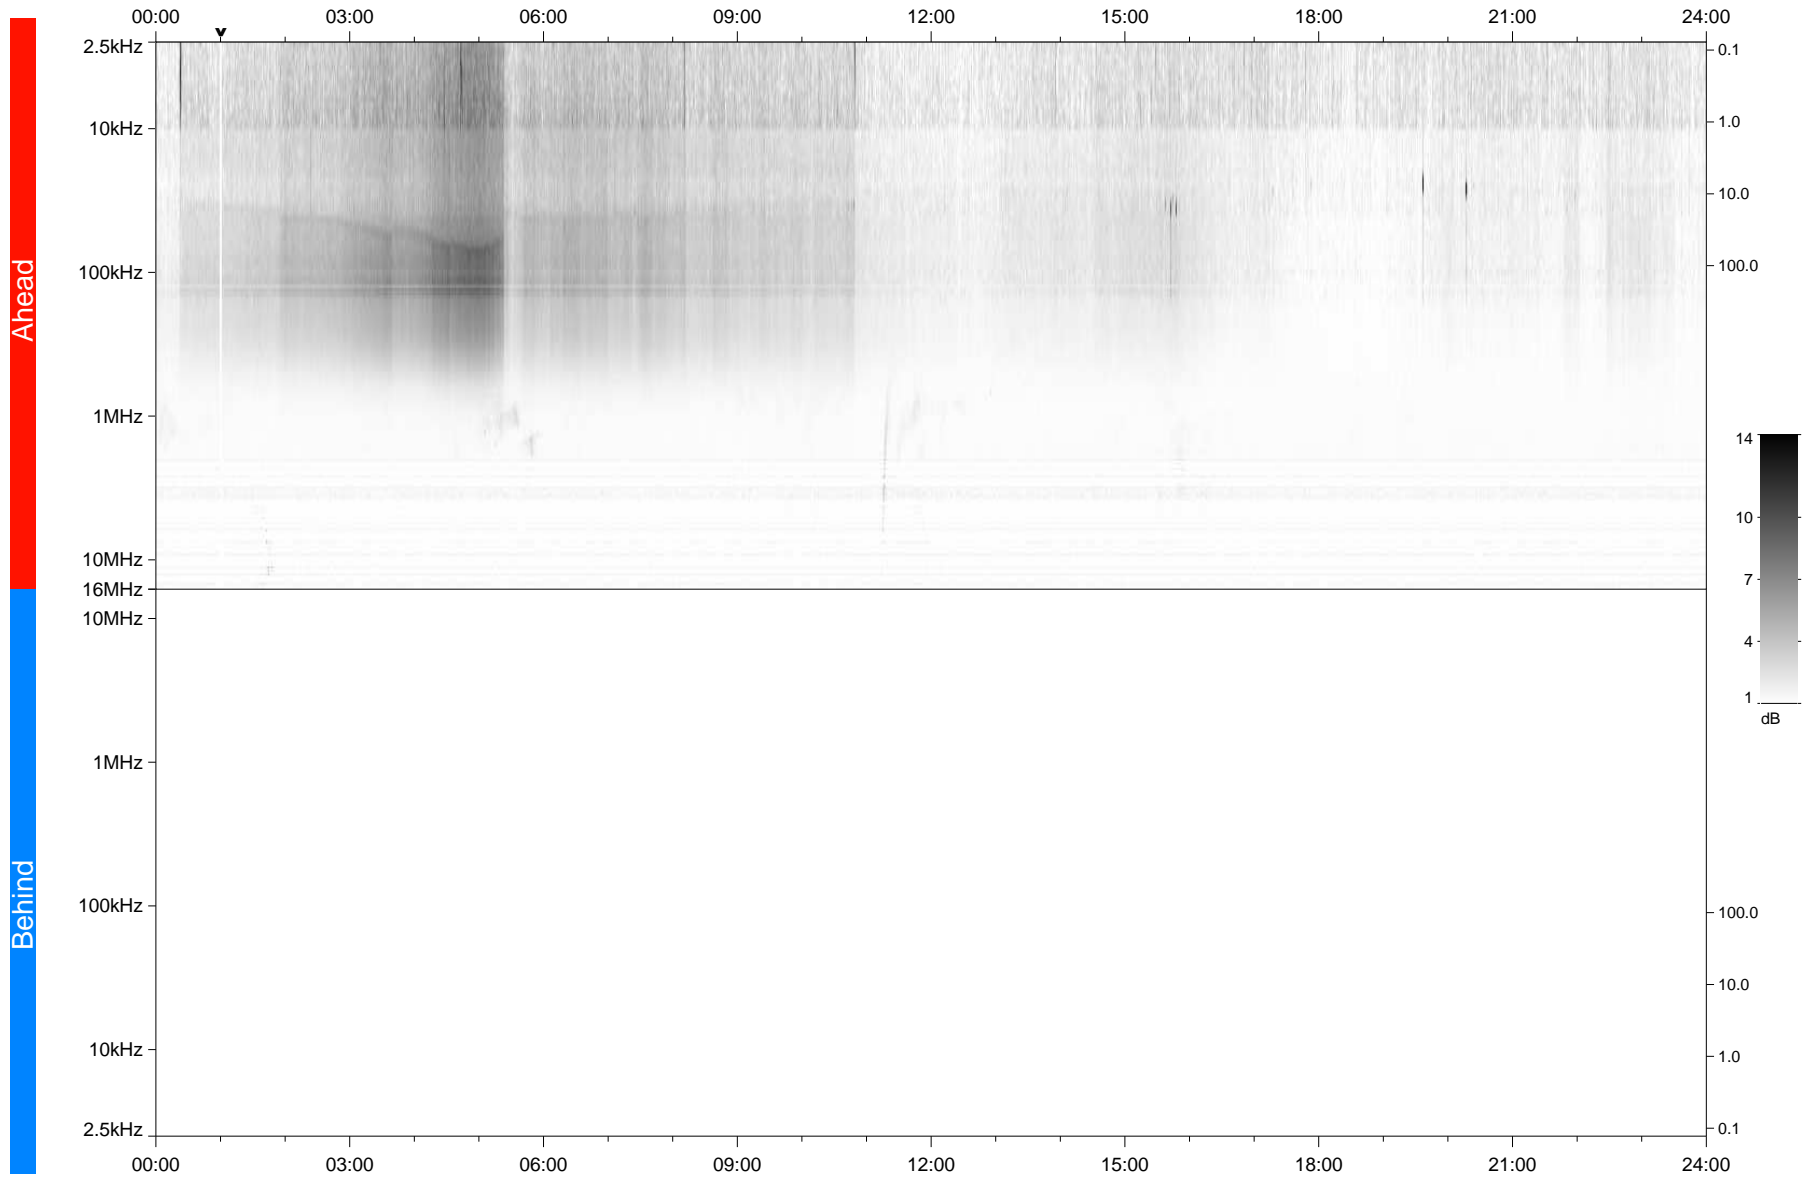

STEREO/WAVES Daily Summary - 20-Jan-2021 (DOY 020)

Ahead source file: swaves_ahead_2021_020_1_05.fin
Ahead PSE Angle: -56.6°

Behind PSE Angle: 56.4°
Behind source file: No STEREO-B data

Time (UTC)

file: stereo_swaves_daily-summary_gray_20210120_v03
made by: space.umn.edu on macOS with TDL 8.8.2 on 2022-08-24 13:51:50, with TLib V945 / dynspec V311