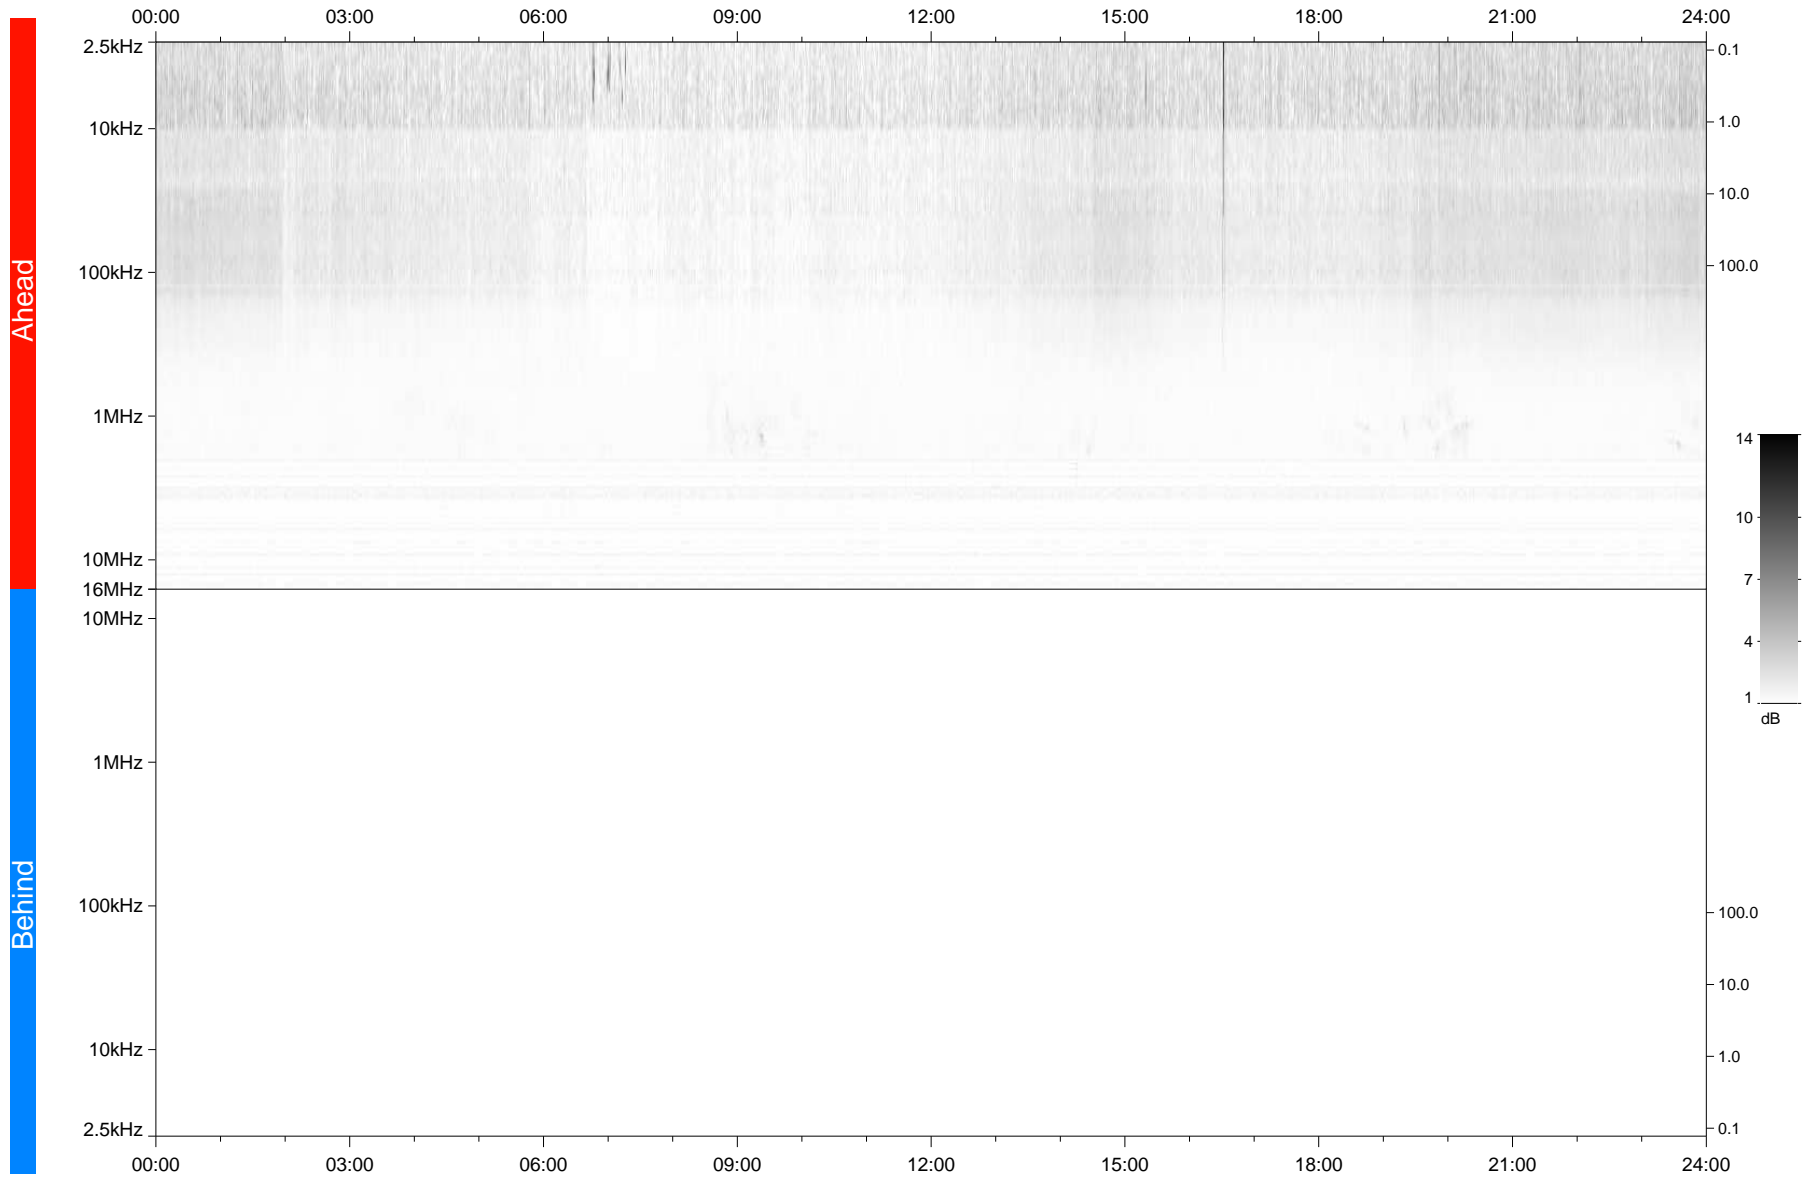

STEREO/WAVES Daily Summary - 19-Jan-2021 (DOY 019)

Ahead source file: swaves_ahead_2021_019_1_05.fin
Ahead PSE Angle: -56.5°

Behind PSE Angle: 56.5°
Behind source file: No STEREO-B data

Time (UTC)

file: stereo_swaves_daily-summary_gray_20210119_v03
made by: space.umn.edu on macOS with IDL 8.8.2 on 2022-08-24 13:50:27, with TLib V945 / dynspec V311