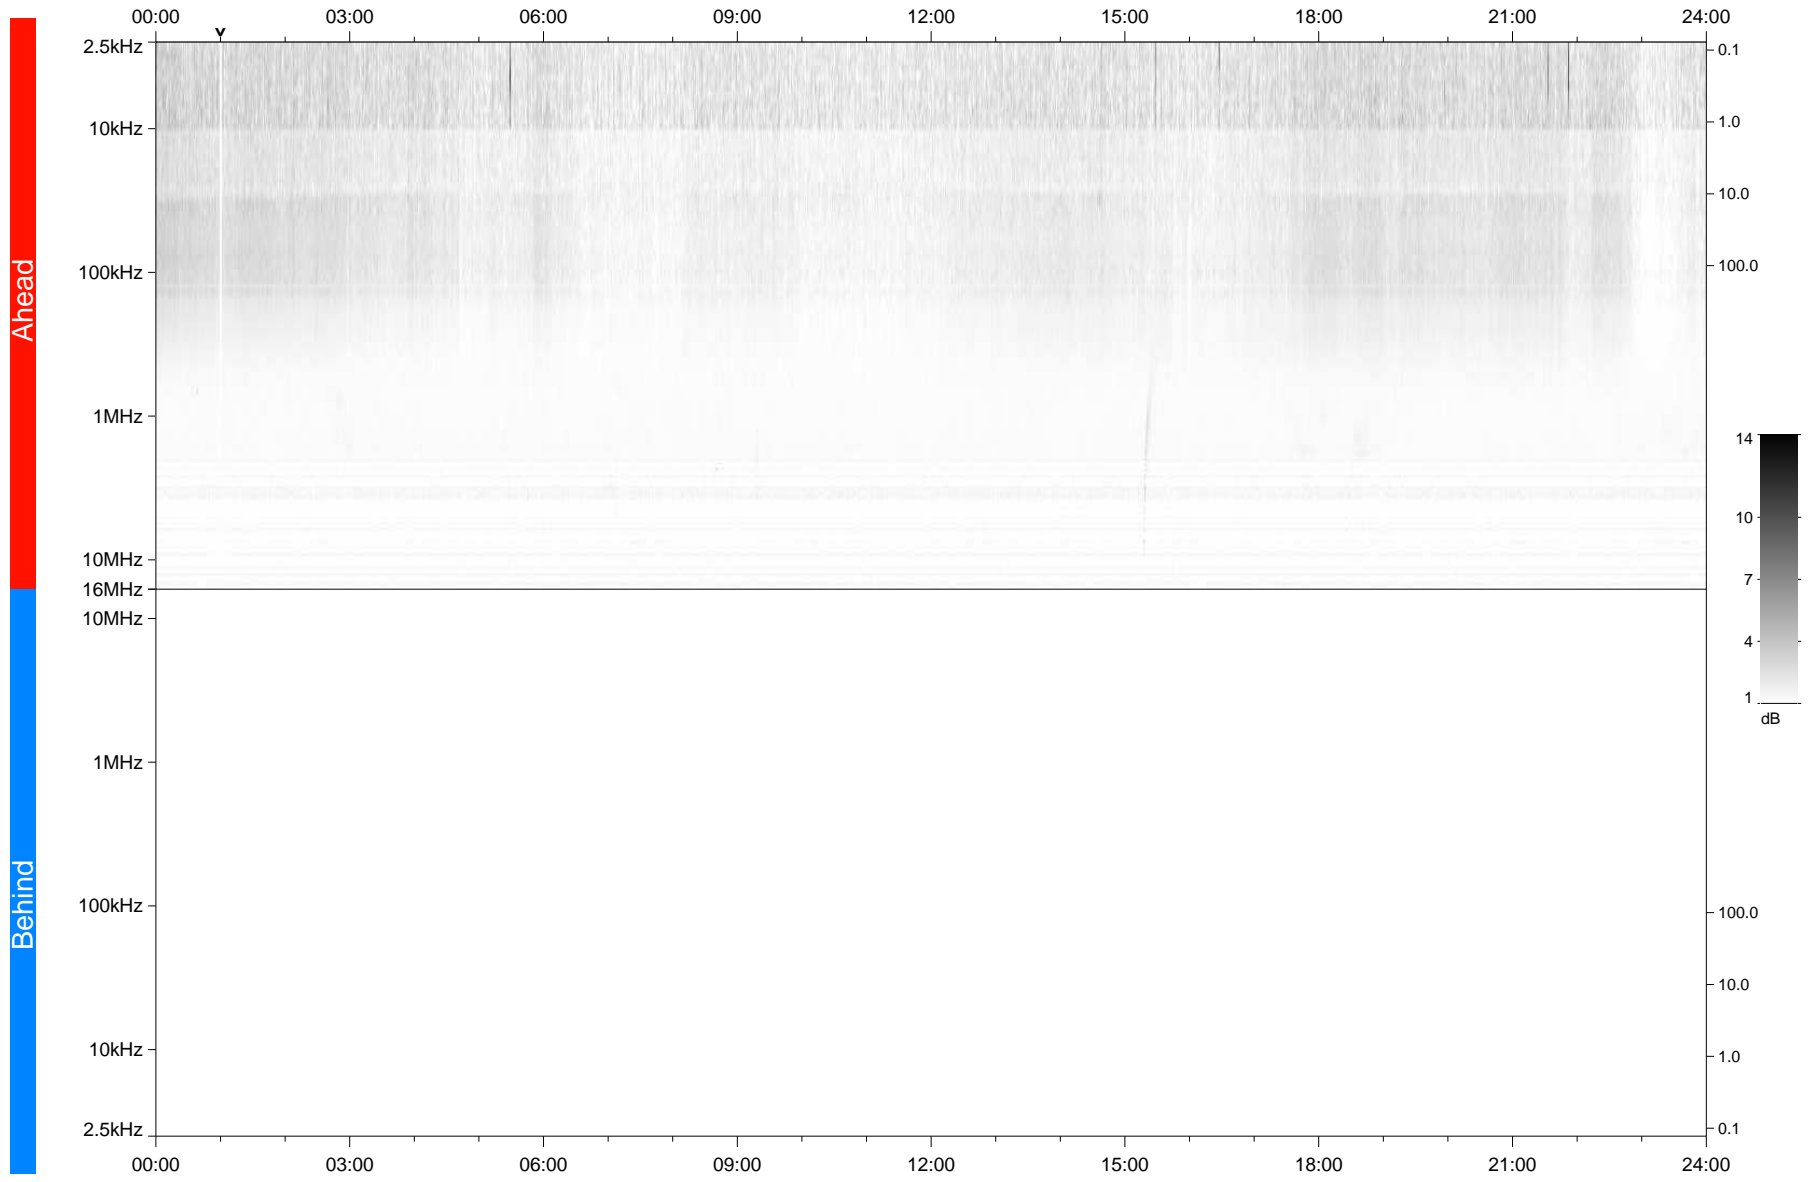

# STEREO/WAVES Daily Summary - 18-Jan-2021 (DOY 018)

Ahead source file: swaves\_ahead\_2021\_018\_1\_05.fin  
Ahead PSE Angle: -56.6°

Behind PSE Angle: 56.6°  
Behind source file: No STEREO-B data

Time (UTC)

file: stereo\_swaves\_daily-summary\_gray\_20210118\_v04  
made by: space.umn.edu on macOS with TDL 8.8.2 on 2022-10-02 12:26:09, with TLib V945 / dynspec V311