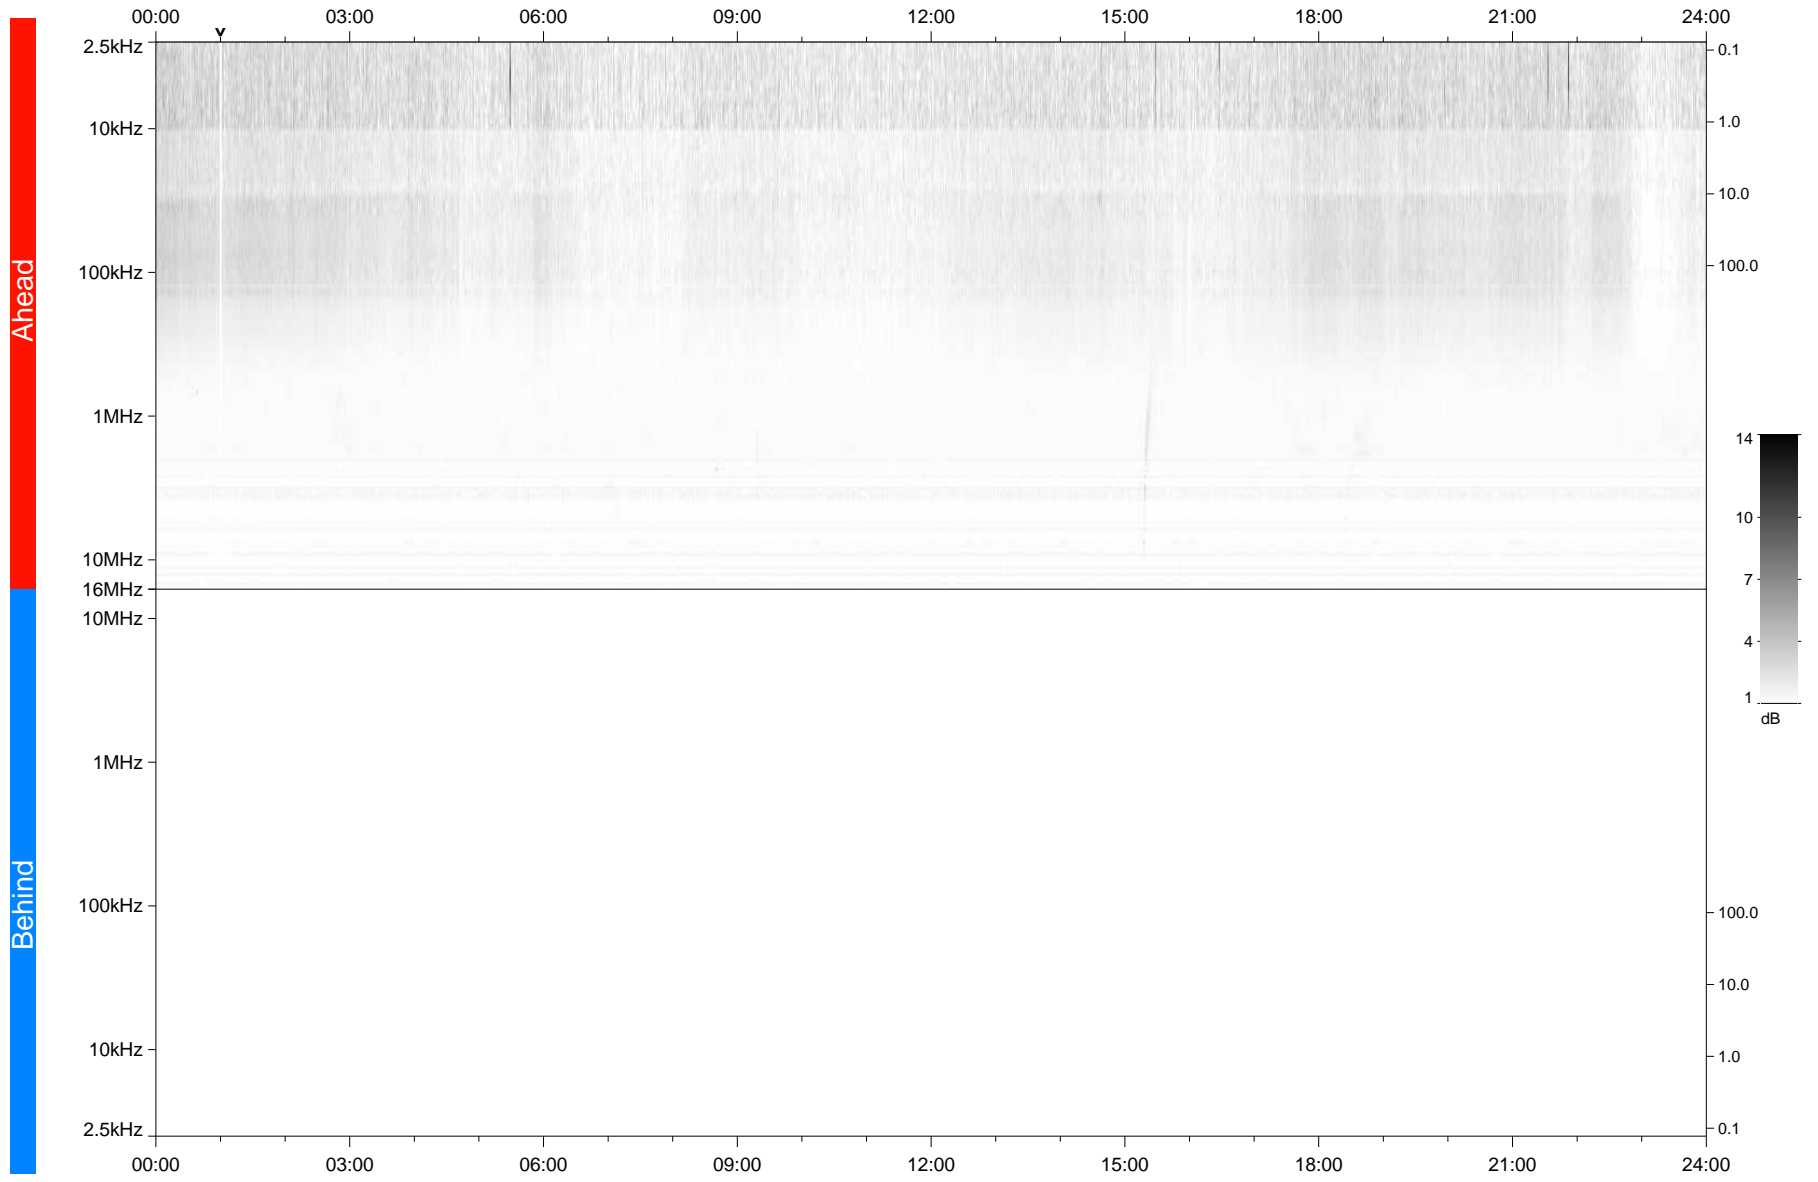

# STEREO/WAVES Daily Summary - 18-Jan-2021 (DOY 018)

Ahead source file: swaves\_ahead\_2021\_018\_1\_05.fin  
Ahead PSE Angle: -56.6°

Behind PSE Angle: 56.6°  
Behind source file: No STEREO-B data

Time (UTC)

file: stereo\_swaves\_daily-summary\_gray\_20210118\_v03  
made by: space.umn.edu on macOS with TDL 8.8.2 on 2022-08-24 13:49:06, with TLib V945 / dynspec V311