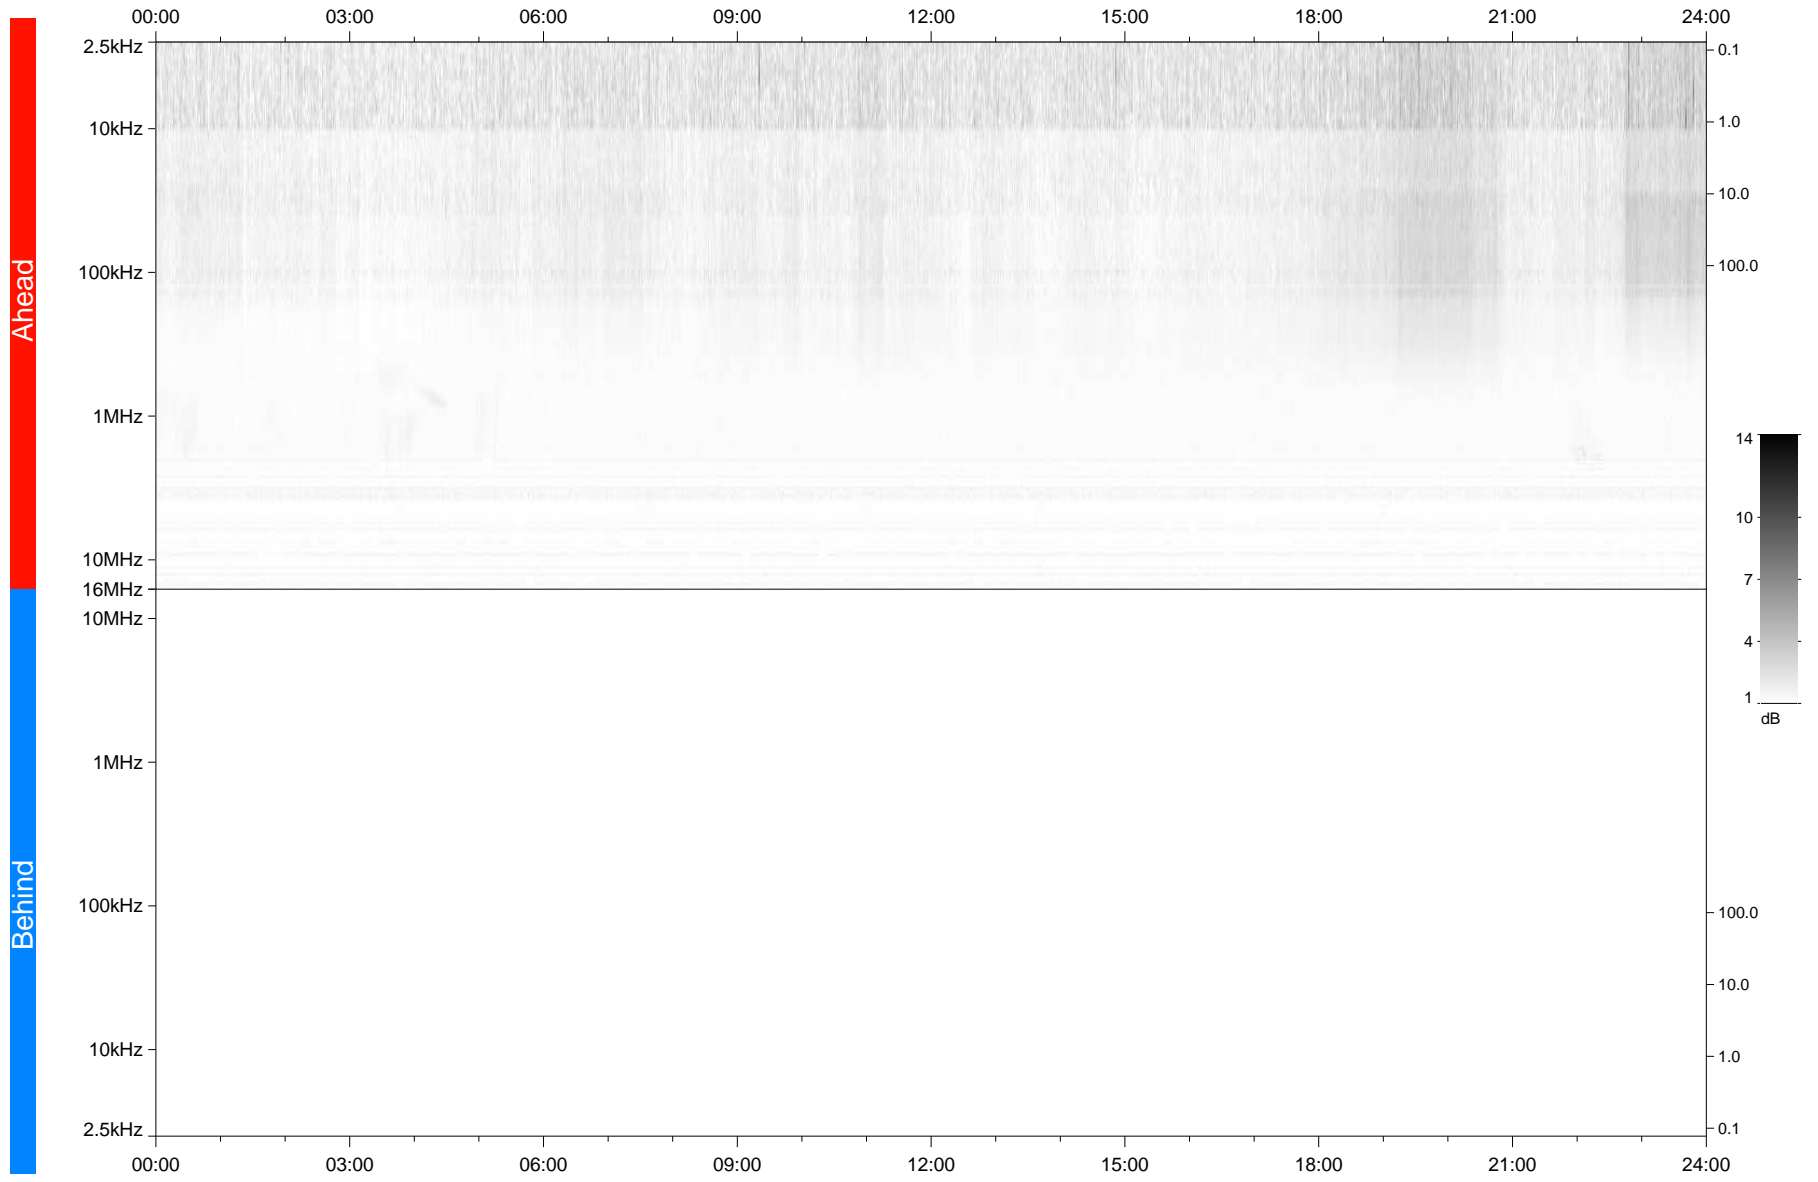

# STEREO/WAVES Daily Summary - 17-Jan-2021 (DOY 017)

Ahead source file: swaves\_ahead\_2021\_017\_1\_05.fin  
Ahead PSE Angle: -56.6°

Behind PSE Angle: 56.6°  
Behind source file: No STEREO-B data

Time (UTC)

file: stereo\_swaves\_daily-summary\_gray\_20210117\_v04  
made by: space.umn.edu on macOS with IDL 8.8.2 on 2022-10-02 12:24:41, with TMLib V945 / dynspec V311