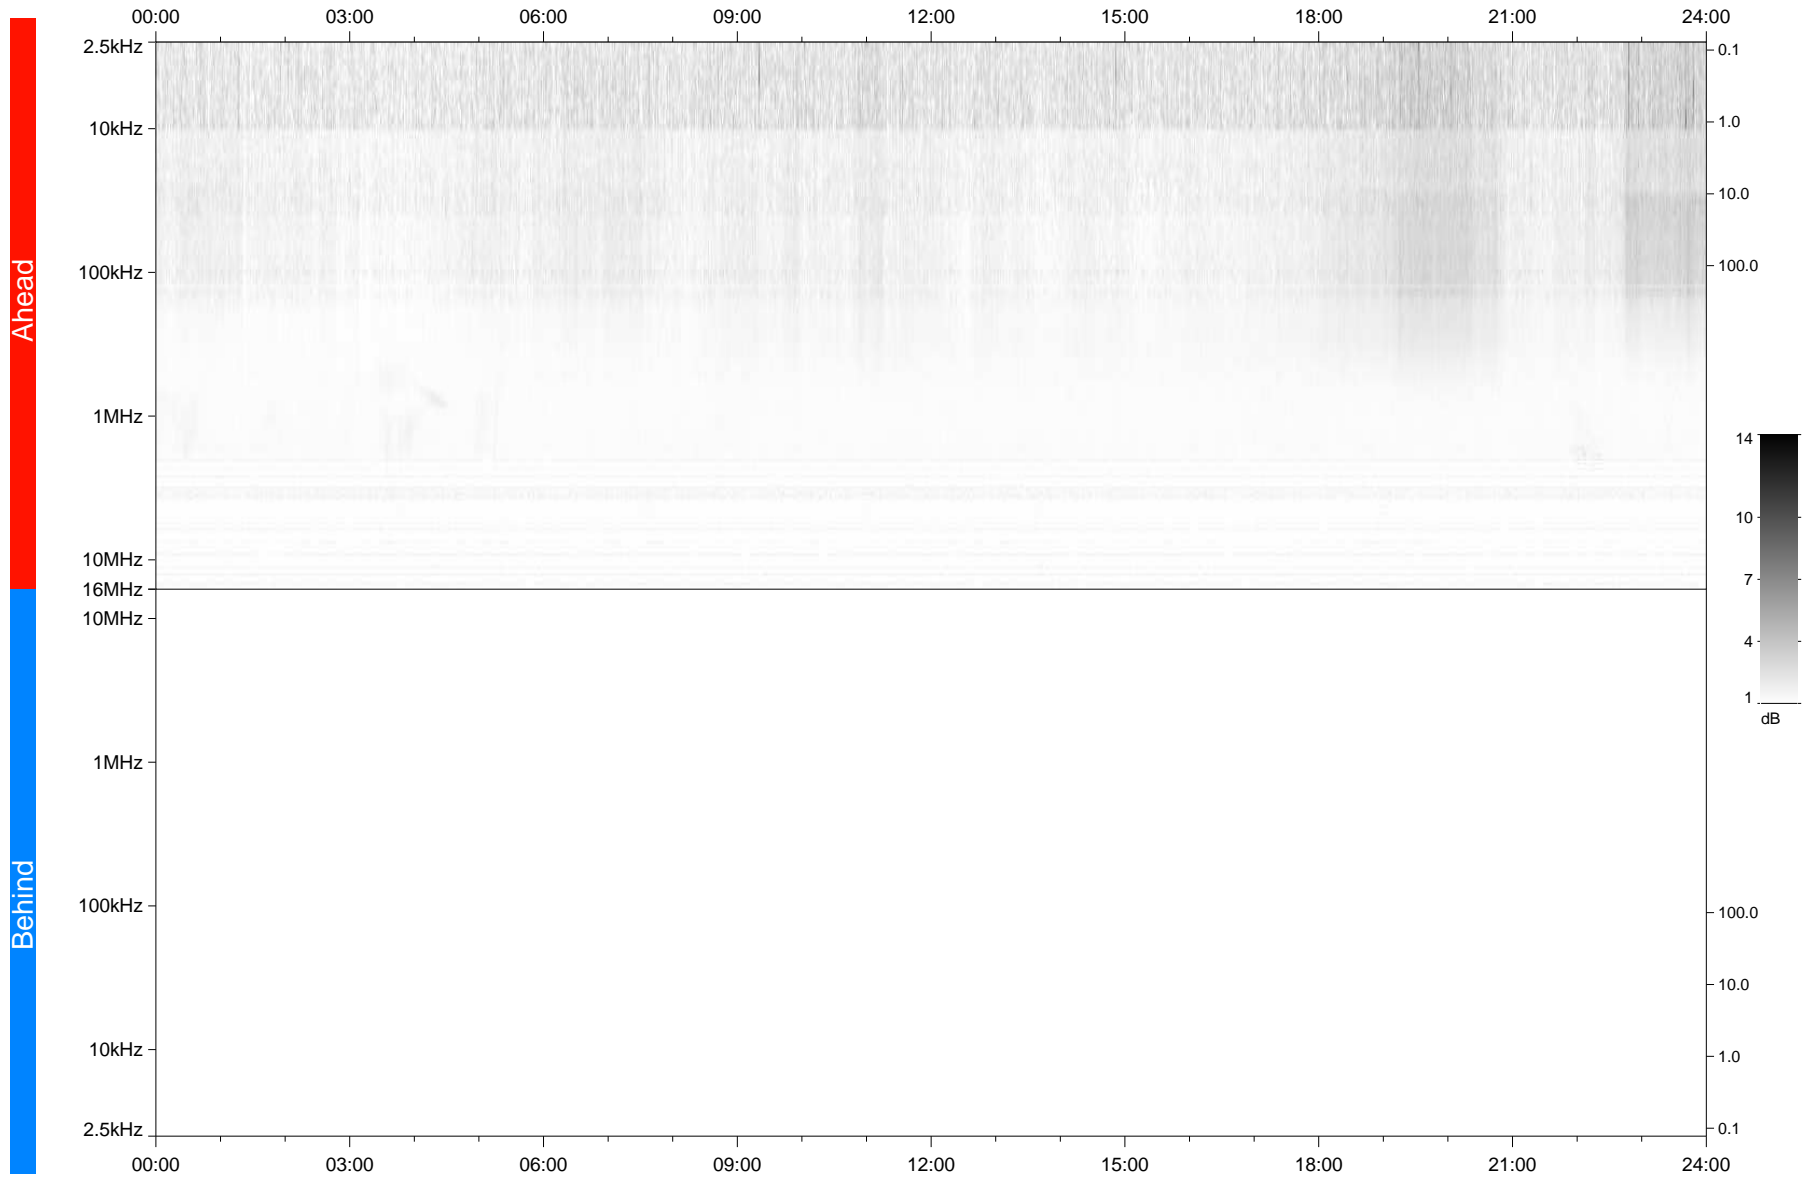

# STEREO/WAVES Daily Summary - 17-Jan-2021 (DOY 017)

Ahead source file: swaves\_ahead\_2021\_017\_1\_05.fin  
Ahead PSE Angle: -56.6°

Behind PSE Angle: 56.6°  
Behind source file: No STEREO-B data

Time (UTC)

file: stereo\_swaves\_daily-summary\_gray\_20210117\_v03  
made by: space.umn.edu on macOS with IDL 8.8.2 on 2022-08-24 13:47:45, with TMLib V945 / dynspec V311