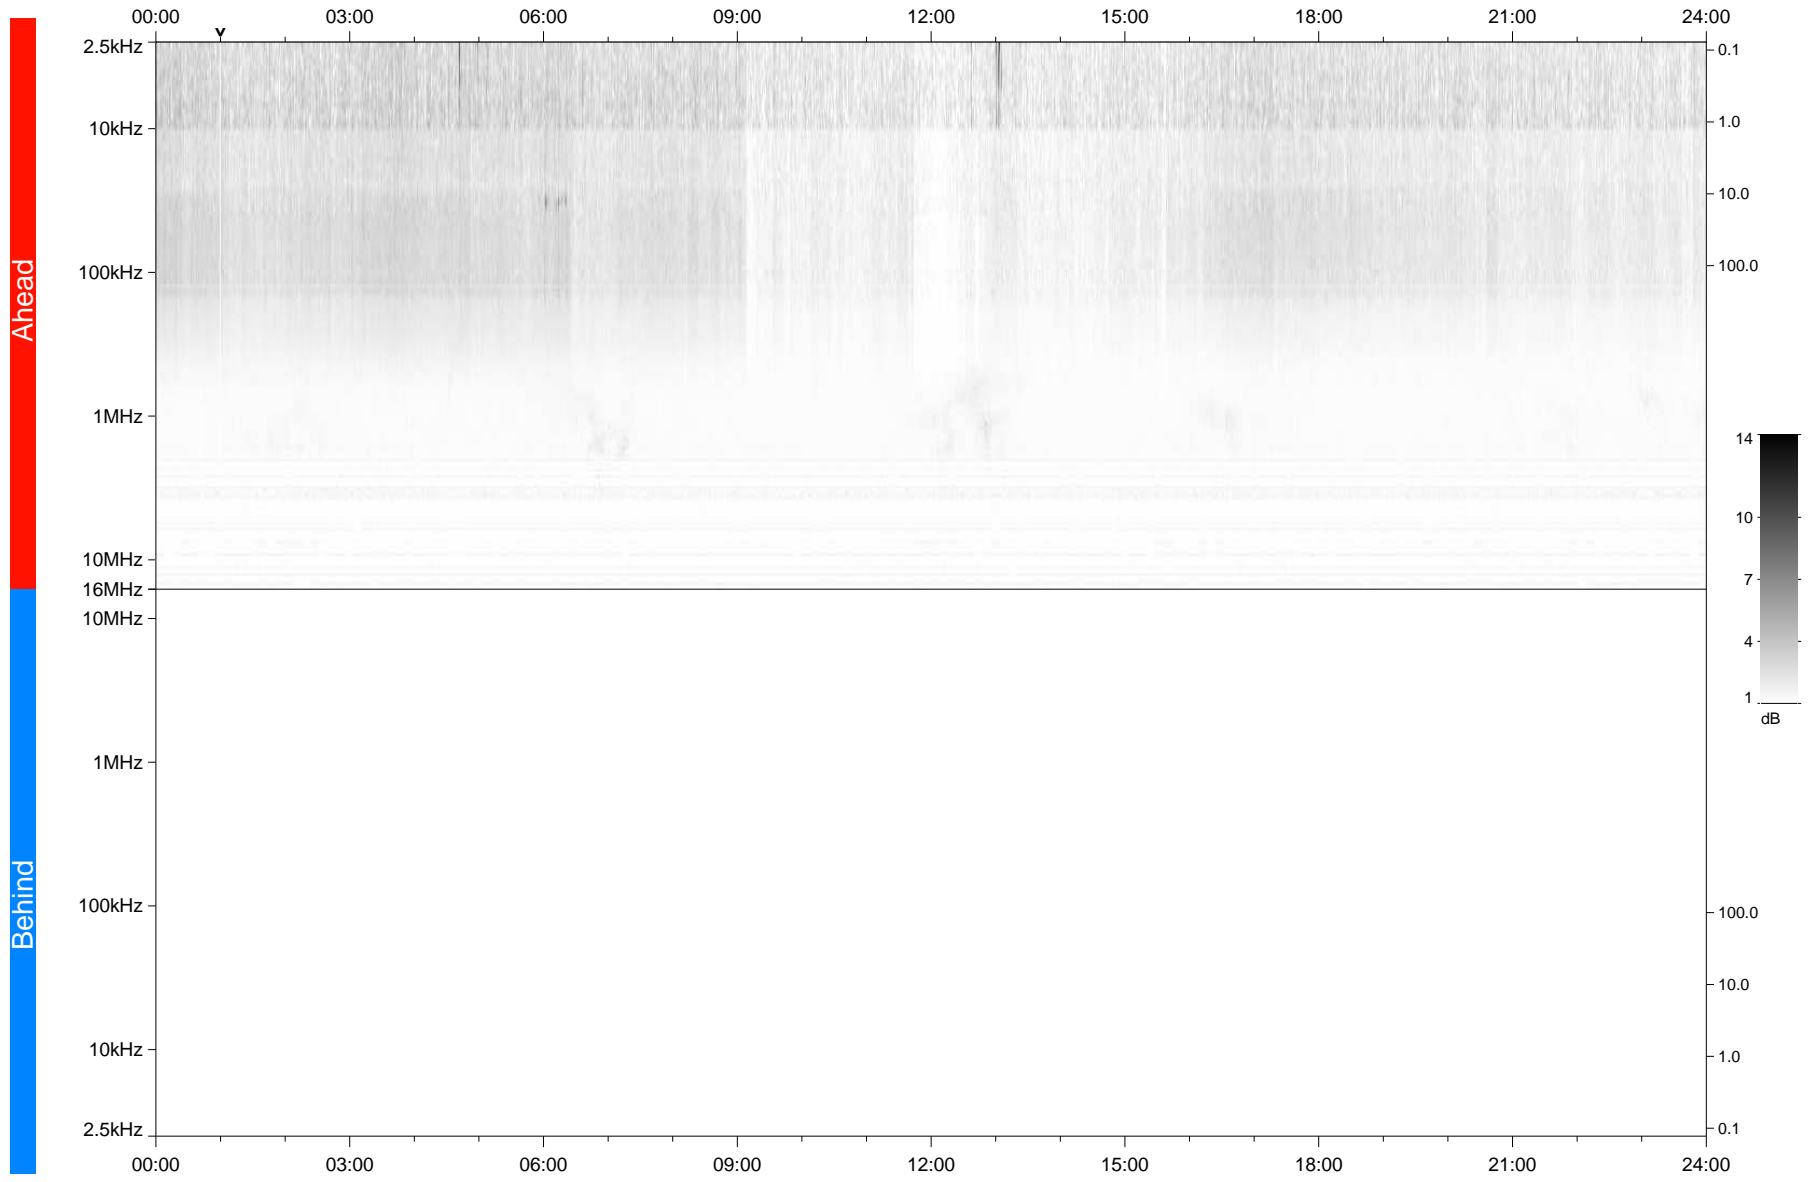

STEREO/WAVES Daily Summary - 16-Jan-2021 (DOY 016)

Ahead source file: swaves_ahead_2021_016_1_05.fin
Ahead PSE Angle: -56.7°

Behind PSE Angle: 56.6°
Behind source file: No STEREO-B data

Time (UTC)

file: stereo_swaves_daily-summary_gray_20210116_v04
made by: space.umn.edu on macOS with IDL 8.8.2 on 2022-10-02 12:23:11, with TMLib V945 / dynspec V311