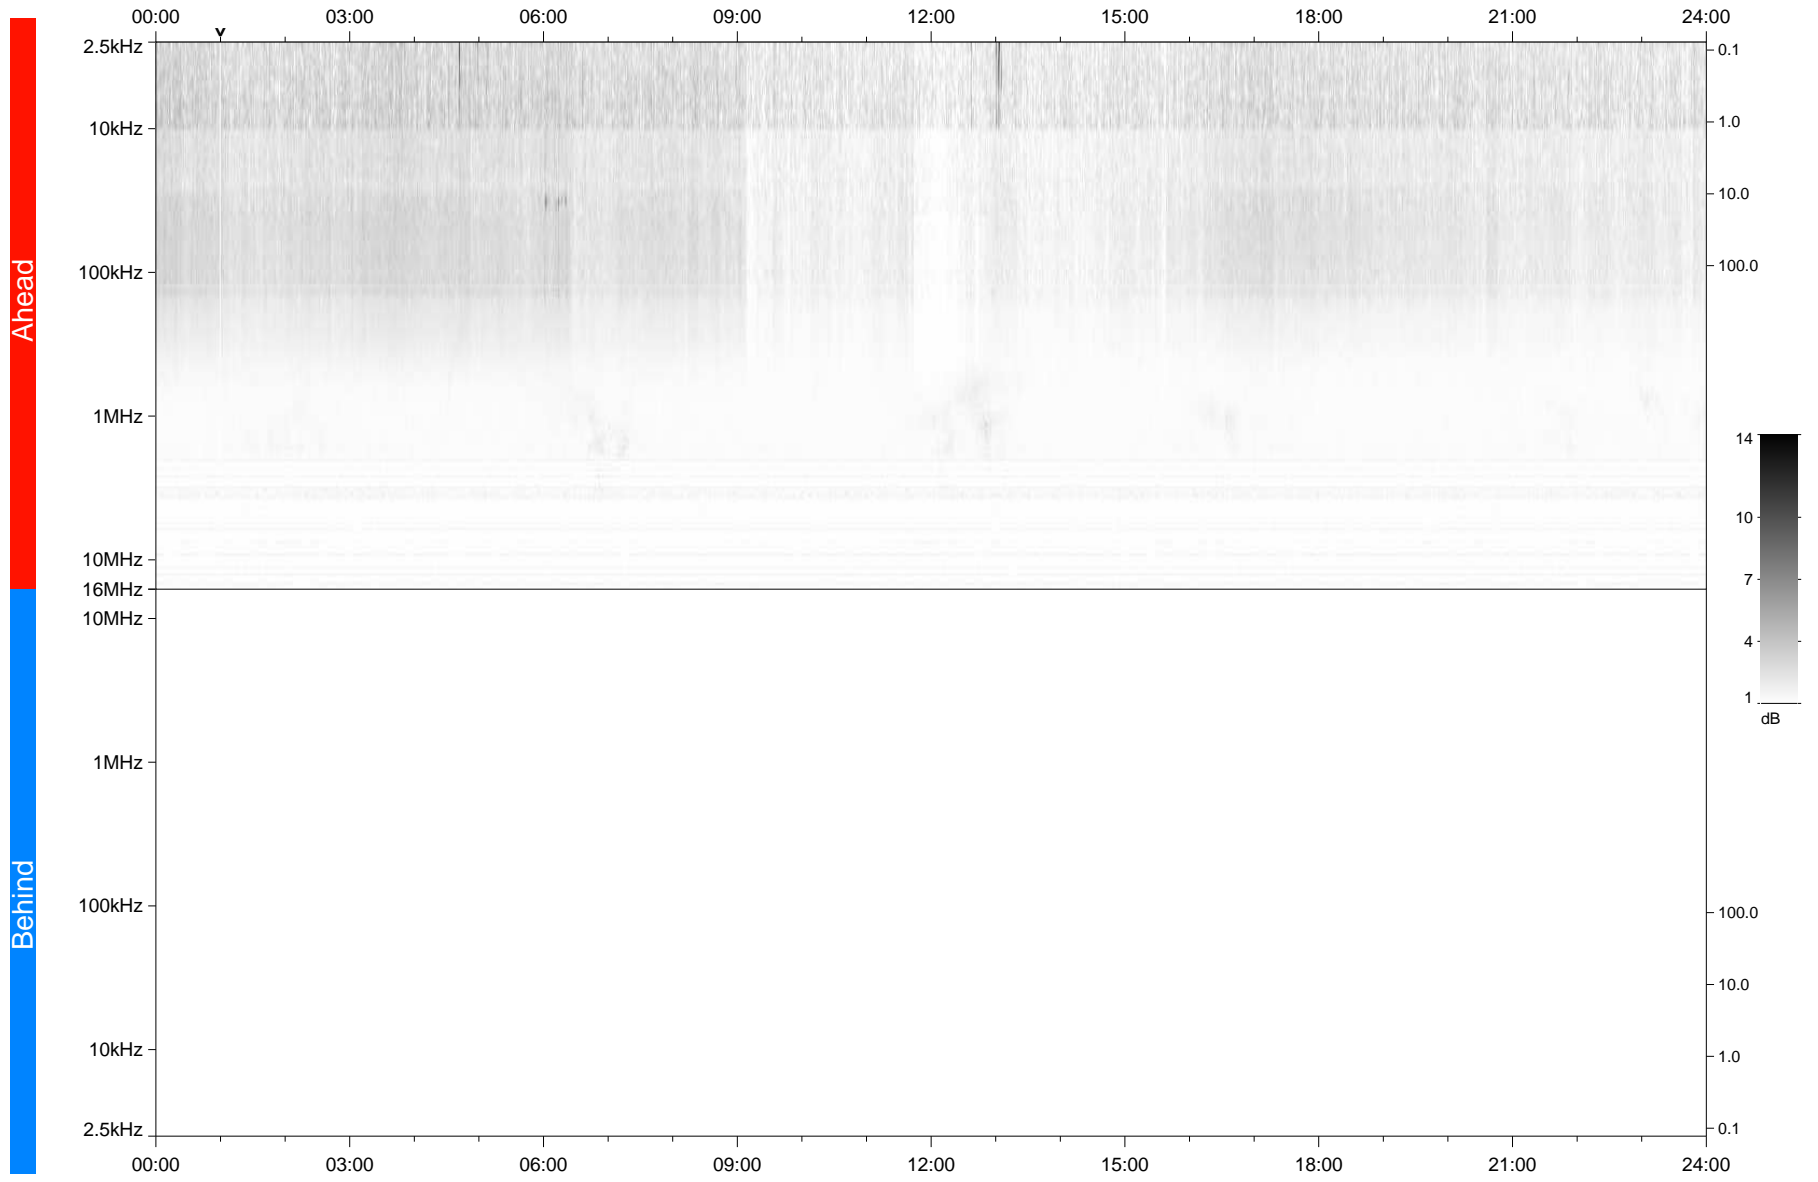

# STEREO/WAVES Daily Summary - 16-Jan-2021 (DOY 016)

Ahead source file: swaves\_ahead\_2021\_016\_1\_05.fin  
Ahead PSE Angle: -56.7°

Behind PSE Angle: 56.6°  
Behind source file: No STEREO-B data

Time (UTC)

file: stereo\_swaves\_daily-summary\_gray\_20210116\_v03  
made by: space.umn.edu on macOS with TDL 8.8.2 on 2022-08-24 13:46:23, with TLib V945 / dynspec V311