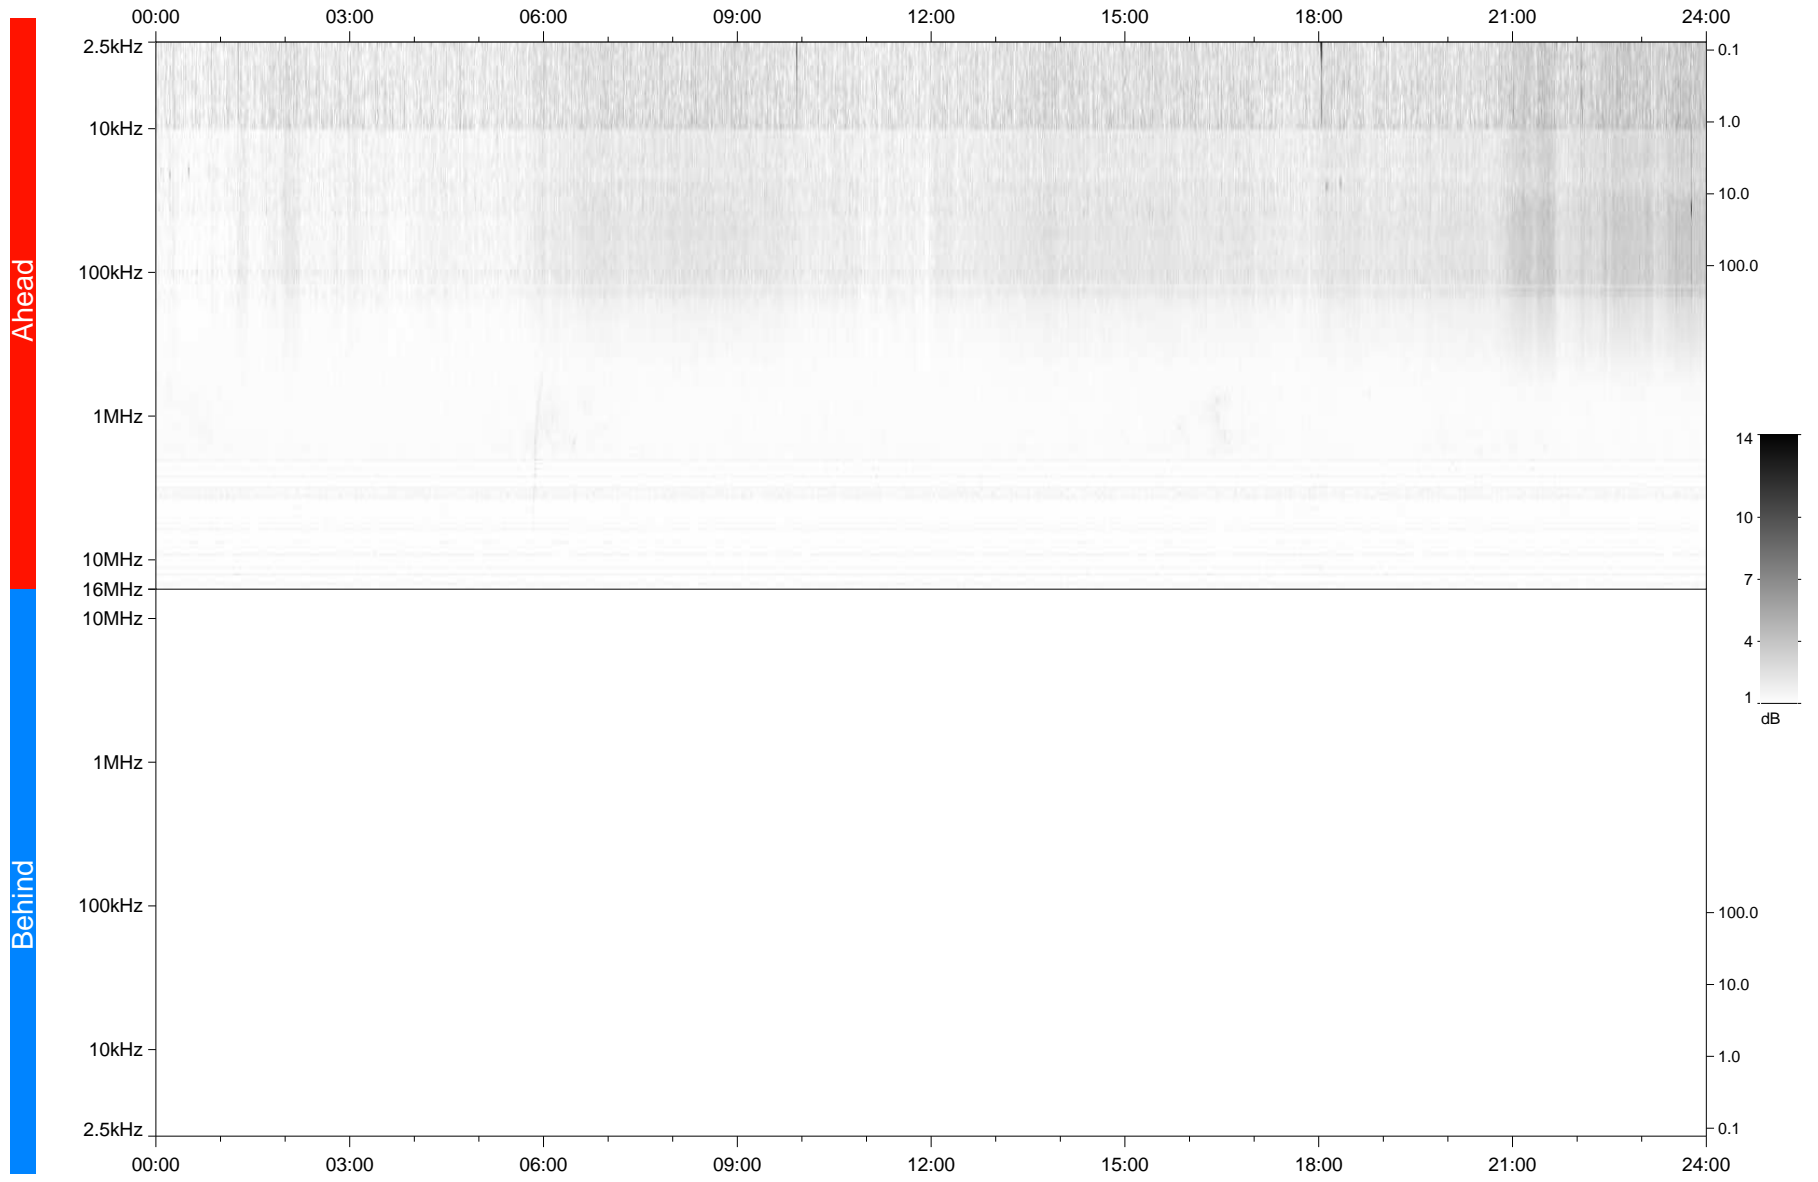

# STEREO/WAVES Daily Summary - 15-Jan-2021 (DOY 015)

Ahead source file: swaves\_ahead\_2021\_015\_1\_05.fin  
Ahead PSE Angle: -56.7°

Behind PSE Angle: 56.6°  
Behind source file: No STEREO-B data

Time (UTC)

file: stereo\_swaves\_daily-summary\_gray\_20210115\_v04  
made by: space.umn.edu on macOS with TDL 8.8.2 on 2022-10-02 12:21:40, with TLib V945 / dynspec V311