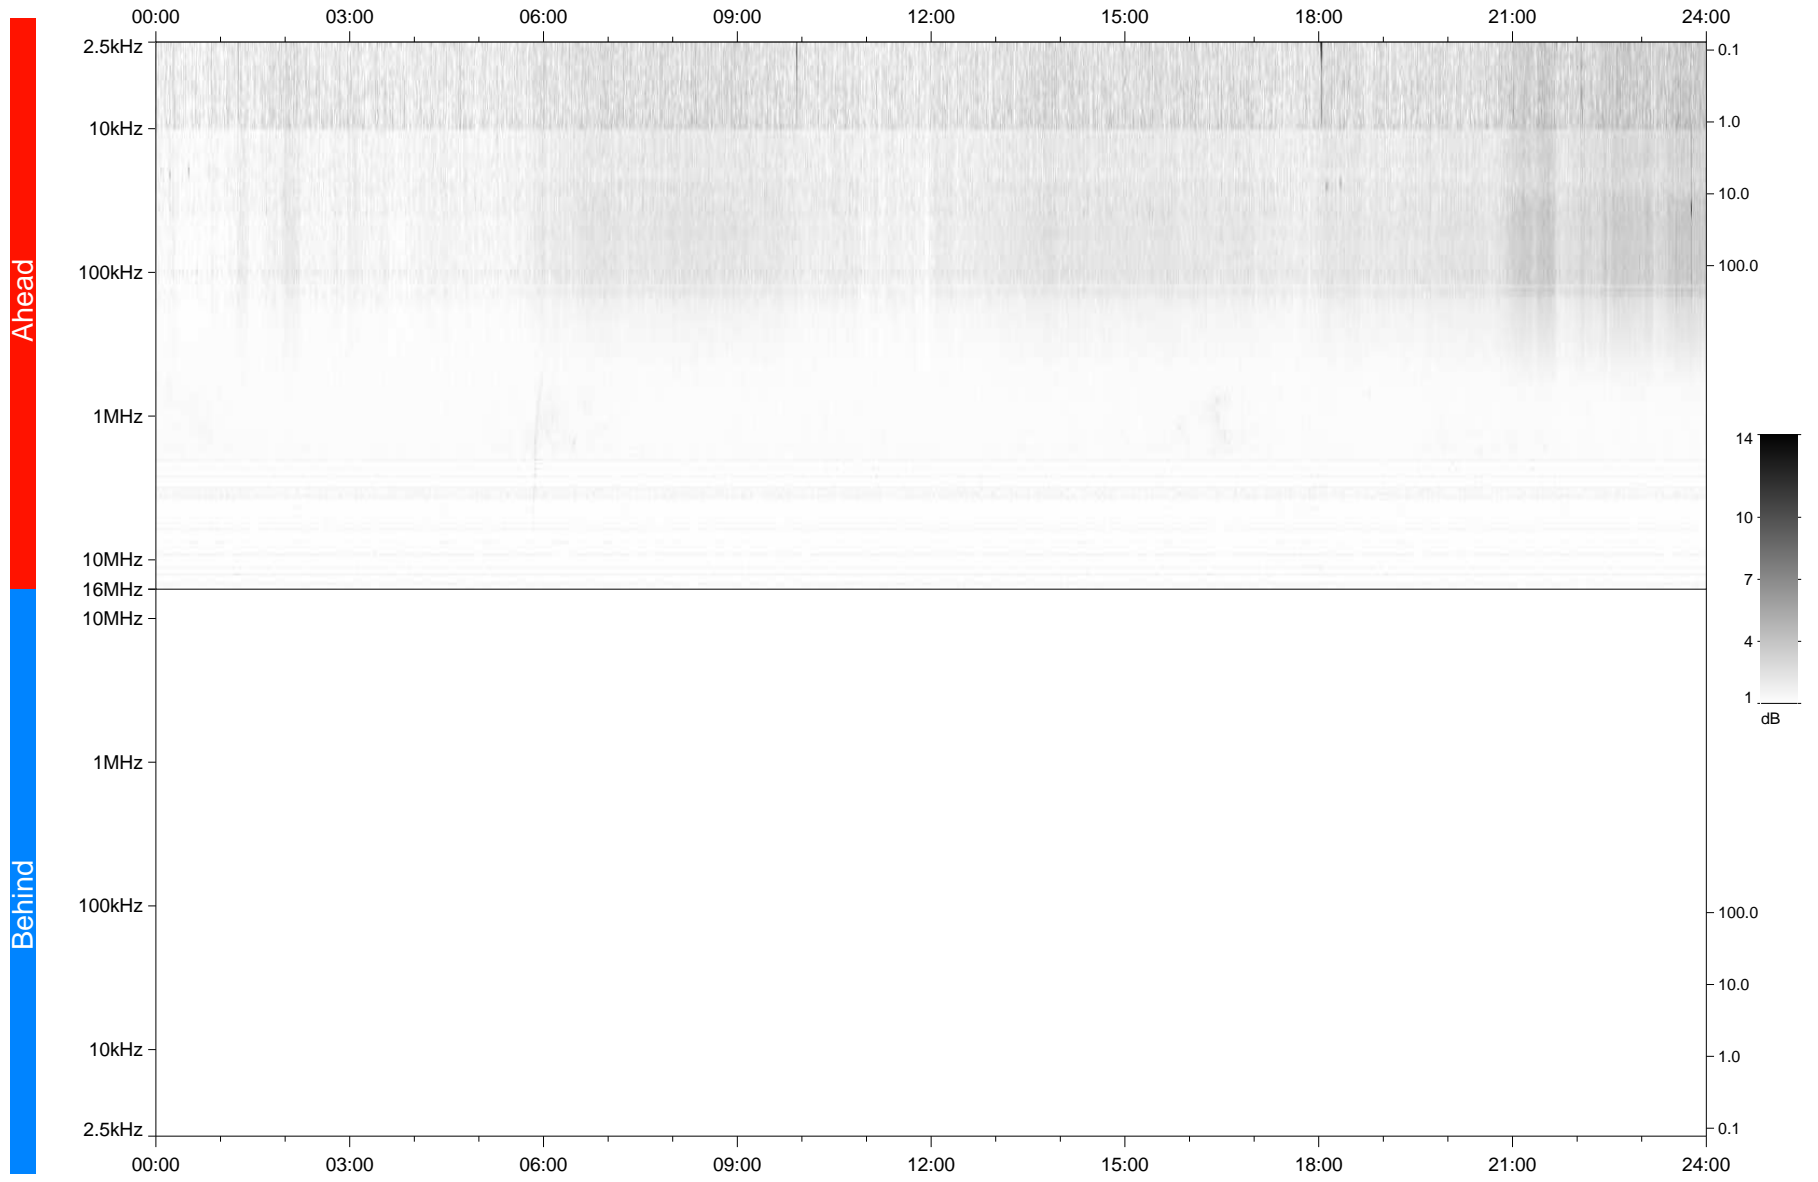

# STEREO/WAVES Daily Summary - 15-Jan-2021 (DOY 015)

Ahead source file: swaves\_ahead\_2021\_015\_1\_05.fin  
Ahead PSE Angle: -56.7°

Behind PSE Angle: 56.6°  
Behind source file: No STEREO-B data

Time (UTC)

file: stereo\_swaves\_daily-summary\_gray\_20210115\_v03  
made by: space.umn.edu on macOS with TDL 8.8.2 on 2022-08-24 13:45:00, with TLib V945 / dynspec V311