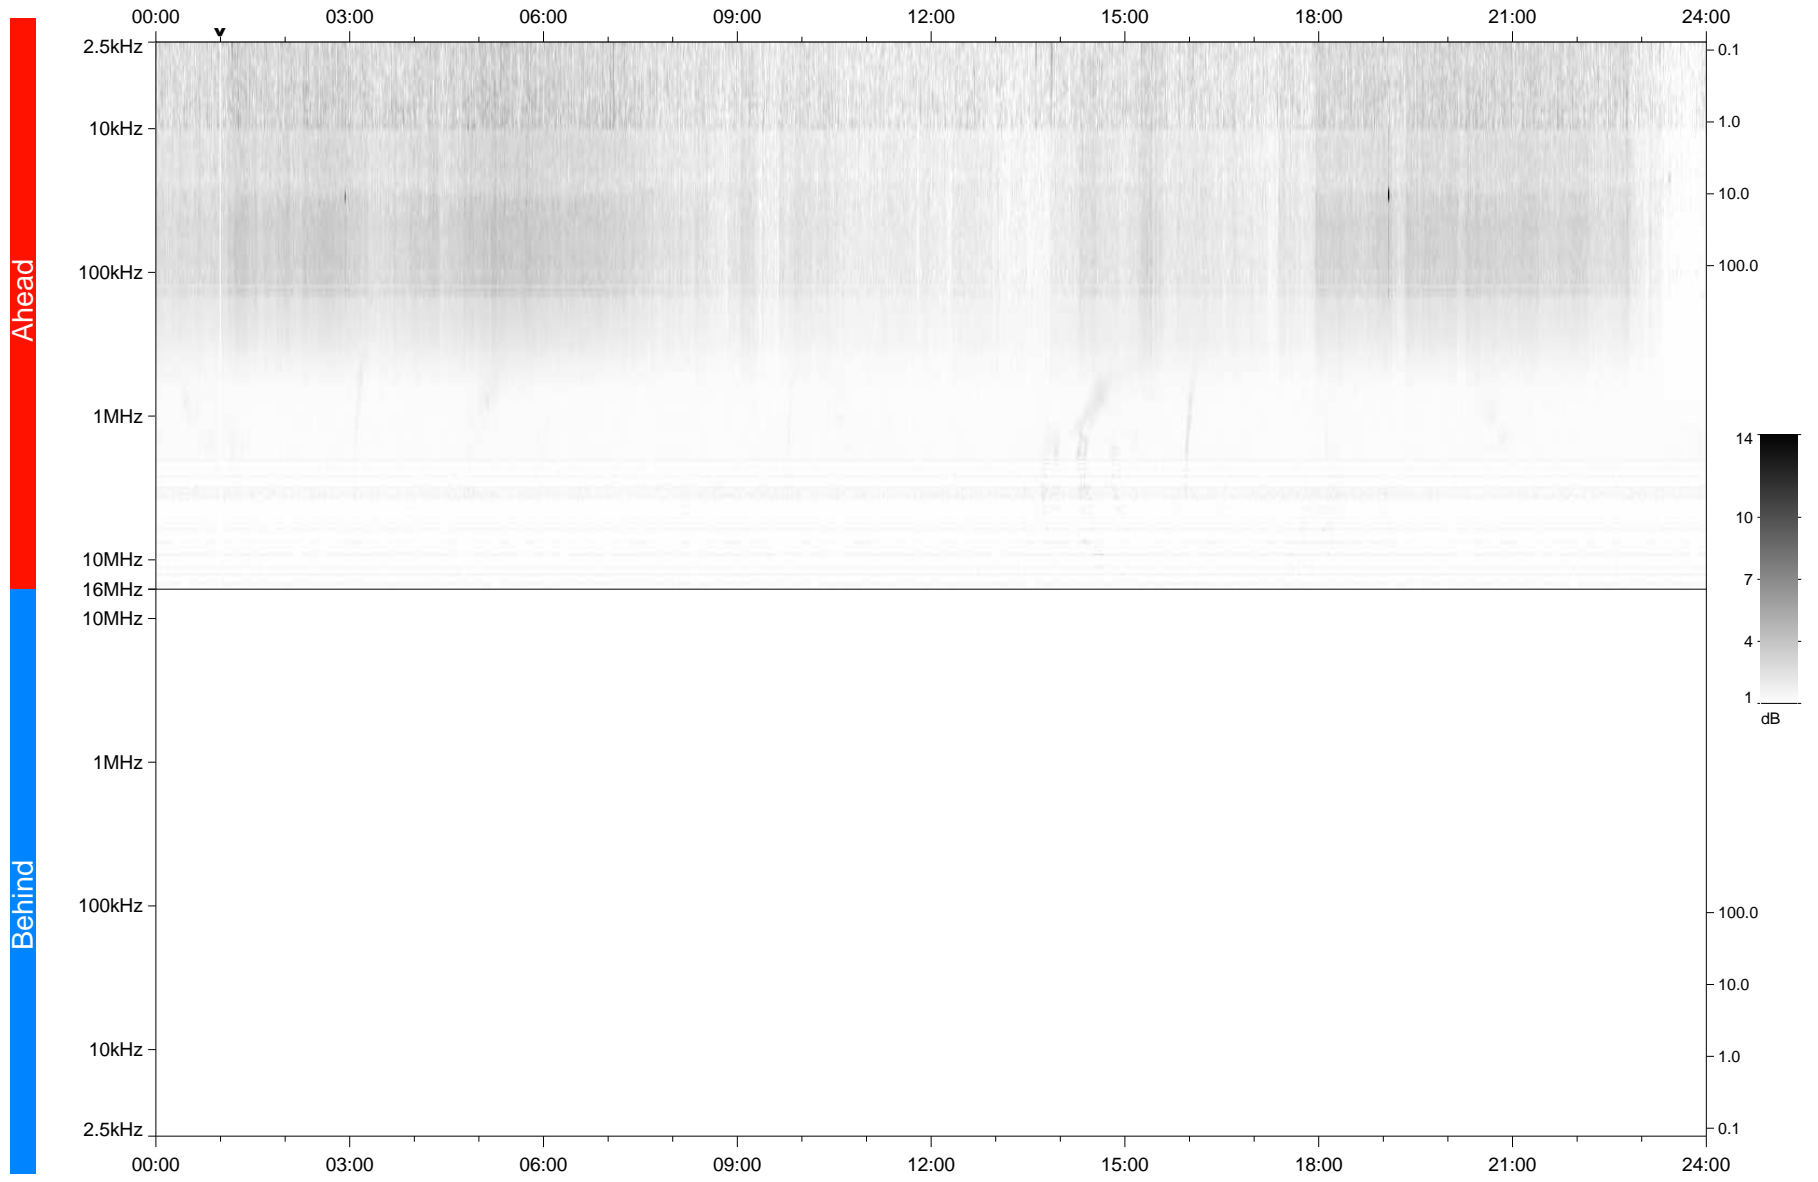

STEREO/WAVES Daily Summary - 14-Jan-2021 (DOY 014)

Ahead source file: swaves_ahead_2021_014_1_05.fin
Ahead PSE Angle: -56.6°

Behind PSE Angle: 56.8°
Behind source file: No STEREO-B data

Time (UTC)

file: stereo_swaves_daily-summary_gray_20210114_v04
made by: space.umn.edu on macOS with IDL 8.8.2 on 2022-10-02 12:20:11, with TLib V945 / dynspec V311