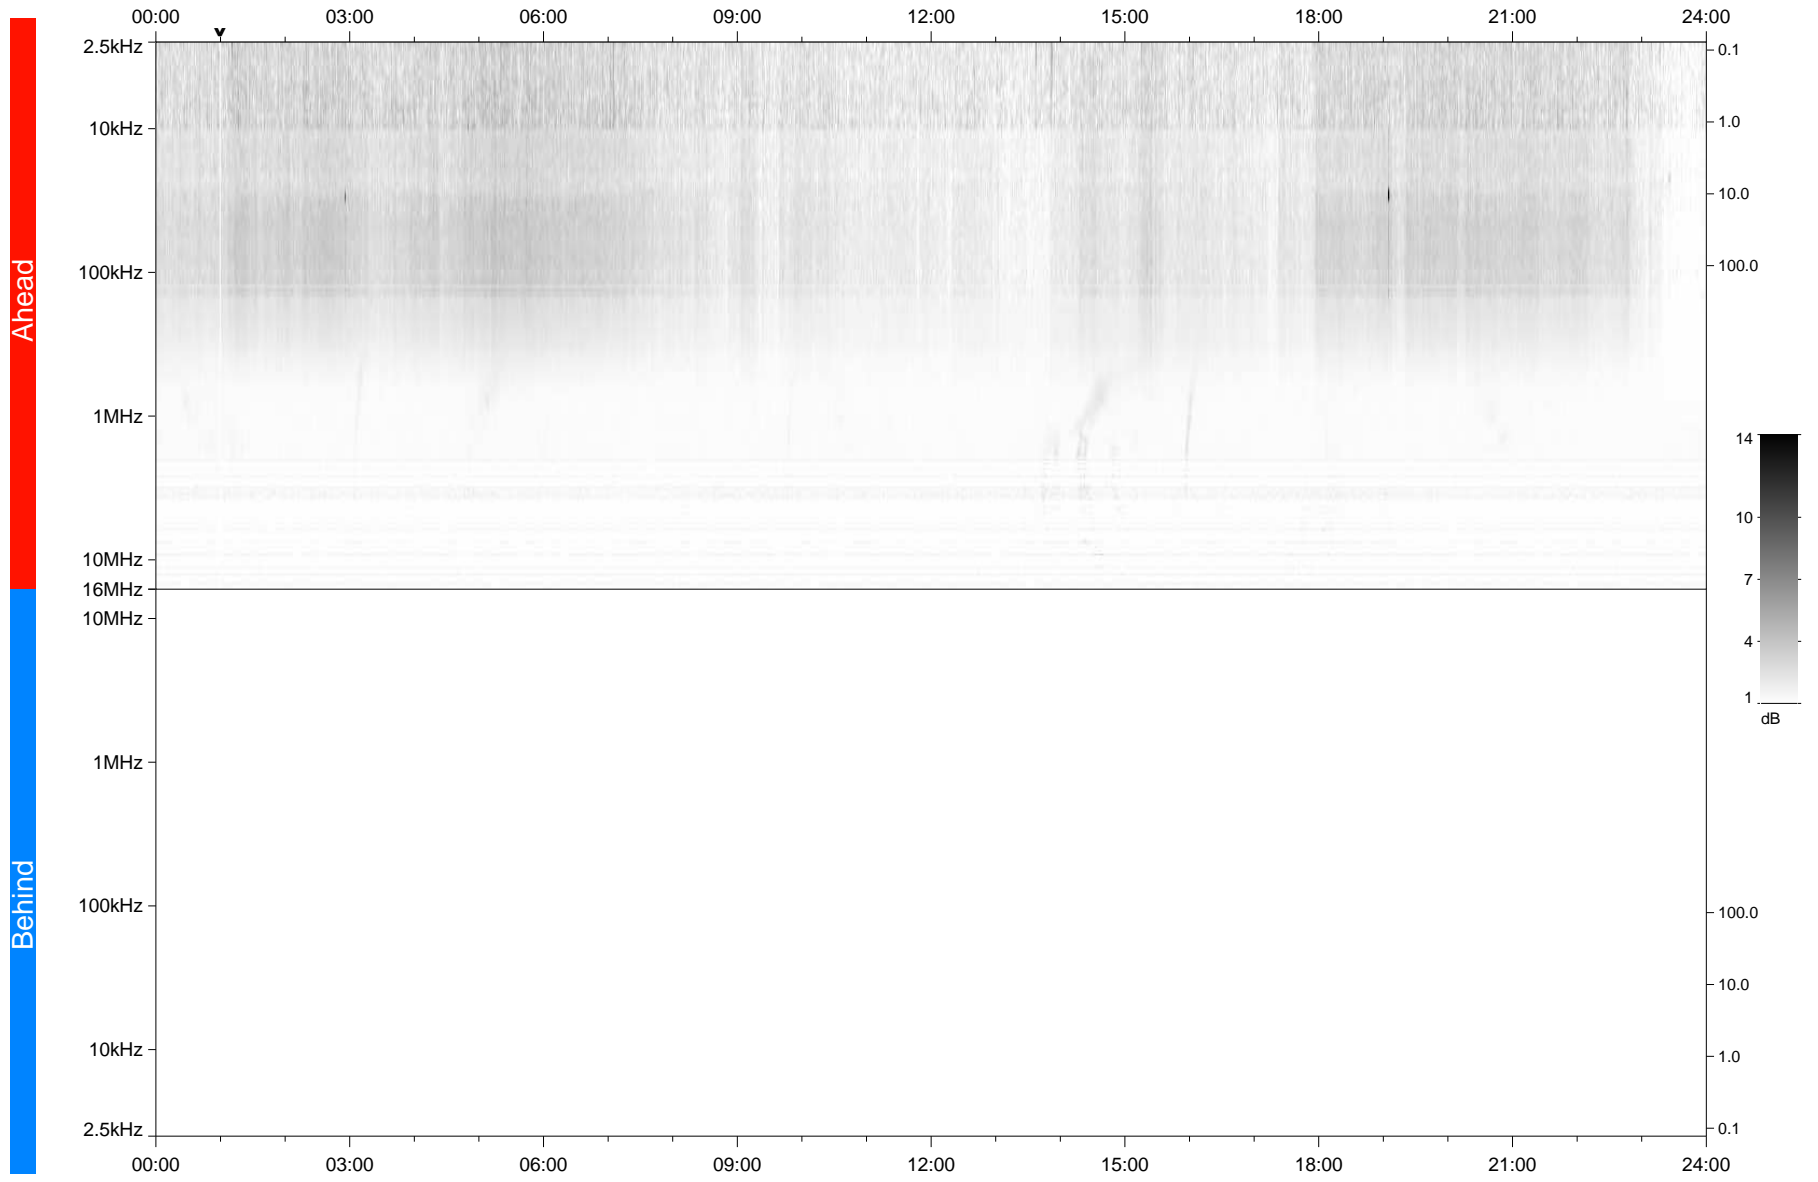

STEREO/WAVES Daily Summary - 14-Jan-2021 (DOY 014)

Ahead source file: swaves_ahead_2021_014_1_05.fin
Ahead PSE Angle: -56.6°

Behind PSE Angle: 56.8°
Behind source file: No STEREO-B data

Time (UTC)

file: stereo_swaves_daily-summary_gray_20210114_v03
made by: space.umn.edu on macOS with TDL 8.8.2 on 2022-08-24 13:43:39, with TLib V945 / dynspec V311