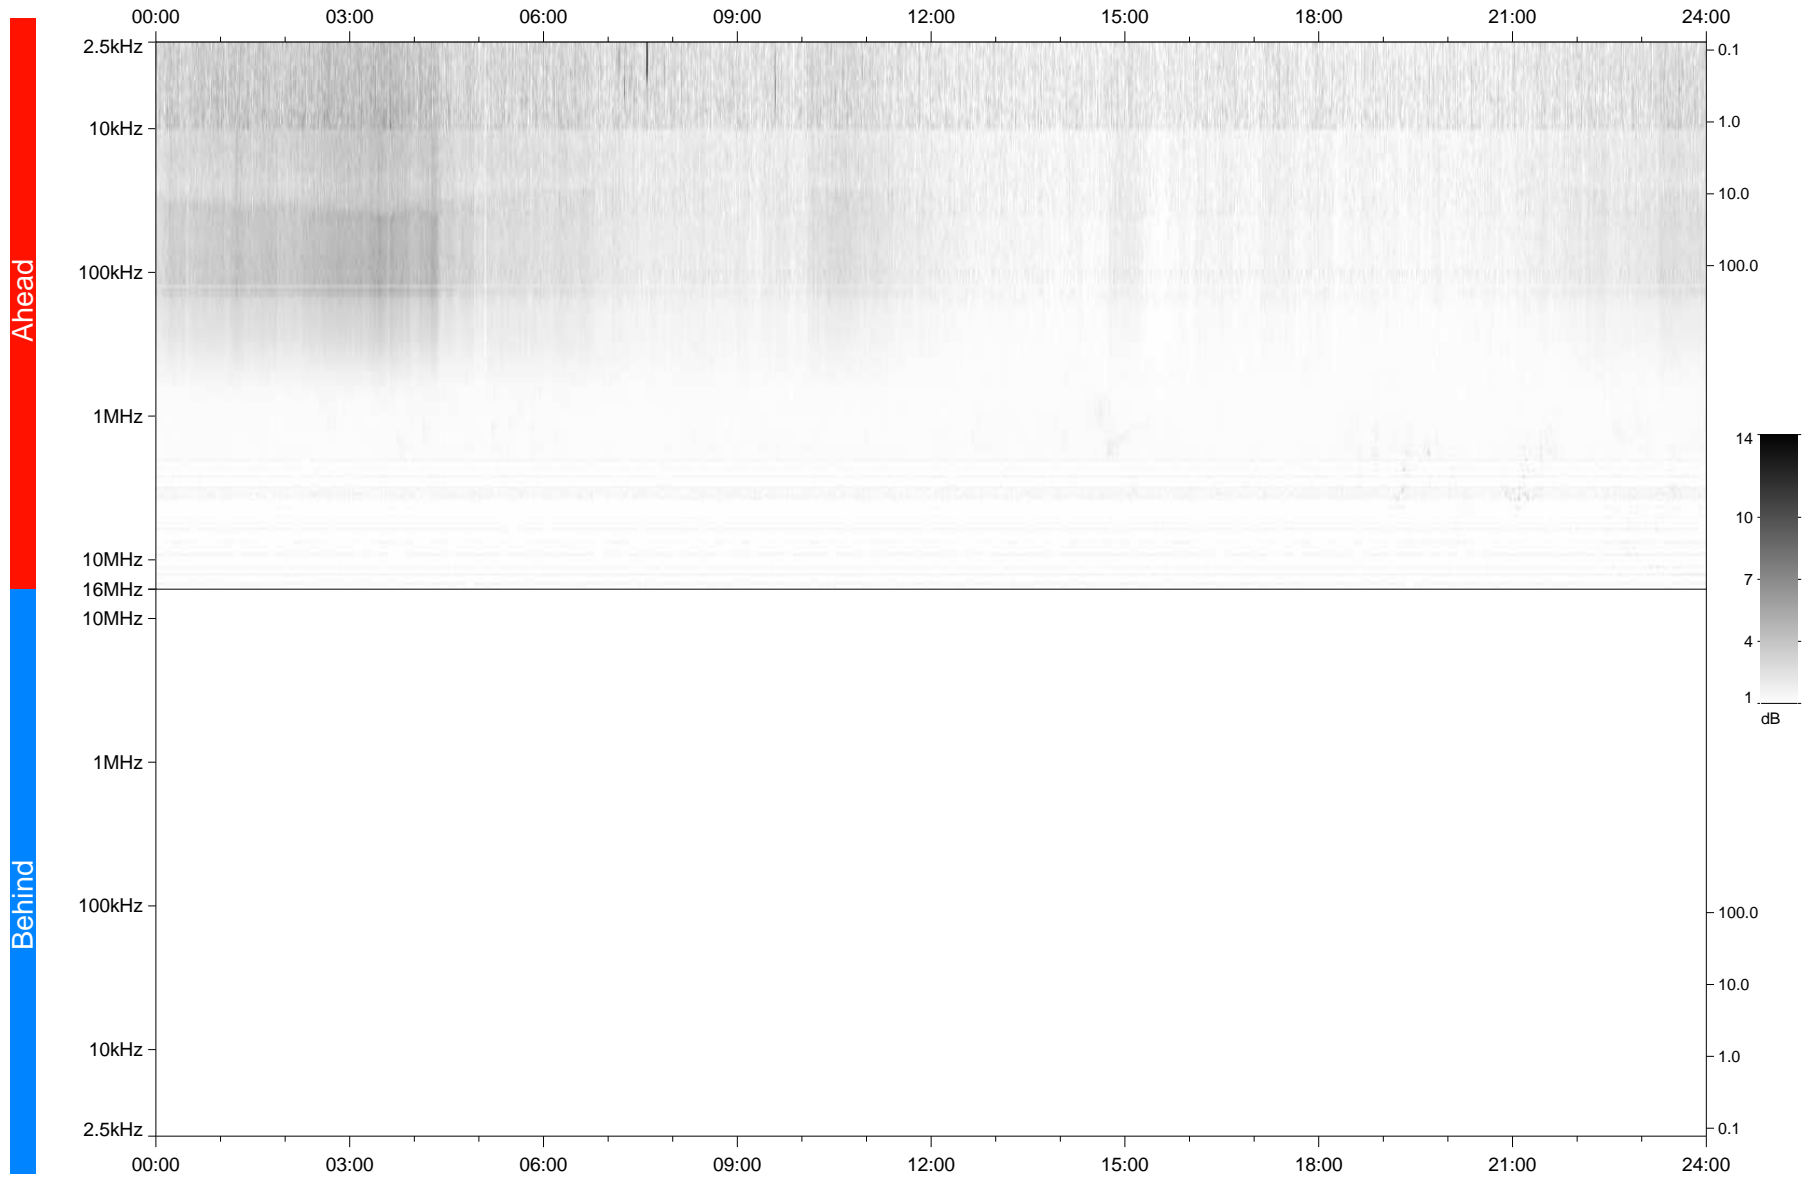

STEREO/WAVES Daily Summary - 13-Jan-2021 (DOY 013)

Ahead source file: swaves_ahead_2021_013_1_05.fin
Ahead PSE Angle: -56.7°

Behind PSE Angle: 56.8°
Behind source file: No STEREO-B data

Time (UTC)

file: stereo_swaves_daily-summary_gray_20210113_v04
made by: space.umn.edu on macOS with IDL 8.8.2 on 2022-10-02 12:18:41, with TLib V945 / dynspec V311