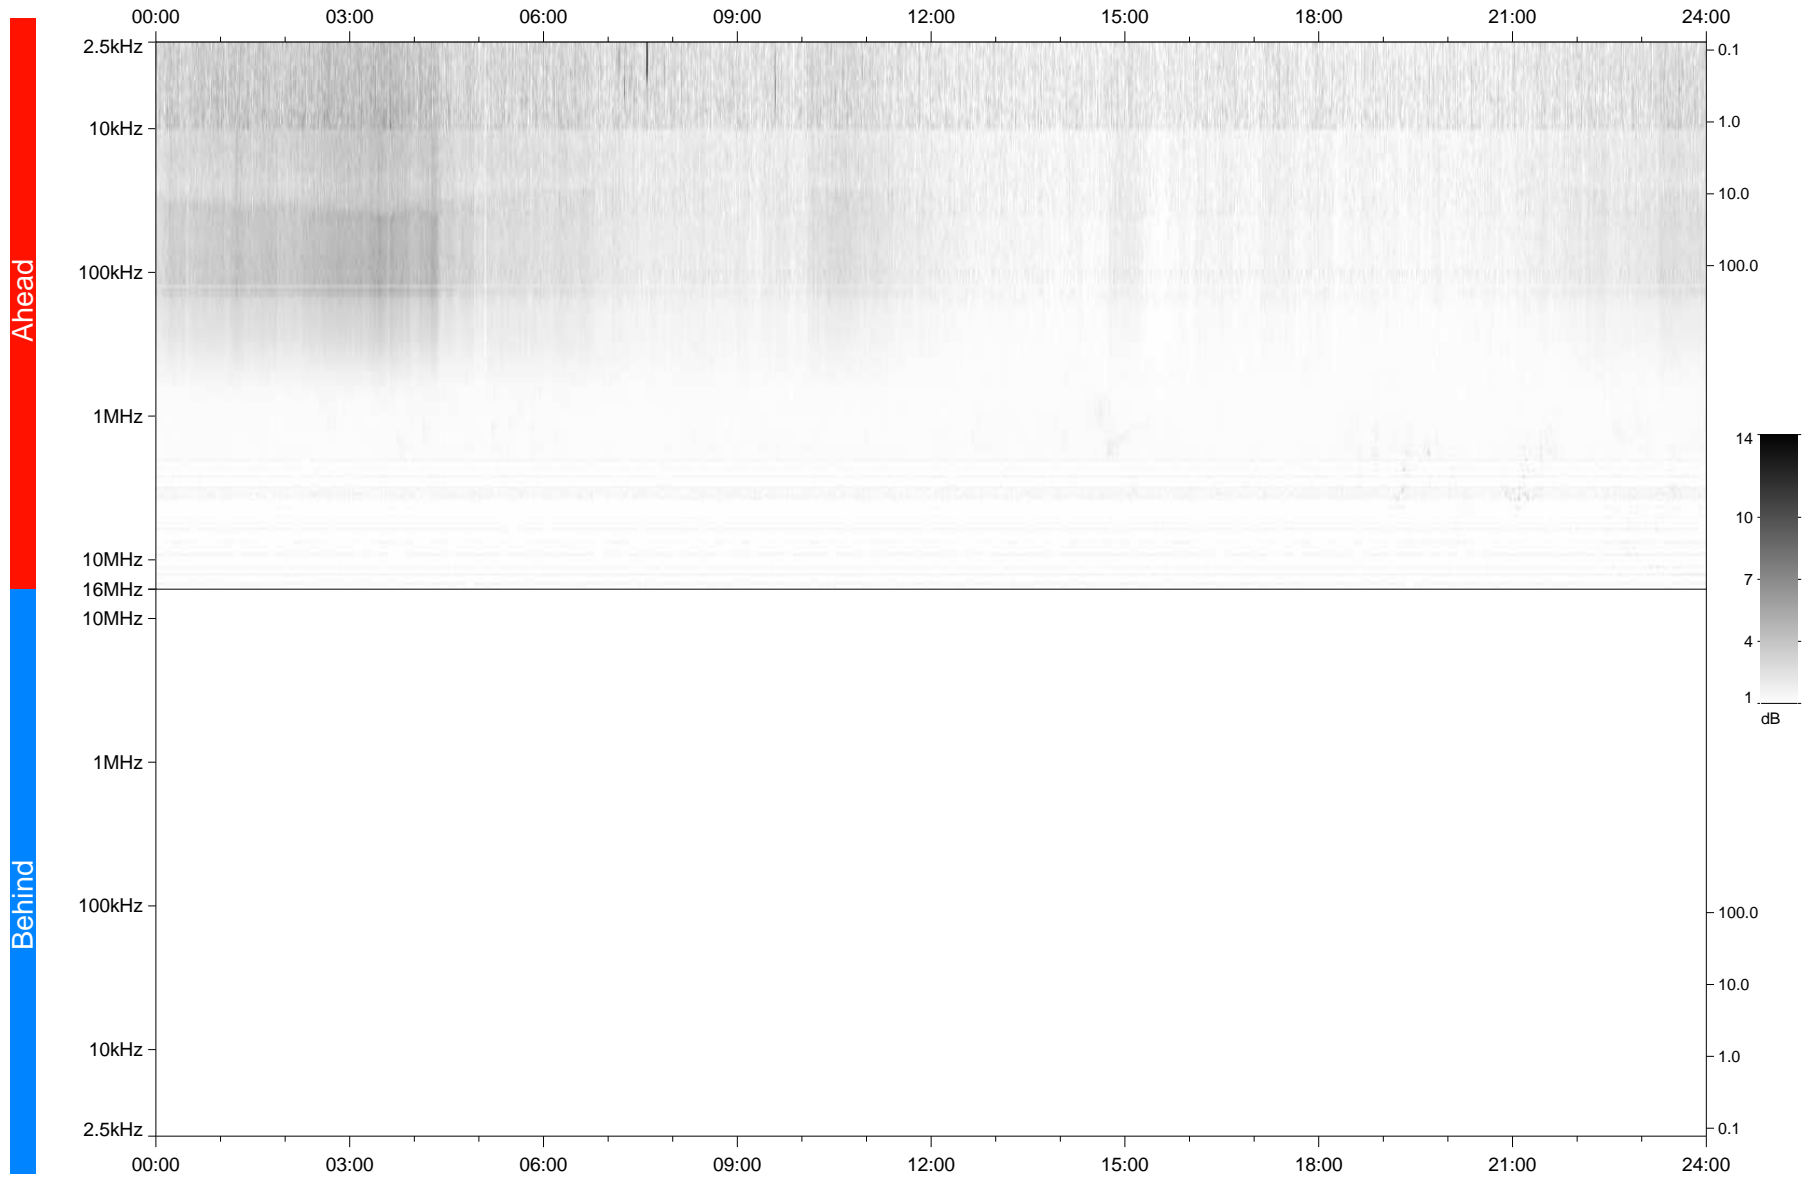

STEREO/WAVES Daily Summary - 13-Jan-2021 (DOY 013)

Ahead source file: swaves_ahead_2021_013_1_05.fin
Ahead PSE Angle: -56.7°

Behind PSE Angle: 56.8°
Behind source file: No STEREO-B data

Time (UTC)

file: stereo_swaves_daily-summary_gray_20210113_v03
made by: space.umn.edu on macOS with IDL 8.8.2 on 2022-08-24 13:42:16, with TLib V945 / dynspec V311