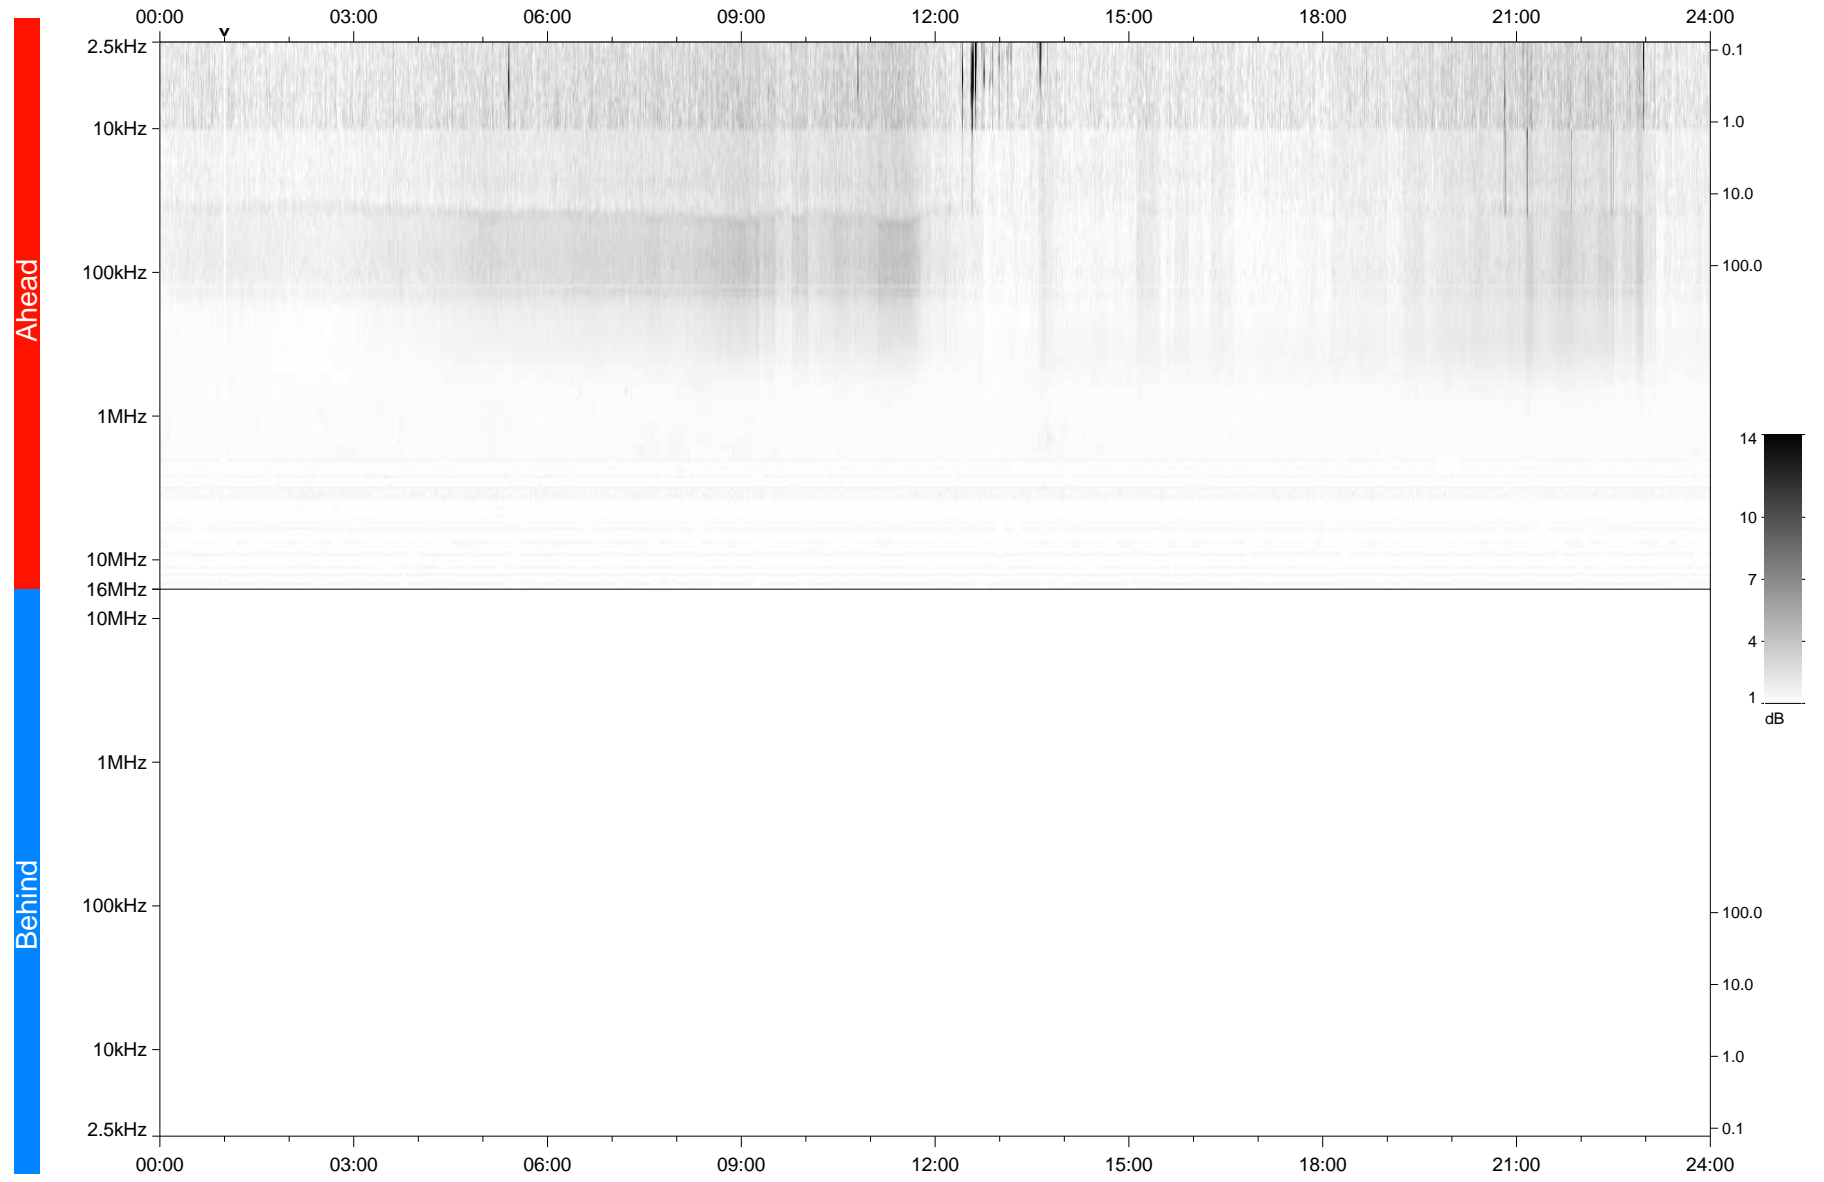

# STEREO/WAVES Daily Summary - 12-Jan-2021 (DOY 012)

Ahead source file: swaves\_ahead\_2021\_012\_1\_05.fin  
Ahead PSE Angle: -56.7°

Behind PSE Angle: 56.8°  
Behind source file: No STEREO-B data

Time (UTC)

file: stereo\_swaves\_daily-summary\_gray\_20210112\_v04  
made by: space.umn.edu on macOS with IDL 8.8.2 on 2022-10-02 12:17:12, with TMLib V945 / dynspec V311