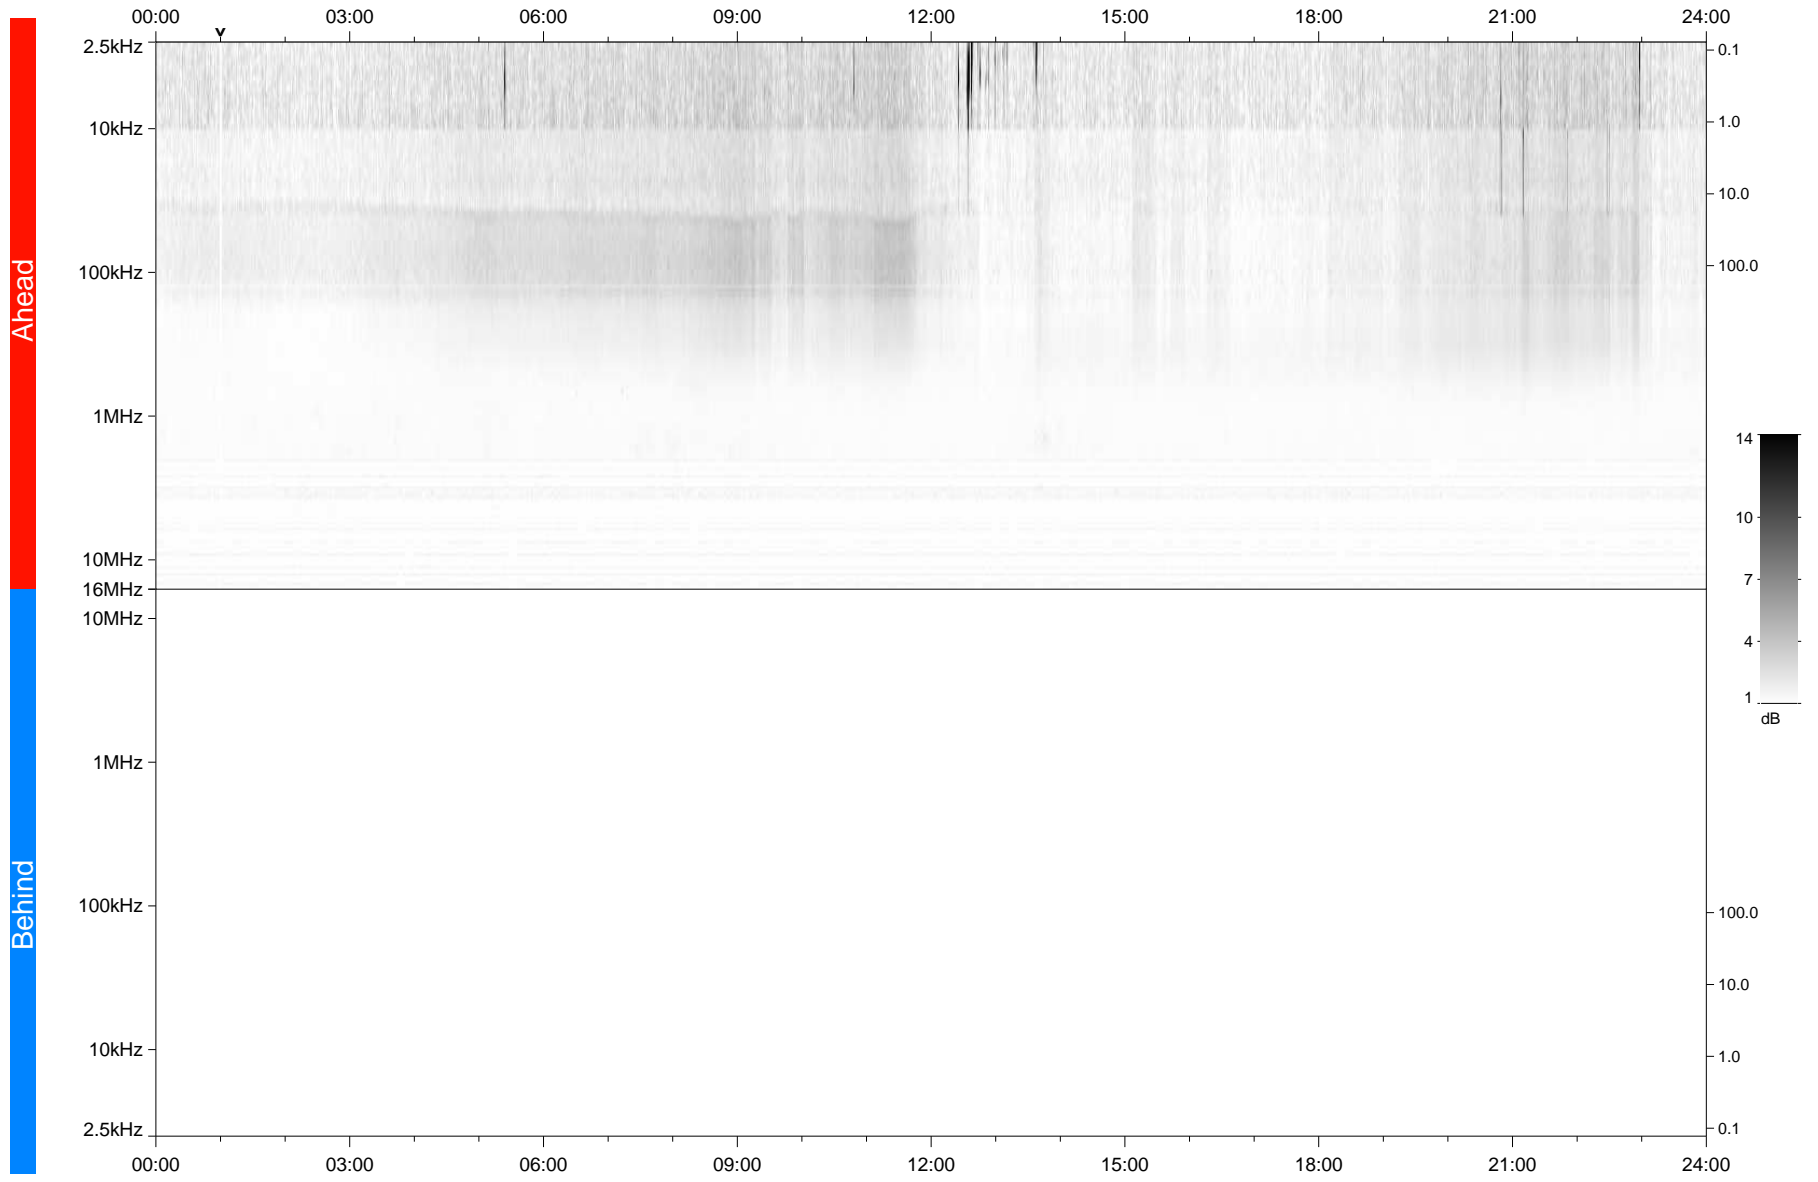

STEREO/WAVES Daily Summary - 12-Jan-2021 (DOY 012)

Ahead source file: swaves_ahead_2021_012_1_05.fin
Ahead PSE Angle: -56.7°

Behind PSE Angle: 56.8°
Behind source file: No STEREO-B data

Time (UTC)

file: stereo_swaves_daily-summary_gray_20210112_v03
made by: space.umn.edu on macOS with TDL 8.8.2 on 2022-08-24 13:40:54, with TLib V945 / dynspec V311